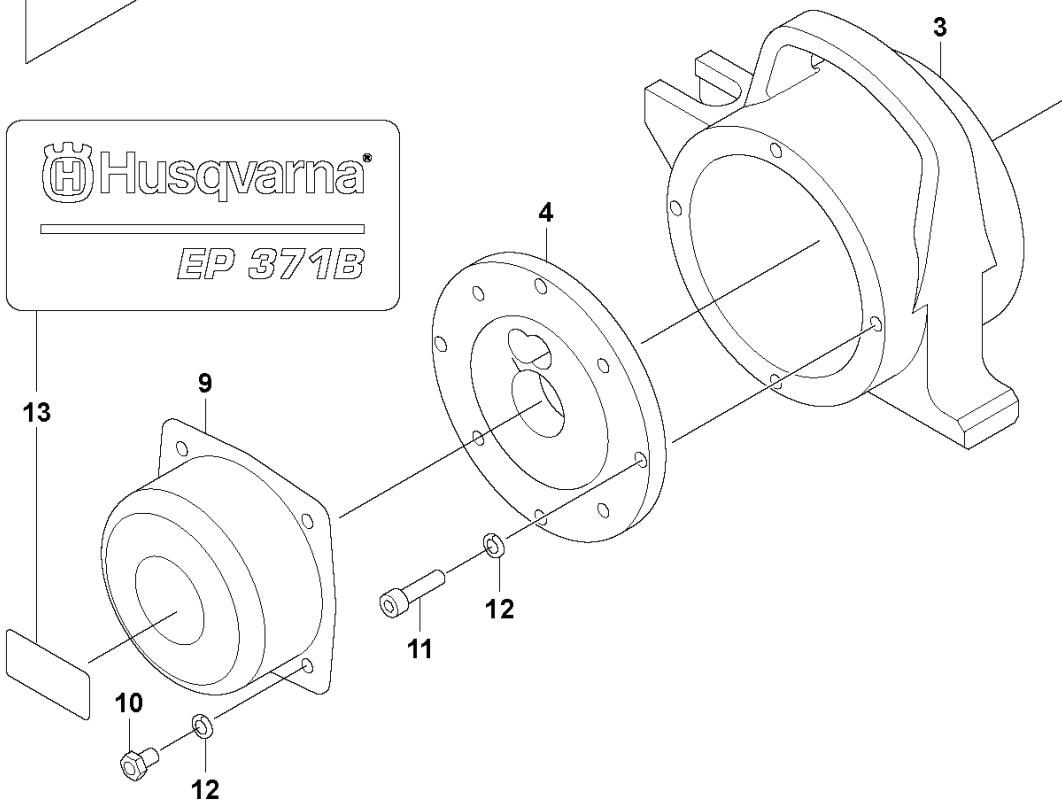

# **SPARE PARTS LIST**

**A** EP121B  
PRODUCT COMPLETE

 **Husqvarna**  
EP 121B

---

REF.	PART NO.	DESCRIPTION	REMARK	QTY.	KIT
1	595520701	BODY		1	
2	595520801	FLANGE		1	
3	595446001	FLANGE		1	
4	594274001	SHAFT		1	
5	594274101	DISC		1	
6	594274201	ROTOR		1	
8	594277401	SLEEVE		1	
9	595446701	COVER		1	
10	595034501	SCREW	M8x25 ISO4762 8.8 A2K	8	
11	595061301	WASHER	M8 DIN127B	8	
12	599828801	DECAL		1	
13	594288901	PLUG		1	

**B** EP271B  
PRODUCT COMPLETE

---

REF.	PART NO.	DESCRIPTION	REMARK	QTY.	KIT
1	595520701	BODY		1	
2	595520801	FLANGE		1	
3	595446001	FLANGE		1	
4	594274001	SHAFT		1	
5	594274101	DISC		1	
6	595446101	ROTOR		1	
8	594277401	SLEEVE		1	
9	595446701	COVER		1	
10	595034501	SCREW	M8x25 ISO4762 8.8 A2K	8	
11	595061301	WASHER	M8 DIN127B	8	
12	599828901	DECAL		1	
13	594288901	PLUG		1	

**C** EP371B  
PRODUCT COMPLETE

---

REF.	PART NO.	DESCRIPTION	REMARK	QTY.	KIT
1	594256601	NIPPLE		1	
2	594272801	DISC		1	
3	595148001	BODY		1	
4	595148101	FLANGE		1	
5	595148201	FLANGE		1	
6	595148301	AXLE		2	
7	595445901	ROTOR		1	
9	594280601	COVER		1	
10	596889707	SCREW	M8x12 ISO4017 8.8 A2K	4	
11	595179701	SCREW	M8x30 ISO4762 12.9 A2K	8	
12	595061301	WASHER	M8 DIN127B	12	
13	599363403	DECAL		1	
14	595450501	PLUG		1	

**D** EP601B  
PRODUCT COMPLETE

---

REF.	PART NO.	DESCRIPTION	REMARK	QTY.	KIT
1	594256601	NIPPLE		1	
2	594272801	DISC		1	
3	595148001	BODY		1	
4	595148101	FLANGE		1	
5	595148201	FLANGE		1	
6	595148401	ROTOR		2	
8	595445901	ROTOR		1	
9	594280601	COVER		1	
10	596889707	SCREW	M8x12 ISO4017 8.8 A2K	4	
11	595179701	SCREW	M8x30 ISO4762 12.9 A2K	8	
12	595061301	WASHER	M8 DIN127B	12	
13	599363404	DECAL		1	
14	595450501	PLUG		1	