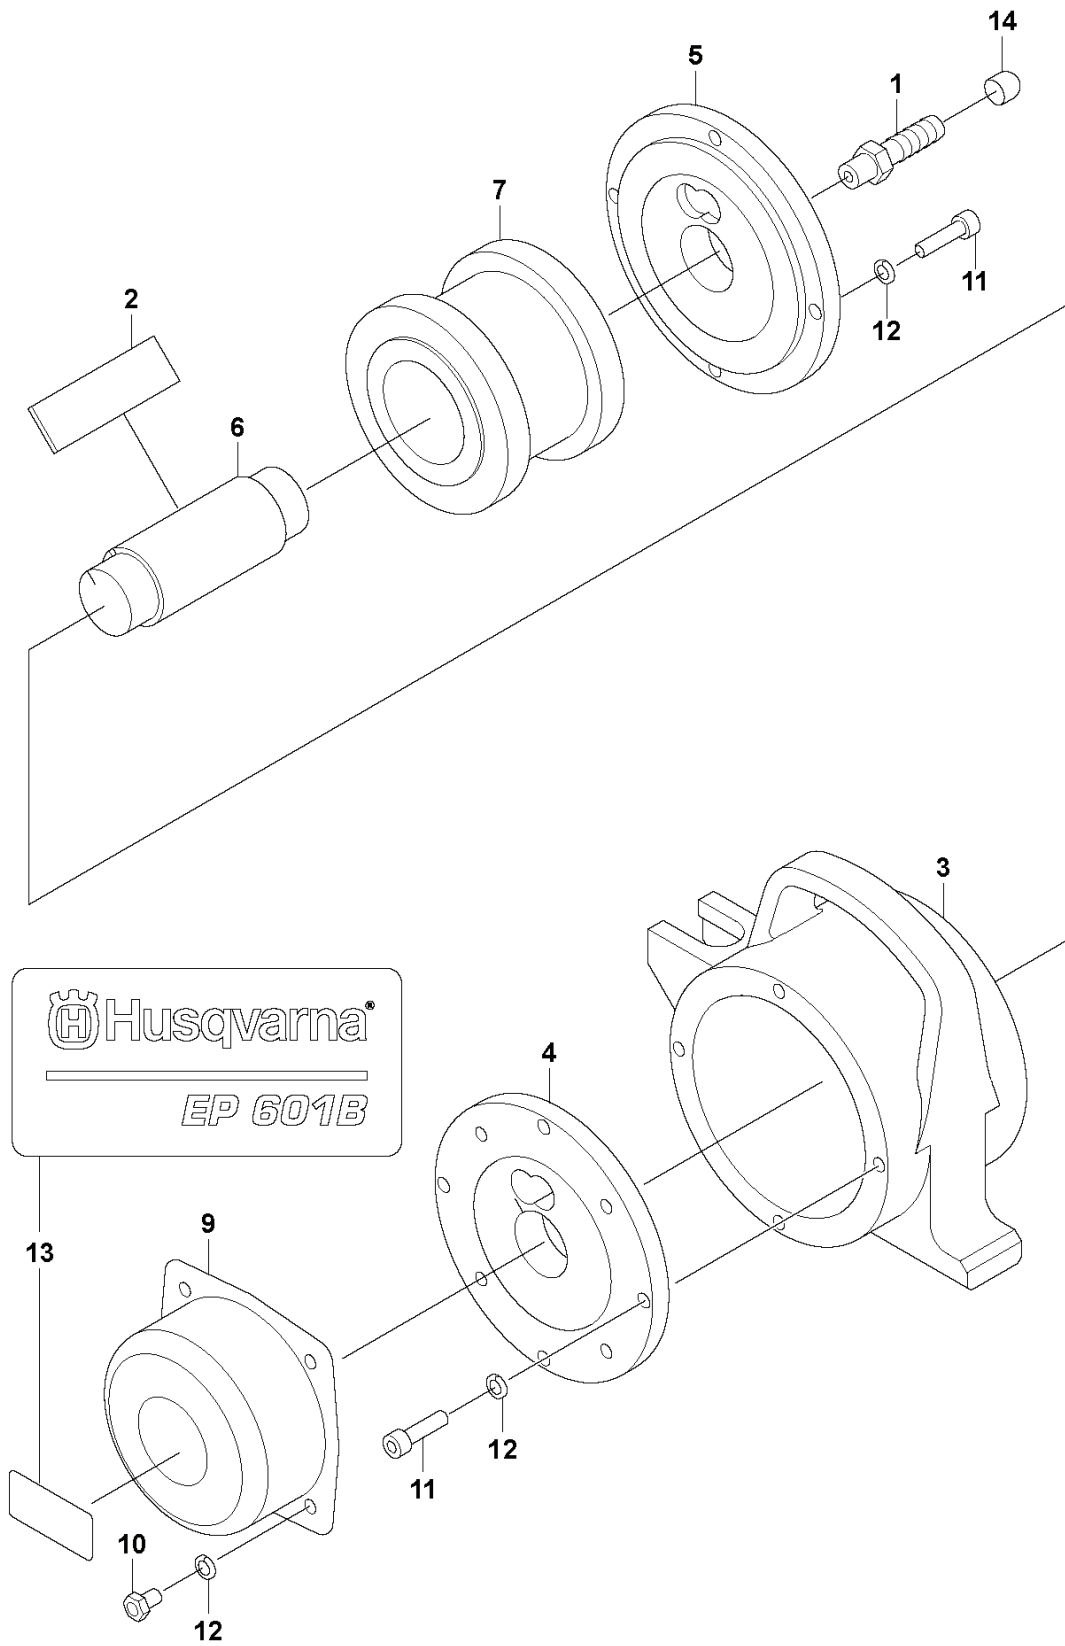

# **SPARE PARTS LIST**

**A** EP121B  
PRODUCT COMPLETE

 **Husqvarna**  
EP 121B

---

REF.	PART NO.	DESCRIPTION	REMARK	QTY.	KIT
1	595520701	BODY		1	
2	595520801	FLANGE		1	
3	595446001	FLANGE		1	
4	594274001	SHAFT		1	
5	594274101	DISC		1	
6	594274201	ROTOR		1	
8	594277401	SLEEVE		1	
9	595446701	COVER		1	
10	595034501	SCREW	M8x25 ISO4762 8.8 A2K	8	
11	595061301	WASHER	M8 DIN127B	8	
12	599828801	DECAL		1	
13	594288901	PLUG		1	

**B** EP271B  
PRODUCT COMPLETE

---

REF.	PART NO.	DESCRIPTION	REMARK	QTY.	KIT
1	595520701	BODY		1	
2	595520801	FLANGE		1	
3	595446001	FLANGE		1	
4	594274001	SHAFT		1	
5	594274101	DISC		1	
6	595446101	ROTOR		1	
8	594277401	SLEEVE		1	
9	595446701	COVER		1	
10	595034501	SCREW	M8x25 ISO4762 8.8 A2K	8	
11	595061301	WASHER	M8 DIN127B	8	
12	599828901	DECAL		1	
13	594288901	PLUG		1	

**C** EP371B  
PRODUCT COMPLETE

---

REF.	PART NO.	DESCRIPTION	REMARK	QTY.	KIT
1	594256601	NIPPLE		1	
2	594272801	DISC		1	
3	595148001	BODY		1	
4	595148101	FLANGE		1	
5	595148201	FLANGE		1	
6	595148301	AXLE		2	
7	595445901	ROTOR		1	
9	594280601	COVER		1	
10	596889707	SCREW	M8x12 ISO4017 8.8 A2K	4	
11	595179701	SCREW	M8x30 ISO4762 12.9 A2K	8	
12	595061301	WASHER	M8 DIN127B	12	
13	599363403	DECAL		1	
14	595450501	PLUG		1	

**D** EP601B  
PRODUCT COMPLETE

---

REF.	PART NO.	DESCRIPTION	REMARK	QTY.	KIT
1	594256601	NIPPLE		1	
2	594272801	DISC		1	
3	595148001	BODY		1	
4	595148101	FLANGE		1	
5	595148201	FLANGE		1	
6	595148401	ROTOR		2	
8	595445901	ROTOR		1	
9	594280601	COVER		1	
10	596889707	SCREW	M8x12 ISO4017 8.8 A2K	4	
11	595179701	SCREW	M8x30 ISO4762 12.9 A2K	8	
12	595061301	WASHER	M8 DIN127B	12	
13	599363404	DECAL		1	
14	595450501	PLUG		1	