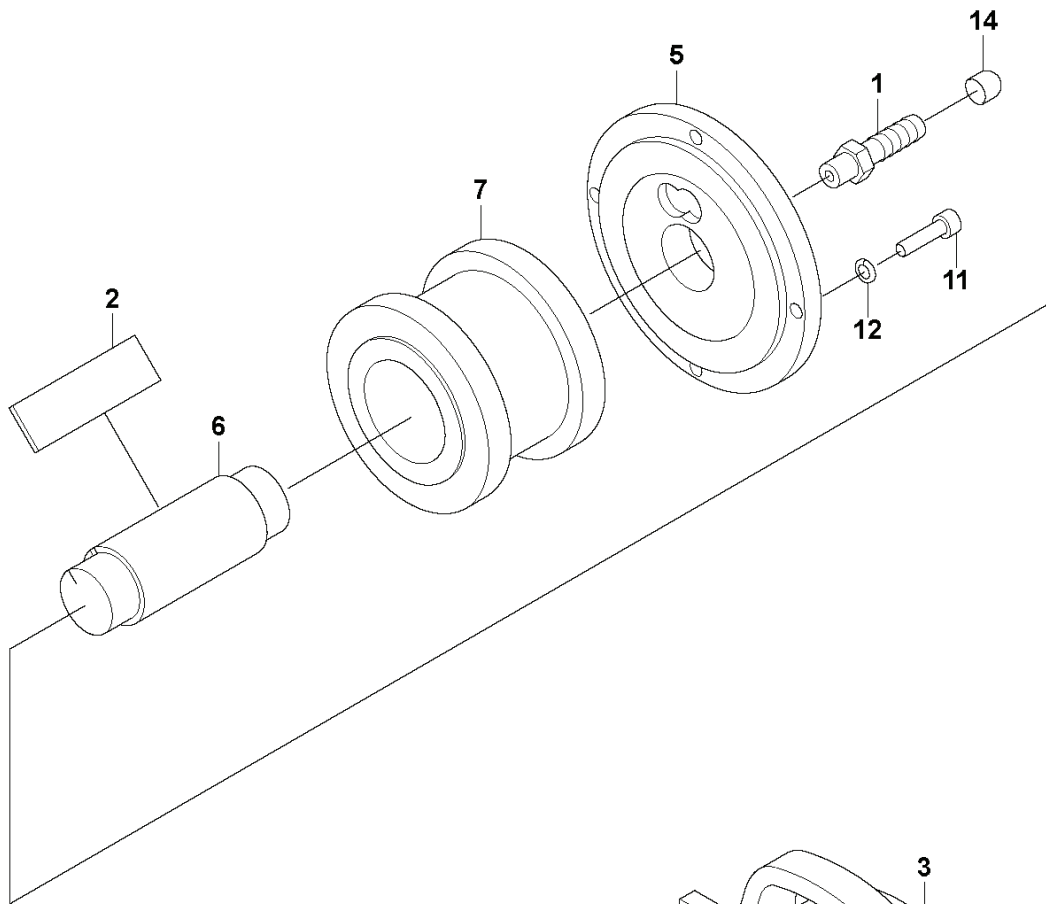

# **SPARE PARTS LIST**

**A** EP121B  
PRODUCT COMPLETE

 **Husqvarna**  
EP 121B

---

REF.	PART NO.	DESCRIPTION	REMARK	QTY.	KIT
1	595520701	BODY		1	
2	595520801	FLANGE		1	
3	595446001	FLANGE		1	
4	594274001	SHAFT		1	
5	594274101	DISC		1	
6	594274201	ROTOR		1	
8	594277401	SLEEVE		1	
9	595446701	COVER		1	
10	595034501	SCREW	M8x25 ISO4762 8.8 A2K	8	
11	595061301	WASHER	M8 DIN127B	8	
12	599828801	DECAL		1	
13	594288901	PLUG		1	

**B** EP271B  
PRODUCT COMPLETE

---

REF.	PART NO.	DESCRIPTION	REMARK	QTY.	KIT
1	595520701	BODY		1	
2	595520801	FLANGE		1	
3	595446001	FLANGE		1	
4	594274001	SHAFT		1	
5	594274101	DISC		1	
6	595446101	ROTOR		1	
8	594277401	SLEEVE		1	
9	595446701	COVER		1	
10	595034501	SCREW	M8x25 ISO4762 8.8 A2K	8	
11	595061301	WASHER	M8 DIN127B	8	
12	599828901	DECAL		1	
13	594288901	PLUG		1	

**C** EP371B  
PRODUCT COMPLETE

---

REF.	PART NO.	DESCRIPTION	REMARK	QTY.	KIT
1	594256601	NIPPLE		1	
2	594272801	DISC		1	
3	595148001	BODY		1	
4	595148101	FLANGE		1	
5	595148201	FLANGE		1	
6	595148301	AXLE		2	
7	595445901	ROTOR		1	
9	594280601	COVER		1	
10	596889707	SCREW	M8x12 ISO4017 8.8 A2K	4	
11	595179701	SCREW	M8x30 ISO4762 12.9 A2K	8	
12	595061301	WASHER	M8 DIN127B	12	
13	599363403	DECAL		1	
14	595450501	PLUG		1	

**D** EP601B  
PRODUCT COMPLETE

---

REF.	PART NO.	DESCRIPTION	REMARK	QTY.	KIT
1	594256601	NIPPLE		1	
2	594272801	DISC		1	
3	595148001	BODY		1	
4	595148101	FLANGE		1	
5	595148201	FLANGE		1	
6	595148401	ROTOR		2	
8	595445901	ROTOR		1	
9	594280601	COVER		1	
10	596889707	SCREW	M8x12 ISO4017 8.8 A2K	4	
11	595179701	SCREW	M8x30 ISO4762 12.9 A2K	8	
12	595061301	WASHER	M8 DIN127B	12	
13	599363404	DECAL		1	
14	595450501	PLUG		1	