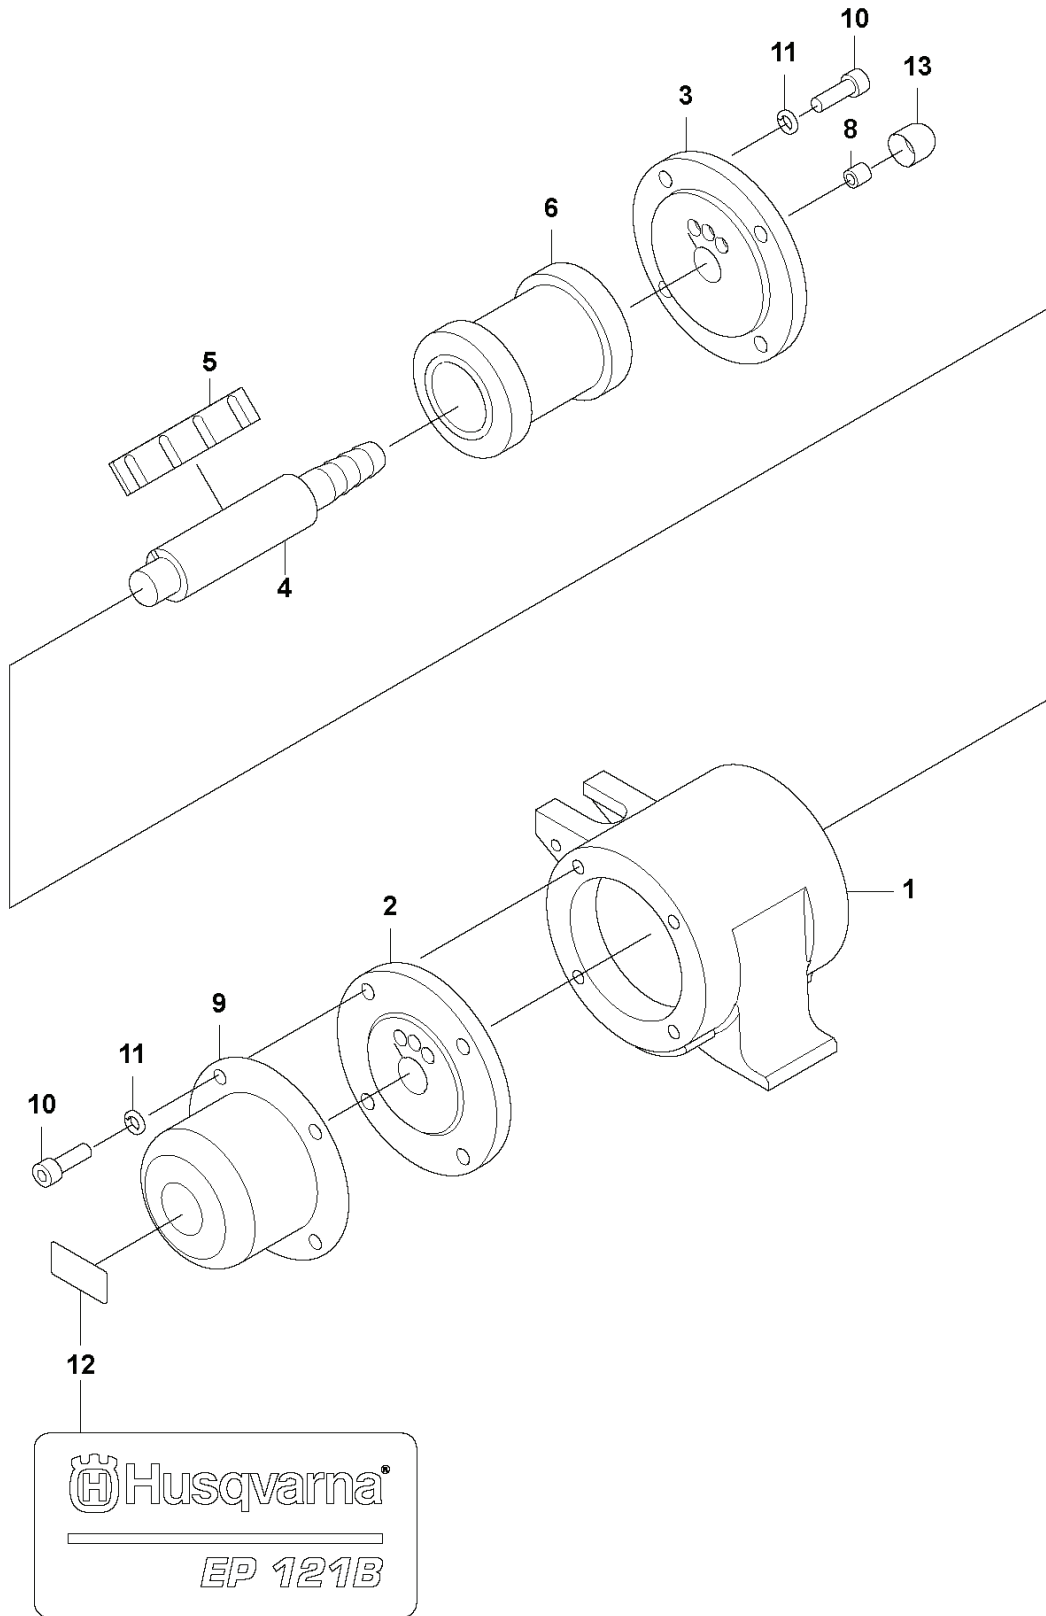

# **SPARE PARTS LIST**

**A** EP121B  
PRODUCT COMPLETE

 **Husqvarna**  
EP 121B

---

REF.	PART NO.	DESCRIPTION	REMARK	QTY.	KIT
1	595520701	BODY		1	
2	595520801	FLANGE		1	
3	595446001	FLANGE		1	
4	594274001	SHAFT		1	
5	594274101	DISC		1	
6	594274201	ROTOR		1	
8	594277401	SLEEVE		1	
9	595446701	COVER		1	
10	595034501	SCREW	M8x25 ISO4762 8.8 A2K	8	
11	595061301	WASHER	M8 DIN127B	8	
12	599828801	DECAL		1	
13	594288901	PLUG		1	

**B** EP271B  
PRODUCT COMPLETE

---

REF.	PART NO.	DESCRIPTION	REMARK	QTY.	KIT
1	595520701	BODY		1	
2	595520801	FLANGE		1	
3	595446001	FLANGE		1	
4	594274001	SHAFT		1	
5	594274101	DISC		1	
6	595446101	ROTOR		1	
8	594277401	SLEEVE		1	
9	595446701	COVER		1	
10	595034501	SCREW	M8x25 ISO4762 8.8 A2K	8	
11	595061301	WASHER	M8 DIN127B	8	
12	599828901	DECAL		1	
13	594288901	PLUG		1	

**C** EP371B  
PRODUCT COMPLETE

---

REF.	PART NO.	DESCRIPTION	REMARK	QTY.	KIT
1	594256601	NIPPLE		1	
2	594272801	DISC		1	
3	595148001	BODY		1	
4	595148101	FLANGE		1	
5	595148201	FLANGE		1	
6	595148301	AXLE		2	
7	595445901	ROTOR		1	
9	594280601	COVER		1	
10	596889707	SCREW	M8x12 ISO4017 8.8 A2K	4	
11	595179701	SCREW	M8x30 ISO4762 12.9 A2K	8	
12	595061301	WASHER	M8 DIN127B	12	
13	599363403	DECAL		1	
14	595450501	PLUG		1	

**D** EP601B  
PRODUCT COMPLETE

---

REF.	PART NO.	DESCRIPTION	REMARK	QTY.	KIT
1	594256601	NIPPLE		1	
2	594272801	DISC		1	
3	595148001	BODY		1	
4	595148101	FLANGE		1	
5	595148201	FLANGE		1	
6	595148401	ROTOR		2	
8	595445901	ROTOR		1	
9	594280601	COVER		1	
10	596889707	SCREW	M8x12 ISO4017 8.8 A2K	4	
11	595179701	SCREW	M8x30 ISO4762 12.9 A2K	8	
12	595061301	WASHER	M8 DIN127B	12	
13	599363404	DECAL		1	
14	595450501	PLUG		1	