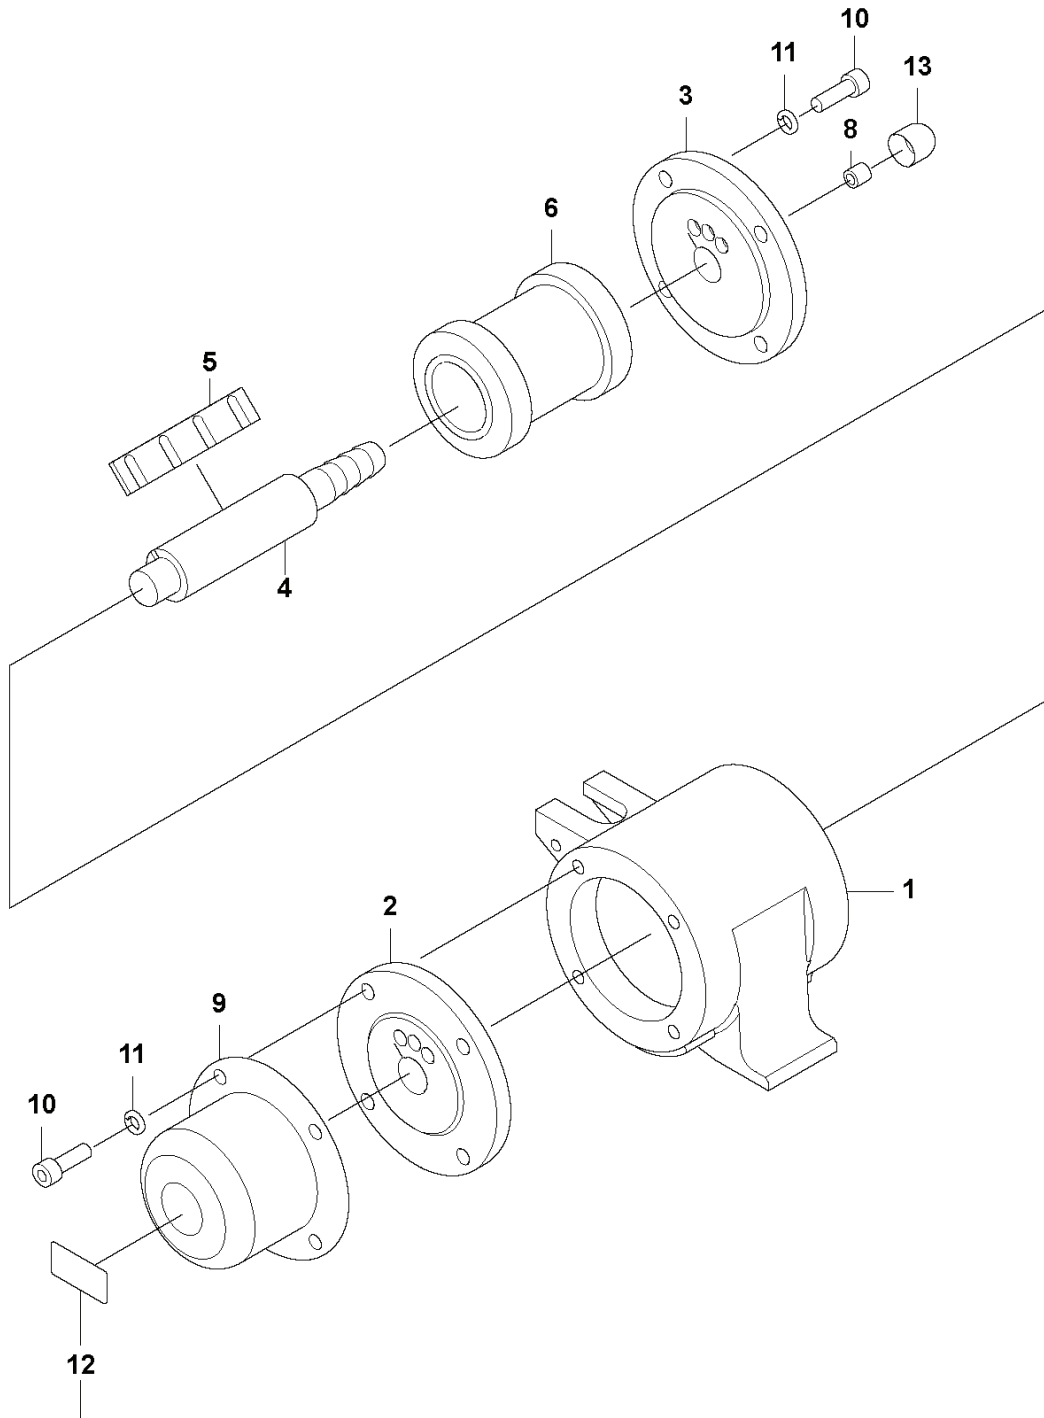

# **SPARE PARTS LIST**

**A** EP121B  
PRODUCT COMPLETE

 **Husqvarna**  
EP 121B

---

REF.	PART NO.	DESCRIPTION	REMARK	QTY.	KIT
1	595520701	BODY		1	
2	595520801	FLANGE		1	
3	595446001	FLANGE		1	
4	594274001	SHAFT		1	
5	594274101	DISC		1	
6	594274201	ROTOR		1	
8	594277401	SLEEVE		1	
9	595446701	COVER		1	
10	595034501	SCREW	M8x25 ISO4762 8.8 A2K	8	
11	595061301	WASHER	M8 DIN127B	8	
12	599828801	DECAL		1	
13	594288901	PLUG		1	

**B** EP271B  
PRODUCT COMPLETE

---

REF.	PART NO.	DESCRIPTION	REMARK	QTY.	KIT
1	595520701	BODY		1	
2	595520801	FLANGE		1	
3	595446001	FLANGE		1	
4	594274001	SHAFT		1	
5	594274101	DISC		1	
6	595446101	ROTOR		1	
8	594277401	SLEEVE		1	
9	595446701	COVER		1	
10	595034501	SCREW	M8x25 ISO4762 8.8 A2K	8	
11	595061301	WASHER	M8 DIN127B	8	
12	599828901	DECAL		1	
13	594288901	PLUG		1	

**C** EP371B  
PRODUCT COMPLETE

---

REF.	PART NO.	DESCRIPTION	REMARK	QTY.	KIT
1	594256601	NIPPLE		1	
2	594272801	DISC		1	
3	595148001	BODY		1	
4	595148101	FLANGE		1	
5	595148201	FLANGE		1	
6	595148301	AXLE		2	
7	595445901	ROTOR		1	
9	594280601	COVER		1	
10	596889707	SCREW	M8x12 ISO4017 8.8 A2K	4	
11	595179701	SCREW	M8x30 ISO4762 12.9 A2K	8	
12	595061301	WASHER	M8 DIN127B	12	
13	599363403	DECAL		1	
14	595450501	PLUG		1	

**D** EP601B  
PRODUCT COMPLETE

---

REF.	PART NO.	DESCRIPTION	REMARK	QTY.	KIT
1	594256601	NIPPLE		1	
2	594272801	DISC		1	
3	595148001	BODY		1	
4	595148101	FLANGE		1	
5	595148201	FLANGE		1	
6	595148401	ROTOR		2	
8	595445901	ROTOR		1	
9	594280601	COVER		1	
10	596889707	SCREW	M8x12 ISO4017 8.8 A2K	4	
11	595179701	SCREW	M8x30 ISO4762 12.9 A2K	8	
12	595061301	WASHER	M8 DIN127B	12	
13	599363404	DECAL		1	
14	595450501	PLUG		1	