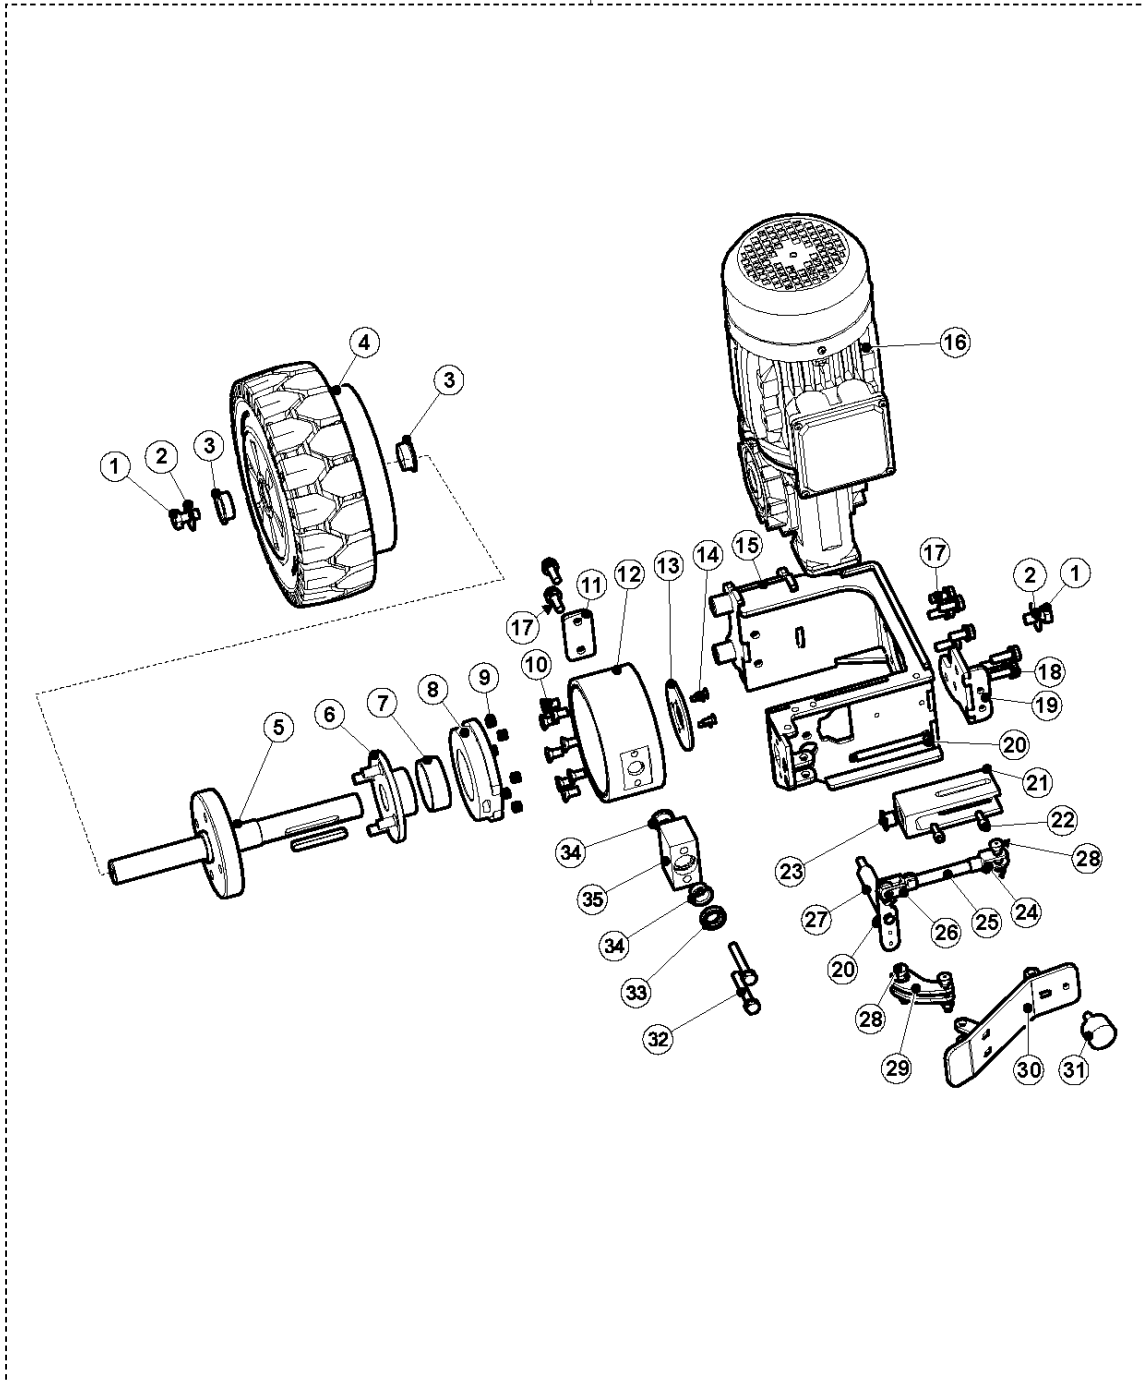

BMP 335
DRIVE UNIT LH

36

DRIVE UNIT

BMP 335, 2022-04

Ref	Part No	Description	Remark	QTY KIT
1	900 00 00-02	DUMMY PART	DUMMY PART	1
2	900 00 00-02	DUMMY PART	DUMMY PART	1
3	534 75 86-01	BEARING	BEARING	2
4	534 93 90-01	WHEEL	WHEEL	1
5	534 52 23-01	AXLE	AXLE	1
6	534 61 97-01	FORK	FORK	1
7	534 75 95-01	BEARING	BEARING	1
8	534 77 48-01	PLATE	PLATE	1
9	534 86 91-01	SPRING	SPRING	6
10	900 00 00-02	DUMMY PART	DUMMY PART	8
11	534 85 59-01	SPACER	SPACER	1
12	535 63 26-01	HOUSING	HOUSING	1
13	535 20 88-01	LOCKING PLATE	LOCKING PLATE	1
14	900 00 00-02	DUMMY PART	DUMMY PART	4
15	534 52 27-01	BRACKET	BRACKET	1
16	534 23 97-01	DRIVE MOTOR	DRIVE MOTOR	1
17	900 00 00-02	DUMMY PART	DUMMY PART	7
18	900 00 00-02	DUMMY PART	DUMMY PART	3
19	534 87 22-01	BRACKET	BRACKET	1
20	900 00 00-02	DUMMY PART	DUMMY PART	2
21	534 84 72-01	BLOCK	BLOCK	1
22	900 00 00-02	DUMMY PART	DUMMY PART	2
23	534 75 92-01	BEARING	BEARING	1
24	900 00 00-02	DUMMY PART	DUMMY PART	1
25	535 18 01-01	AXLE	AXLE	1
26	900 00 00-02	DUMMY PART	DUMMY PART	1
27	535 17 16-01	AXLE	AXLE	1
28	900 00 00-02	DUMMY PART	DUMMY PART	3
29	535 21 66-01	MOUNTING PLATE	MOUNTING PLATE	1
30	535 22 47-01	PEDAL	PEDAL	1
31	533 26 76-01	BUMPER	BUMPER	1
32	900 00 00-02	DUMMY PART	DUMMY PART	2
33	534 79 19-01	SEAL	SEAL	1
34	534 75 93-01	BEARING	BEARING	2
35	535 62 60-01	BLOCK	BLOCK	1