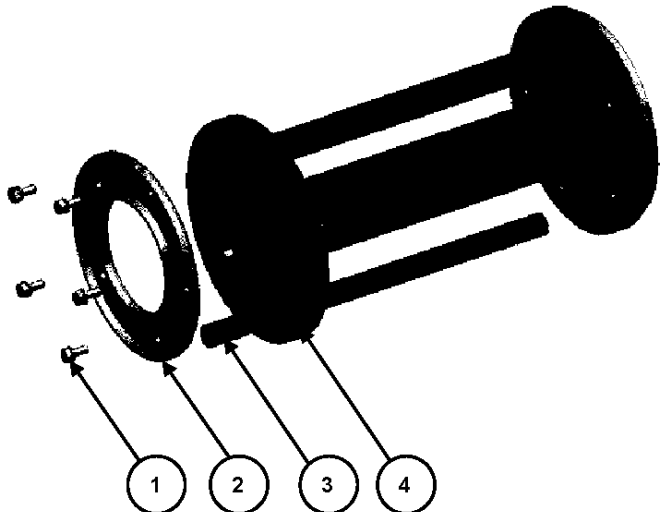

BMP 335
SCARIFY DRUMS

DRUM

BMP 335, 2022-04

Ref	Part No	Description	Remark	QTY KIT
1	900 00 00-02	DUMMY PART	DUMMY PART	1
2	534 80 64-01	PLATE	PLATE	1
3	534 53 79-01	SHAFT	SHAFT	1
4	533 87 33-01	DRUM	DRUM	1
5	533 87 36-01	DRUM	DRUM	1