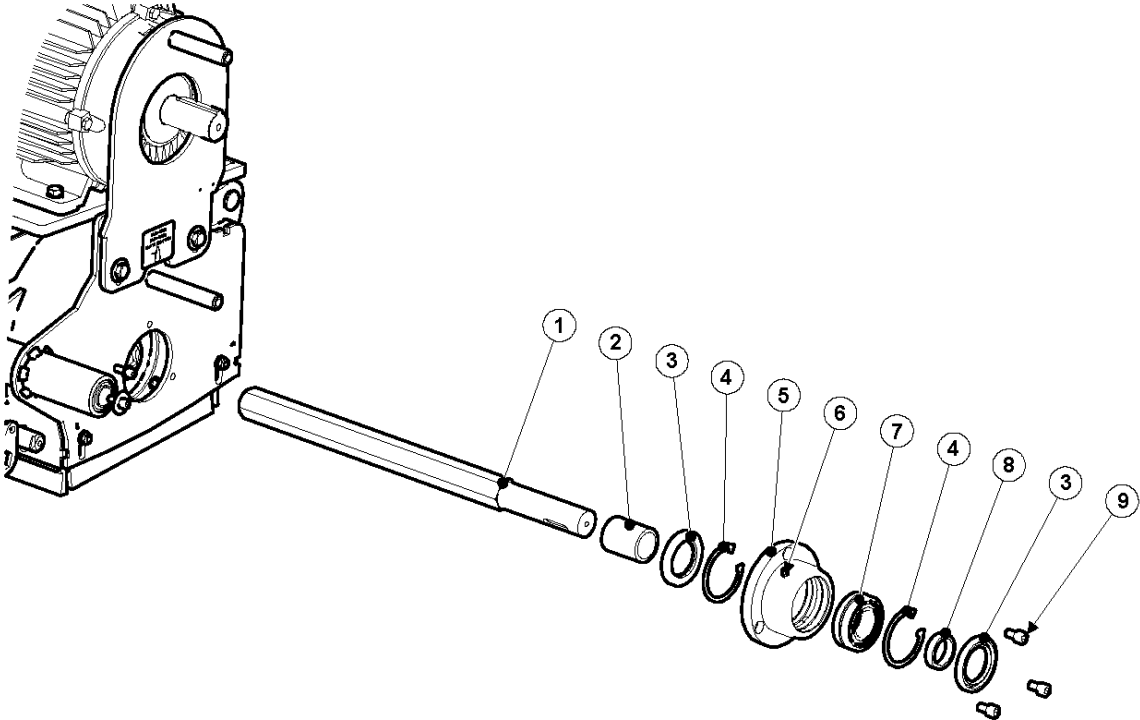

BMP 335
BEARING UNIT

BEARING HOUSING

BMP 335, 2022-04

Ref	Part No	Description	Remark	QTY KIT
1	533 88 33-01	SUPPORT	SUPPORT	1
2	534 85 56-01	SPACER	SPACER	1
3	533 33 79-01	SEAL	SEAL	2
4	533 21 81-01	CIRCLIP	CIRCLIP	2
5	534 31 56-01	BEARING HOUSING	BEARING HOUSING	1
6	533 84 35-01	NIPPLE	NIPPLE	1
7	533 61 12-01	BEARING	BEARING	1
8	534 85 57-01	SPACER	SPACER	1
9	900 00 00-02	DUMMY PART	DUMMY PART	3
10	534 66 44-01	BEARING	BEARING	1
11	536981401	TBD	GREASE	1