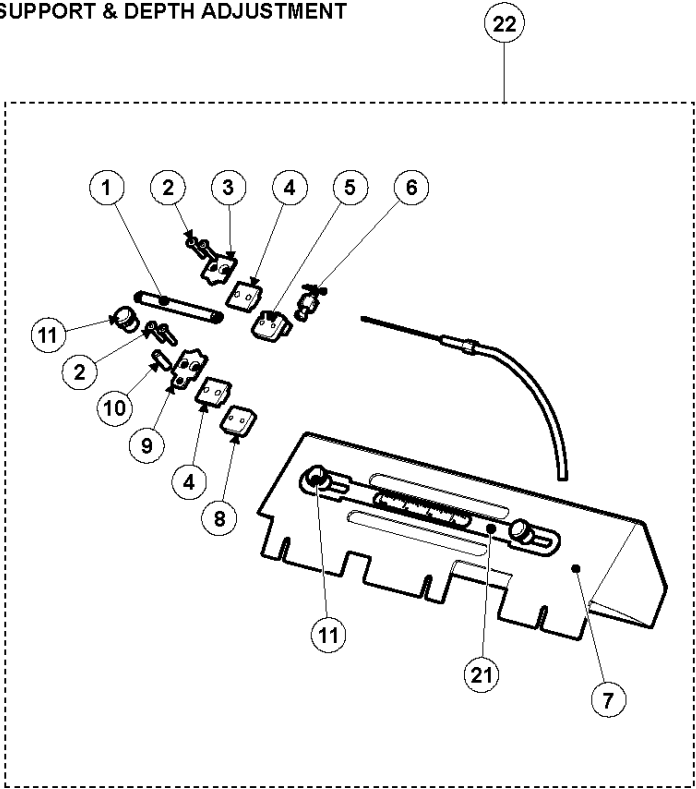

BMP 335
HEIGHT ADJUSTMENT SUPPORT & DEPTH ADJUSTMENT

HEIGHT ADJUSTMENT

BMP 335, 2022-04

Ref	Part No	Description	Remark	QTY KIT
1	534 86 82-01	SPRING	SPRING	1
2	900 00 00-02	DUMMY PART	DUMMY PART	4
3	535 25 71-01	PLATE	PLATE	1
4	534 84 71-01	BLOCK	BLOCK	2
5	535 21 54-01	BLOCK	BLOCK	1
6	534 73 23-01	NIPPLE	NIPPLE	2
7	535 16 14-01	PLATE	PLATE	1
8	535 21 55-01	BLOCK	BLOCK	1
9	535 25 72-01	PLATE	PLATE	1
10	535 24 95-01	STUD	STUD	1
11	534 76 19-01	KNOB	KNOB	3
12	535 22 96-01	BAR	BAR	1
13	900 00 00-02	DUMMY PART	DUMMY PART	1
14	534 40 96-01	CONTROL CABLE	CONTROL CABLE	1
15	900 00 00-02	DUMMY PART	DUMMY PART	2
16	535 19 28-01	BRACKET	BRACKET	1
17	534 90 65-01	BUSH	BUSH	2
18	900 00 00-02	DUMMY PART	DUMMY PART	4
19	535 18 77-01	SUPPORT	SUPPORT	1
20	533 29 82-01	GAS SPRING	GAS SPRING	1
21	535 24 42-01	PLATE	PLATE	1