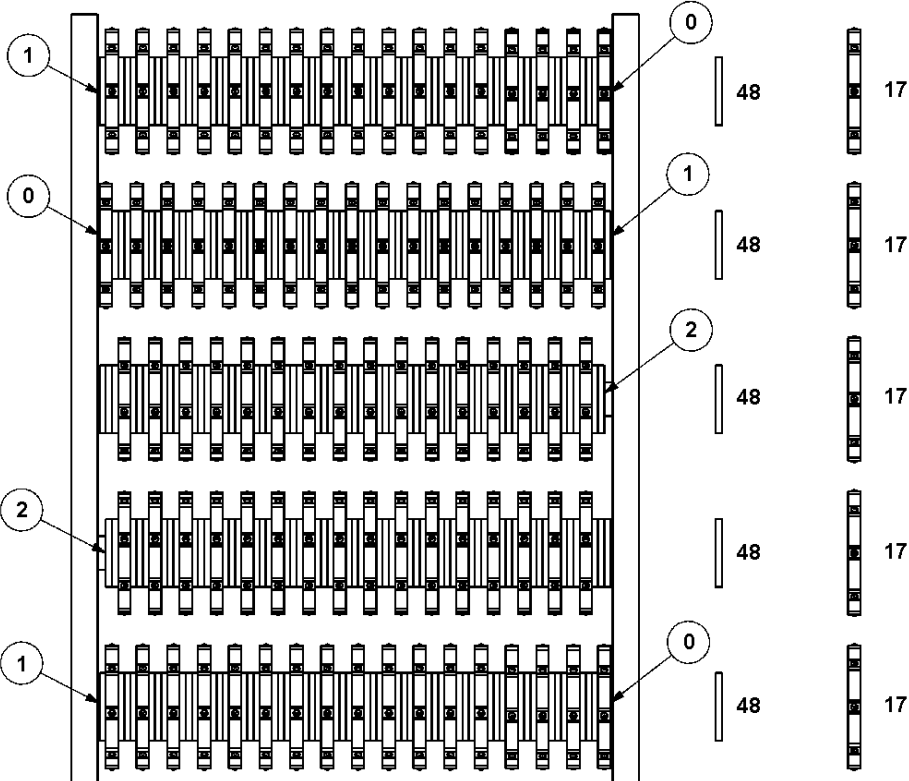

BMP 335
ASSEMBLY PLAN - MPD335-522L4S

3 spacer rings between cutters

Total: 244

83

MPL30

MPL24

ASSEMBLY

BMP 335, 2022-04

Ref	Part No	Description	Remark	QTY KIT
1	533 87 36-01	DRUM	DRUM	1
2	534 53 79-01	SHAFT	SHAFT	5
3	534 42 06-01	CUTTER	CUTTER	83
4	534 85 65-01	SPACER RING	SPACER RING	244