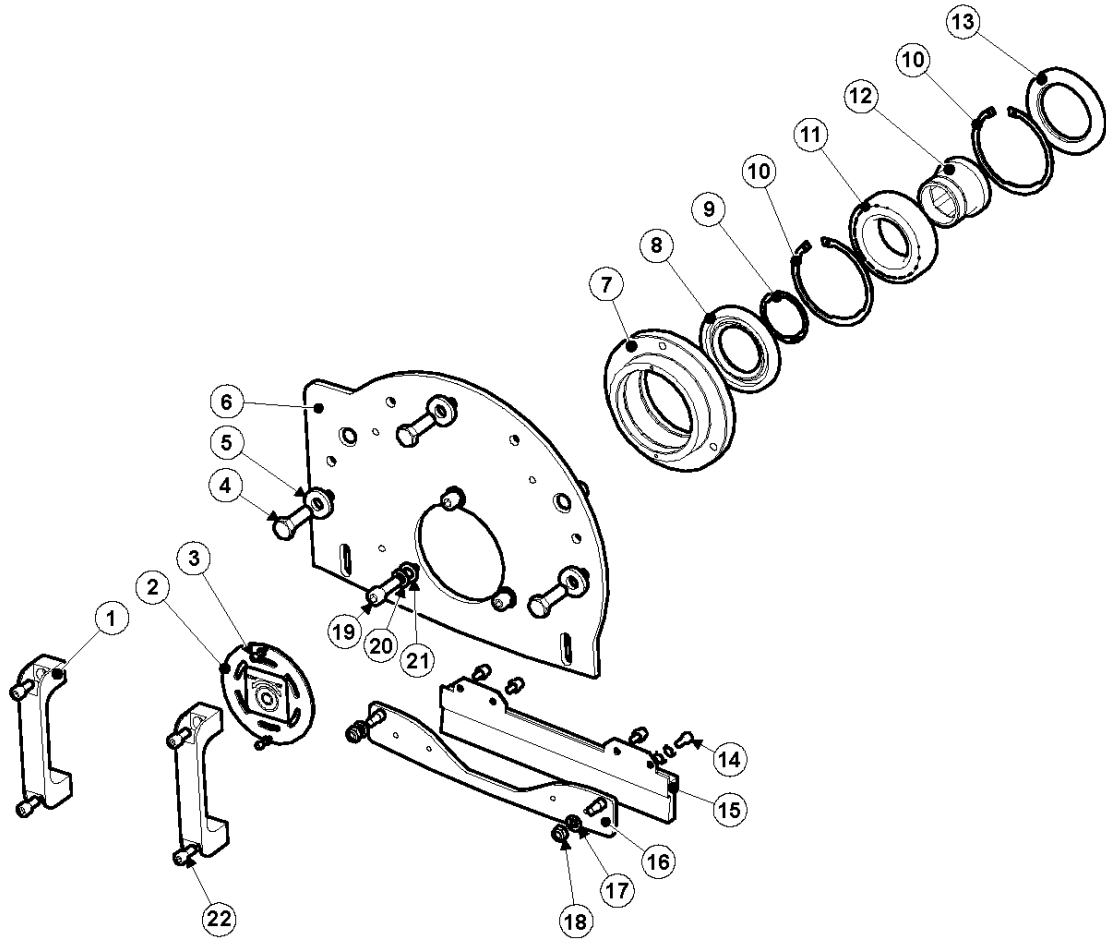

BMP 335
SIDE PLATE & BEARING UNIT

SIDE COVER

BMP 335, 2022-04

Ref	Part No	Description	Remark	QTY KIT
1	534 61 68-01	HANDLE	HANDLE	2
2	535 15 71-01	COVER	COVER	1
3	900 00 00-02	DUMMY PART	DUMMY PART	2
4	900 00 00-02	DUMMY PART	DUMMY PART	3
5	533 83 69-01	WASHER	WASHER	3
6	535 21 22-01	PLATE	PLATE	1
7	534 31 57-01	BEARING HOUSING	BEARING HOUSING	1
8	533 25 58-01	SEAL	SEAL	1
9	900 00 00-02	DUMMY PART	DUMMY PART	1
10	900 00 00-02	DUMMY PART	DUMMY PART	2
11	533 61 13-01	BEARING	BEARING	1
12	533 48 50-01	SUPPORT	SUPPORT	1
13	533 74 09-01	SEAL	SEAL	1
14	900 00 00-02	DUMMY PART	DUMMY PART	4
15	534 83 94-01	BRUSH	BRUSH	1
16	534 82 45-01	GASKET	GASKET	1
17	900 00 00-02	DUMMY PART	DUMMY PART	2
18	900 00 00-02	DUMMY PART	DUMMY PART	2
19	900 00 00-02	DUMMY PART	DUMMY PART	3
20	900 00 00-02	DUMMY PART	DUMMY PART	3
21	900 00 00-02	DUMMY PART	DUMMY PART	3
22	900 00 00-02	DUMMY PART	DUMMY PART	4
23	534 80 78-01	BEARING UNIT	BEARING UNIT	1