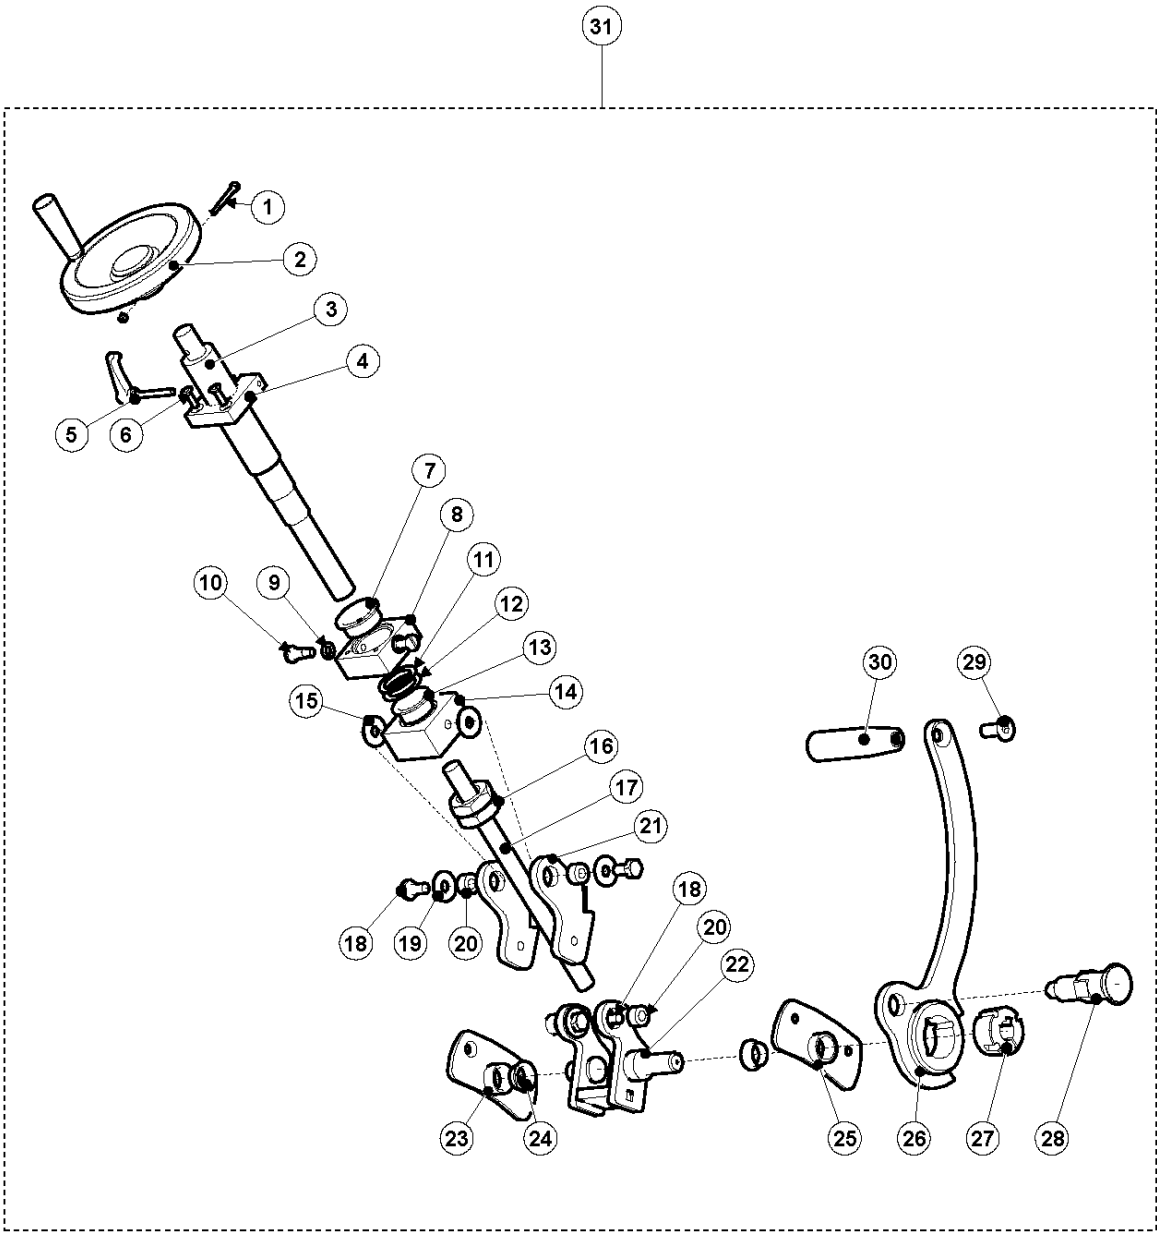

BMP 335
HEIGHT ADJUSTMENT

HEIGHT ADJUSTMENT

BMP 335, 2022-04

Ref	Part No	Description	Remark	QTY KIT
1	900 00 00-02	DUMMY PART	DUMMY PART	1
2	535 35 25-01	WHEEL	WHEEL	1
3	534 85 83-01	SPINDLE	SPINDLE	1
4	534 61 99-01	ADJUSTER	ADJUSTER	1
5	534 39 15-01	CLAMP	CLAMP	1
6	900 00 00-02	DUMMY PART	DUMMY PART	2
7	534 75 89-01	BEARING	BEARING	1
8	534 84 70-01	BLOCK	BLOCK	1
9	900 00 00-02	DUMMY PART	DUMMY PART	2
10	534 61 51-01	SCREW	SCREW	2
11	900 00 00-02	DUMMY PART	DUMMY PART	1
12	900 00 00-02	DUMMY PART	DUMMY PART	1
13	534 75 88-01	BEARING	BEARING	1
14	534 84 69-01	BLOCK	BLOCK	1
15	900 00 00-02	DUMMY PART	DUMMY PART	2
16	900 00 00-02	DUMMY PART	DUMMY PART	2
17	900 00 00-02	DUMMY PART	DUMMY PART	1
18	900 00 00-02	DUMMY PART	DUMMY PART	4
19	900 00 00-02	DUMMY PART	DUMMY PART	2
20	531 46 95-01	BUSHING	BUSHING	4
21	535 63 40-01	ELBOW	ELBOW	1
22	536981301	TBD	LEVER	1
23	535 21 74-01	MOUNTING PLATE	MOUNTING PLATE	1
24	531 48 45-01	BEARING	BEARING	2
25	535 21 81-01	MOUNTING PLATE	MOUNTING PLATE	1
26	535 19 29-02	HANDLE	HANDLE	1
27	533 89 75-01	BUSHING	BUSHING	1
28	533 27 17-01	LOCKING PIN	LOCKING PIN	1
29	900 00 00-02	DUMMY PART	DUMMY PART	1
30	533 91 63-01	HANDLE GRIP	HANDLE GRIP	1