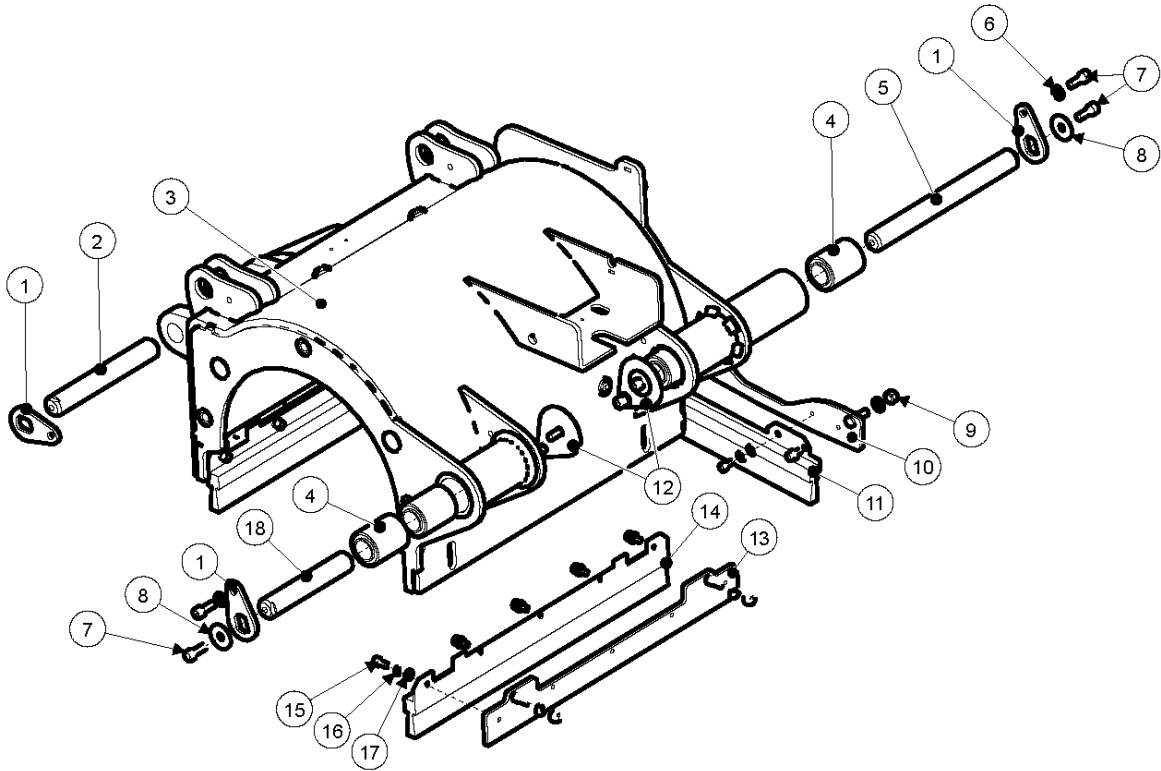

BMC 335
DRUMHOUSING - 335 - MKII

DRUM

BMP 335, 2022-04

Ref	Part No	Description	Remark	QTY KIT
1	535 15 91-01	PLATE	PLATE	4
2	535 21 63-01	PIN	PIN	1
3	535 16 82-02	HOUSING	HOUSING	1
4	534 90 65-01	BUSH	BUSH	4
5	535 35 97-01	AXLE	AXLE	1
6	900 00 00-02	DUMMY PART	DUMMY PART	8
7	900 00 00-02	DUMMY PART	DUMMY PART	8
8	900 00 00-02	DUMMY PART	DUMMY PART	4
9	900 00 00-02	DUMMY PART	DUMMY PART	6
10	534 82 45-01	GASKET	GASKET	2
11	534 83 94-01	BRUSH	BRUSH	1
12	535 15 90-01	PLATE	PLATE	2
13	534 82 37-01	SEAL	SEAL	2
14	534 83 92-01	BRUSH	BRUSH	2
15	900 00 00-02	DUMMY PART	DUMMY PART	14
16	900 00 00-02	DUMMY PART	DUMMY PART	14
17	900 00 00-02	DUMMY PART	DUMMY PART	14
18	535 35 98-01	PIN	PIN	1
19	534 78 41-01	HOSE	HOSE	1
20	534 62 90-01	HOSE CLAMP	HOSE CLAMP	2