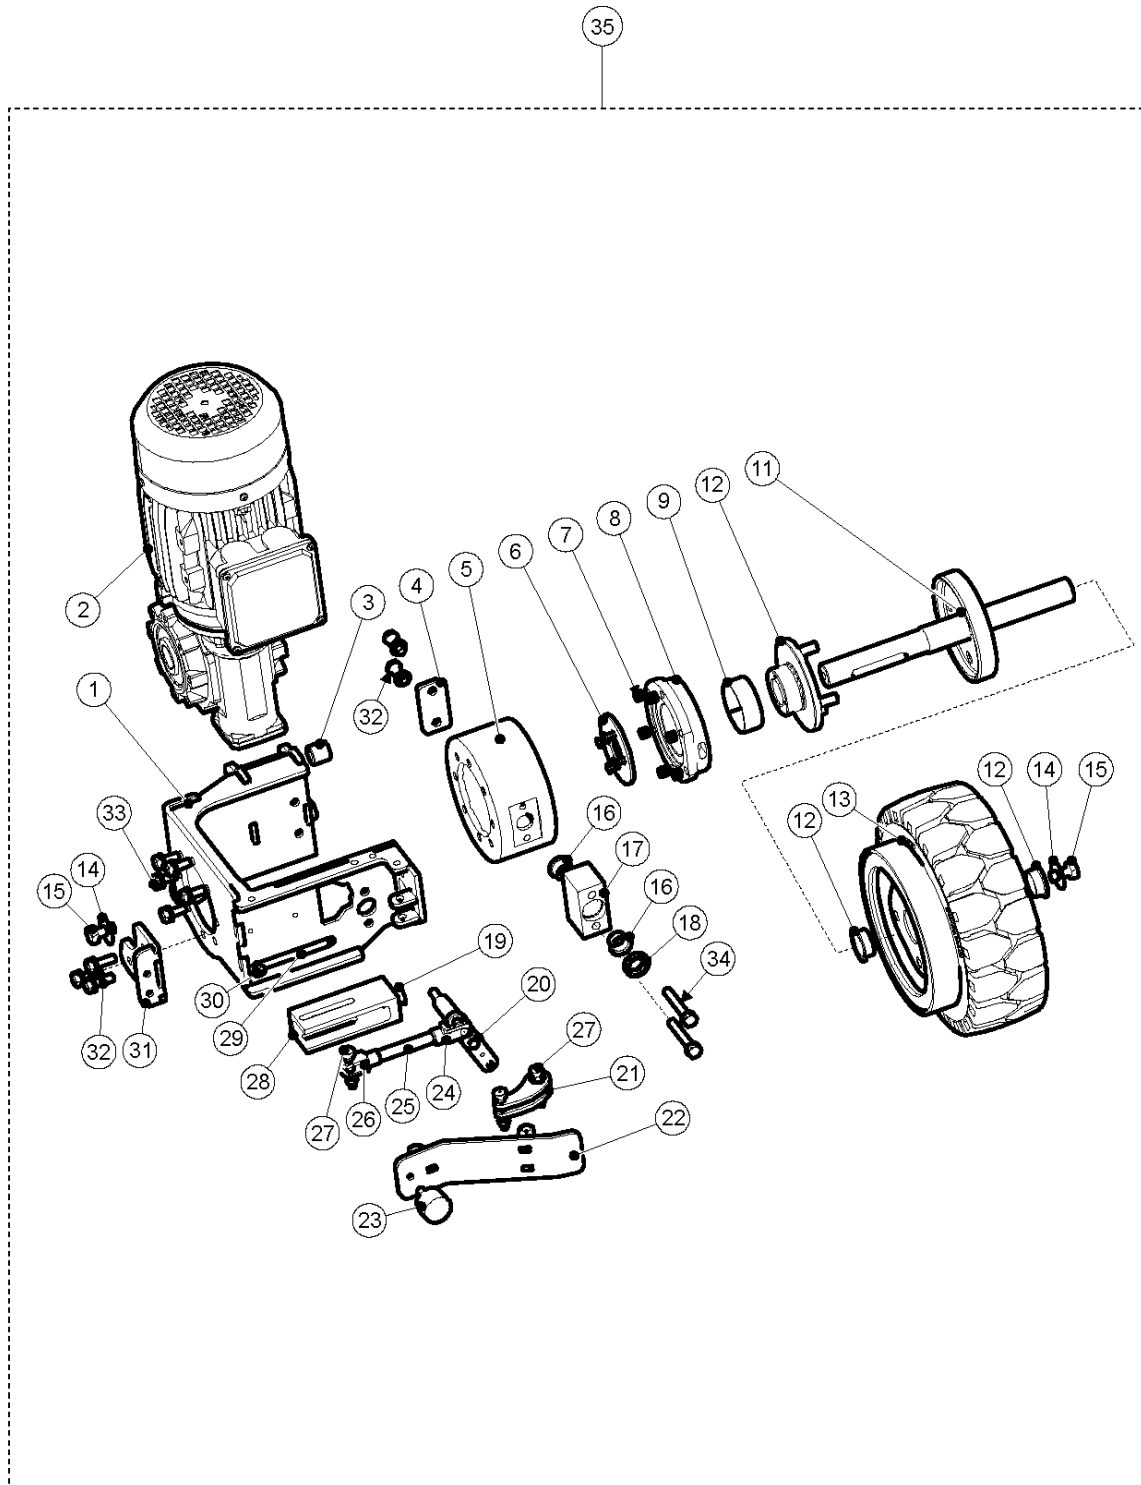

SPARE PARTS LIST

SCARIFIER

BMP 335, 2022-04

BMP 335
STEERHANDLE, COMPLETE

STEERING

BMP 335, 2022-04

Ref	Part No	Description	Remark	QTY KIT
1	536546101	TBD	PLATE	1
2	533 82 94-01	POTENTIOMETER	POTENTIOMETER	2
3	534 65 44-01	JOYSTICK	JOYSTICK	2
4	533 99 04-01	BUTTON	BUTTON	2
5	533 74 92-01	STOP	STOP	1
6	536977501	TBD	METER	1
7	900 00 00-02	DUMMY PART	DUMMY PART	1
8	900 00 00-02	DUMMY PART	DUMMY PART	11
9	533 38 74-01	SWITCH	SWITCH	1
10	533 28 91-01	KEY	KEY	1
11	533 81 08-01	CORD	CORD	1
12	534 40 91-01	BOX	BOX	1
13	536977601	TBD	SEAL	1
14	534 41 64-01	COVER	COVER	1
15	535 19 00-01	BAR	BAR	1
16	533 40 76-01	TUBE	TUBE	2
17	533 26 76-01	BUMPER	BUMPER	1
18	900 00 00-02	DUMMY PART	DUMMY PART	4

BMP 335
DRIVE UNIT RH

DRIVE UNIT

BMP 335, 2022-04

Ref	Part No	Description	Remark	QTY KIT
1	534 52 29-01	BRACKET	BRACKET	1
2	534 23 97-01	DRIVE MOTOR	DRIVE MOTOR	1
3	535 36 57-01	SPACER	SPACER	1
4	534 85 59-01	SPACER	SPACER	1
5	535 63 26-01	HOUSING	HOUSING	1
6	535 20 88-01	LOCKING PLATE	LOCKING PLATE	1
7	534 86 91-01	SPRING	SPRING	6
8	534 77 48-01	PLATE	PLATE	1
9	534 75 95-01	BEARING	BEARING	1
10	534 61 97-01	FORK	FORK	1
11	534 52 23-01	AXLE	AXLE	1
12	534 75 86-01	BEARING	BEARING	2
13	534 93 90-01	WHEEL	WHEEL	1
14	900 00 00-02	DUMMY PART	DUMMY PART	2
15	900 00 00-02	DUMMY PART	DUMMY PART	2
16	534 75 93-01	BEARING	BEARING	2
17	535 62 60-01	BLOCK	BLOCK	1
18	534 79 19-01	SEAL	SEAL	1
19	534 75 92-01	BEARING	BEARING	1
20	535 17 39-01	AXLE	AXLE	1
21	535 21 66-01	MOUNTING PLATE	MOUNTING PLATE	1
22	535 22 47-01	PEDAL	PEDAL	1
23	533 26 76-01	BUMPER	BUMPER	1
24	900 00 00-02	DUMMY PART	DUMMY PART	1
25	535 18 01-01	AXLE	AXLE	1
26	900 00 00-02	DUMMY PART	DUMMY PART	1
27	900 00 00-02	DUMMY PART	DUMMY PART	3
28	534 84 72-01	BLOCK	BLOCK	1
29	534 86 82-01	SPRING	SPRING	1
30	900 00 00-02	DUMMY PART	DUMMY PART	2
31	534 87 23-01	BRACKET	BRACKET	1
32	900 00 00-02	DUMMY PART	DUMMY PART	5
33	900 00 00-02	DUMMY PART	DUMMY PART	5
34	900 00 00-02	DUMMY PART	DUMMY PART	2