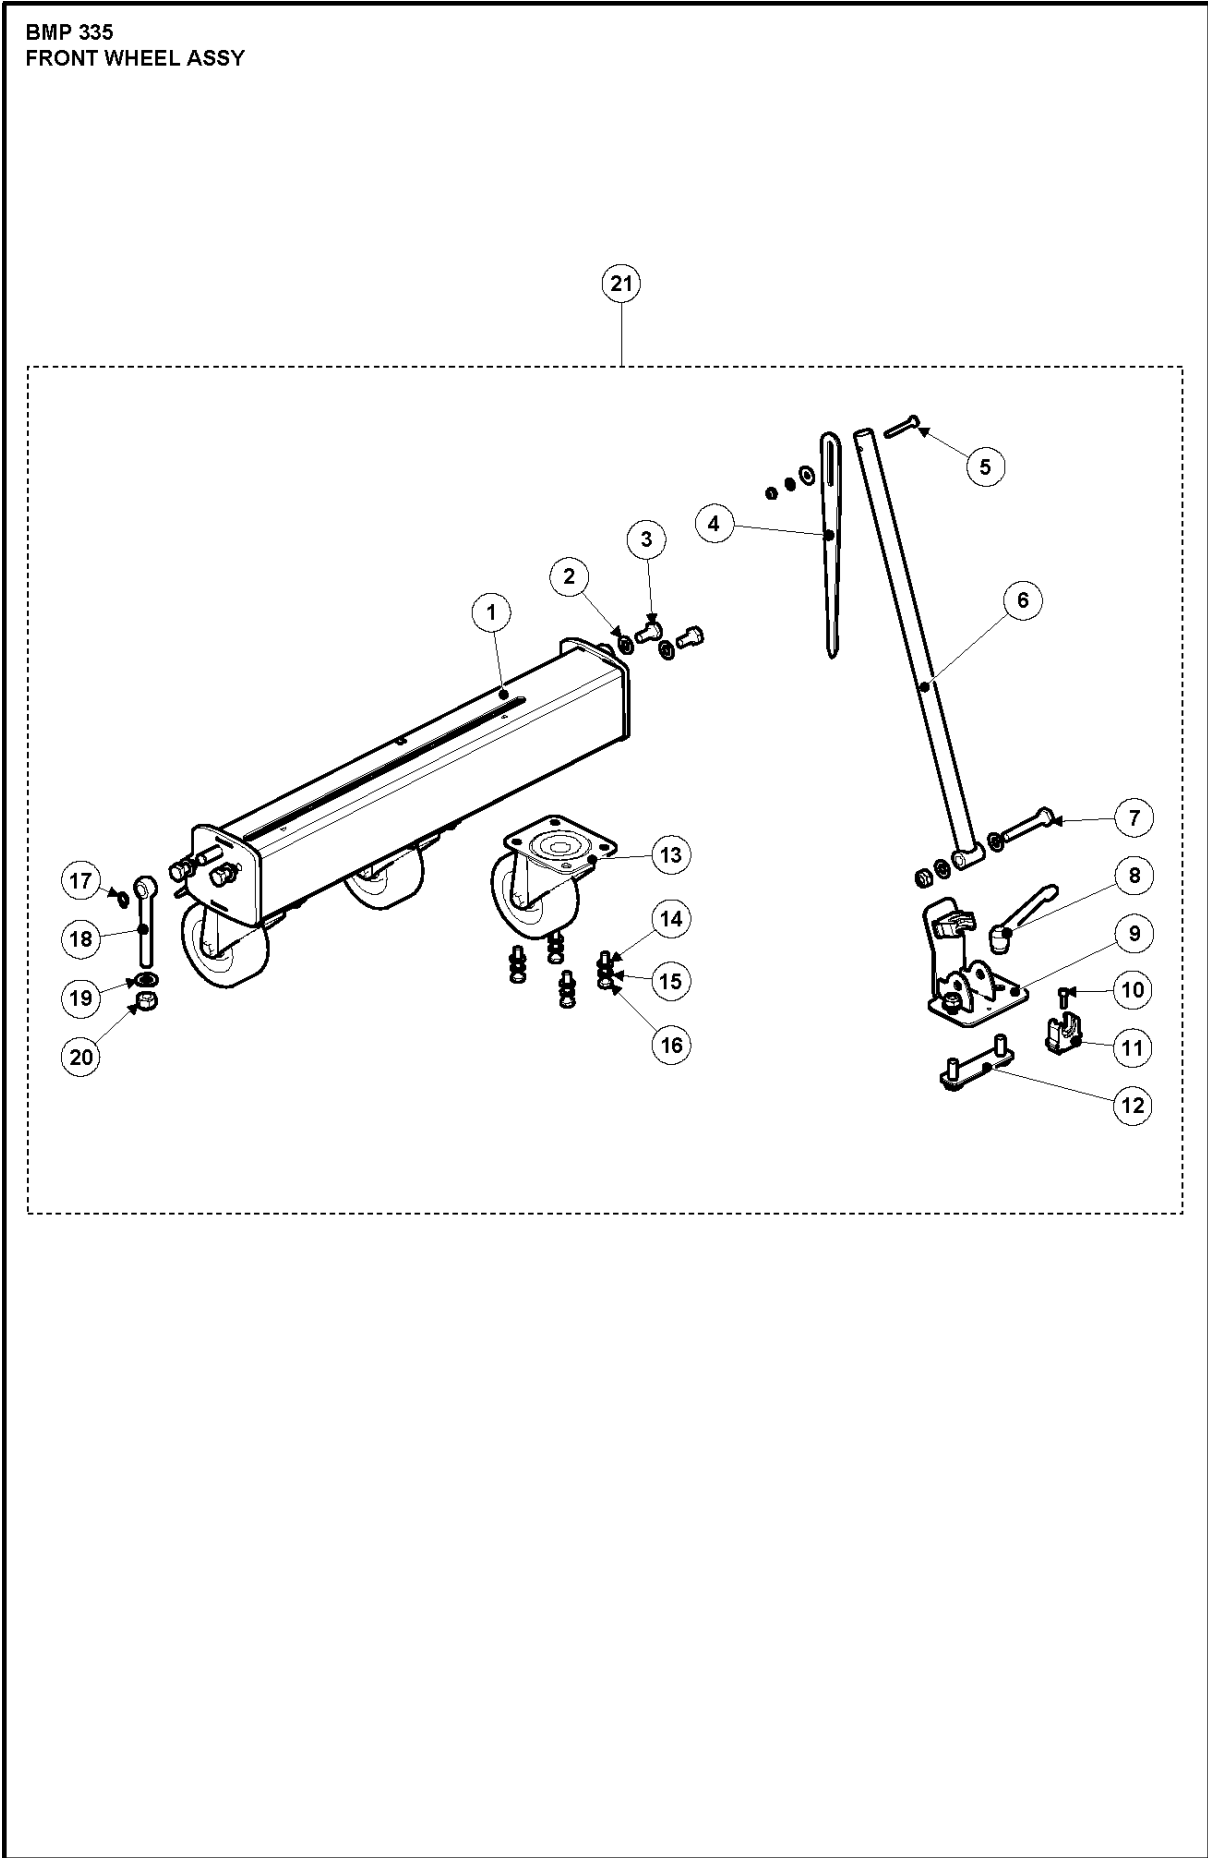

Ref	Part No	Description	Remark	QTY KIT
1	535 18 19-02	FRAME	FRAME	1
2	535 25 11-01	SUPPORT	SUPPORT	1
3	535 19 27-01	AXLE	AXLE	2
4	535 24 14-01	BAR	BAR	2
5	900 00 00-02	DUMMY PART	DUMMY PART	2
6	533 84 82-01	ABSORBER	ABSORBER	2
7	533 25 64-01	PIN	PIN	1
8	535 25 80-01	CLAMP	CLAMP	1
9	900 00 00-02	DUMMY PART	DUMMY PART	2
10	533 76 77-01	PIPE CLAMP	PIPE CLAMP	2
11	900 00 00-02	DUMMY PART	DUMMY PART	4
12	900 00 00-02	DUMMY PART	DUMMY PART	2
13	535 24 50-01	BUSH	BUSH	2
14	533 27 84-01	SPRING	SPRING	2
15	900 00 00-02	DUMMY PART	DUMMY PART	2
16	900 00 00-02	DUMMY PART	DUMMY PART	2
17	900 00 00-02	DUMMY PART	DUMMY PART	12
18	535 25 48-01	SUPPORT	SUPPORT	1
19	533 25 06-01	BUSHING	BUSHING	2
20	533 83 69-01	WASHER	WASHER	2
21	900 00 00-02	DUMMY PART	DUMMY PART	2
22	900 00 00-02	DUMMY PART	DUMMY PART	2
23	533 21 40-01	HOOK	HOOK	3
24	534 75 74-01	PIPE CLAMP	PIPE CLAMP	1
25	534 67 73-01	WASHER	WASHER	2
26	900 00 00-02	DUMMY PART	DUMMY PART	4
27	534 87 49-01	HOSE	HOSE	1
28	900 00 00-02	DUMMY PART	DUMMY PART	2
29	535 15 70-02	COVER	COVER	1
30	900 00 00-02	DUMMY PART	DUMMY PART	4
31	535 18 55-01	PLATE	PLATE	1
32	900 00 00-02	DUMMY PART	DUMMY PART	16