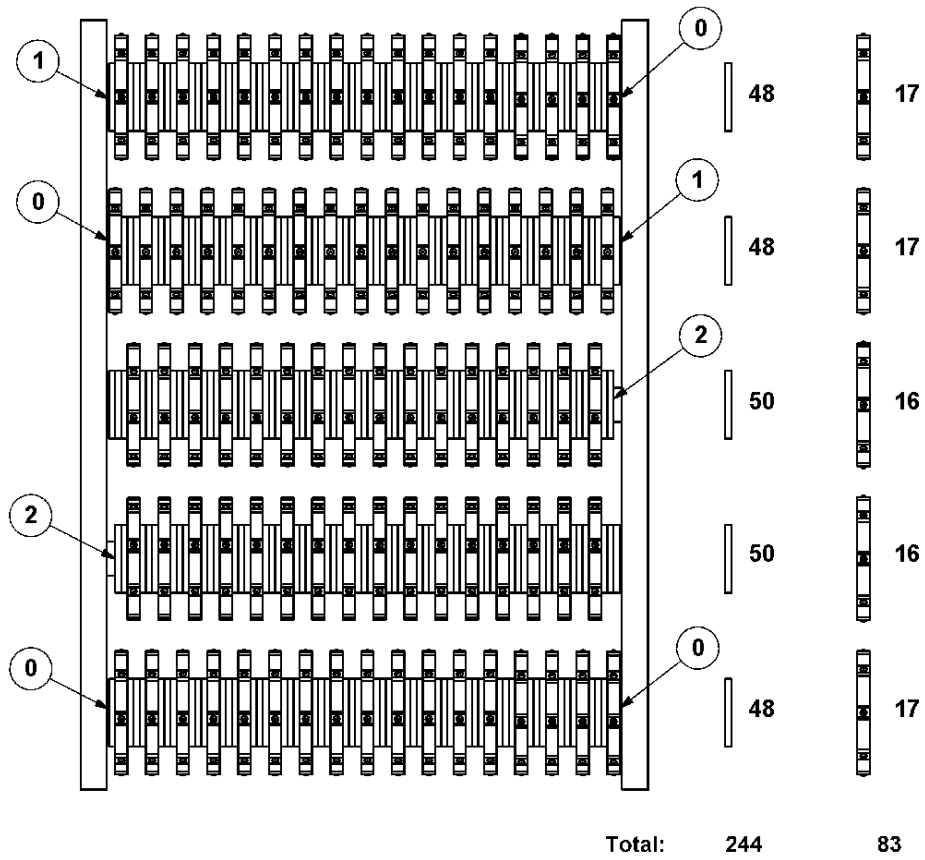

BMP 335
ASSEMBLY PLAN - MPD335-522L120S

3 spacer rings between cutters

Ref	Part No	Description	Remark	QTY KIT
1	533 87 36-01	DRUM	DRUM	1
2	534 53 79-01	SHAFT	SHAFT	5
3	533 12 53-01	TOOL	TOOL	83
4	534 85 65-01	SPACER RING	SPACER RING	244