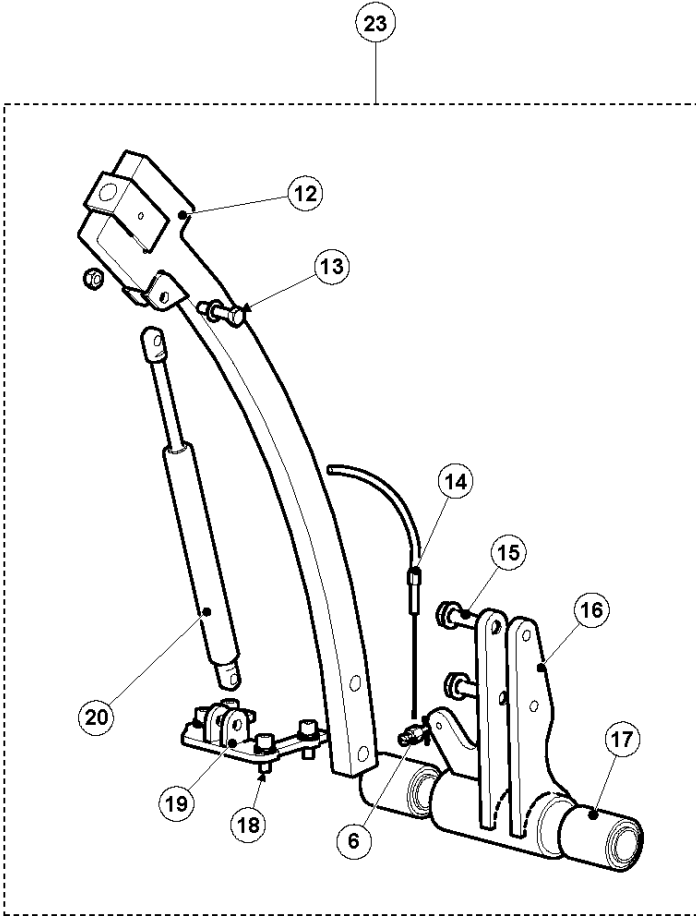

BMP 335
HEIGHT ADJUSTMENT SUPPORT & DEPTH ADJUSTMENT

HEIGHT ADJUSTMENT

BMP 335, 2022-04

Ref	Part No	Description	Remark	QTY KIT
1	534 86 82-01	SPRING	SPRING	1
2	900 00 00-02	DUMMY PART	DUMMY PART	4
3	535 25 71-01	PLATE	PLATE	1
4	534 84 71-01	BLOCK	BLOCK	2
5	535 21 54-01	BLOCK	BLOCK	1
6	534 73 23-01	NIPPLE	NIPPLE	2
7	535 16 14-01	PLATE	PLATE	1
8	535 21 55-01	BLOCK	BLOCK	1
9	535 25 72-01	PLATE	PLATE	1
10	535 24 95-01	STUD	STUD	1
11	534 76 19-01	KNOB	KNOB	3
12	535 22 96-01	BAR	BAR	1
13	900 00 00-02	DUMMY PART	DUMMY PART	1
14	534 40 96-01	CONTROL CABLE	CONTROL CABLE	1
15	900 00 00-02	DUMMY PART	DUMMY PART	2
16	535 19 28-01	BRACKET	BRACKET	1
17	534 90 65-01	BUSH	BUSH	2
18	900 00 00-02	DUMMY PART	DUMMY PART	4
19	535 18 77-01	SUPPORT	SUPPORT	1
20	533 29 82-01	GAS SPRING	GAS SPRING	1
21	535 24 42-01	PLATE	PLATE	1