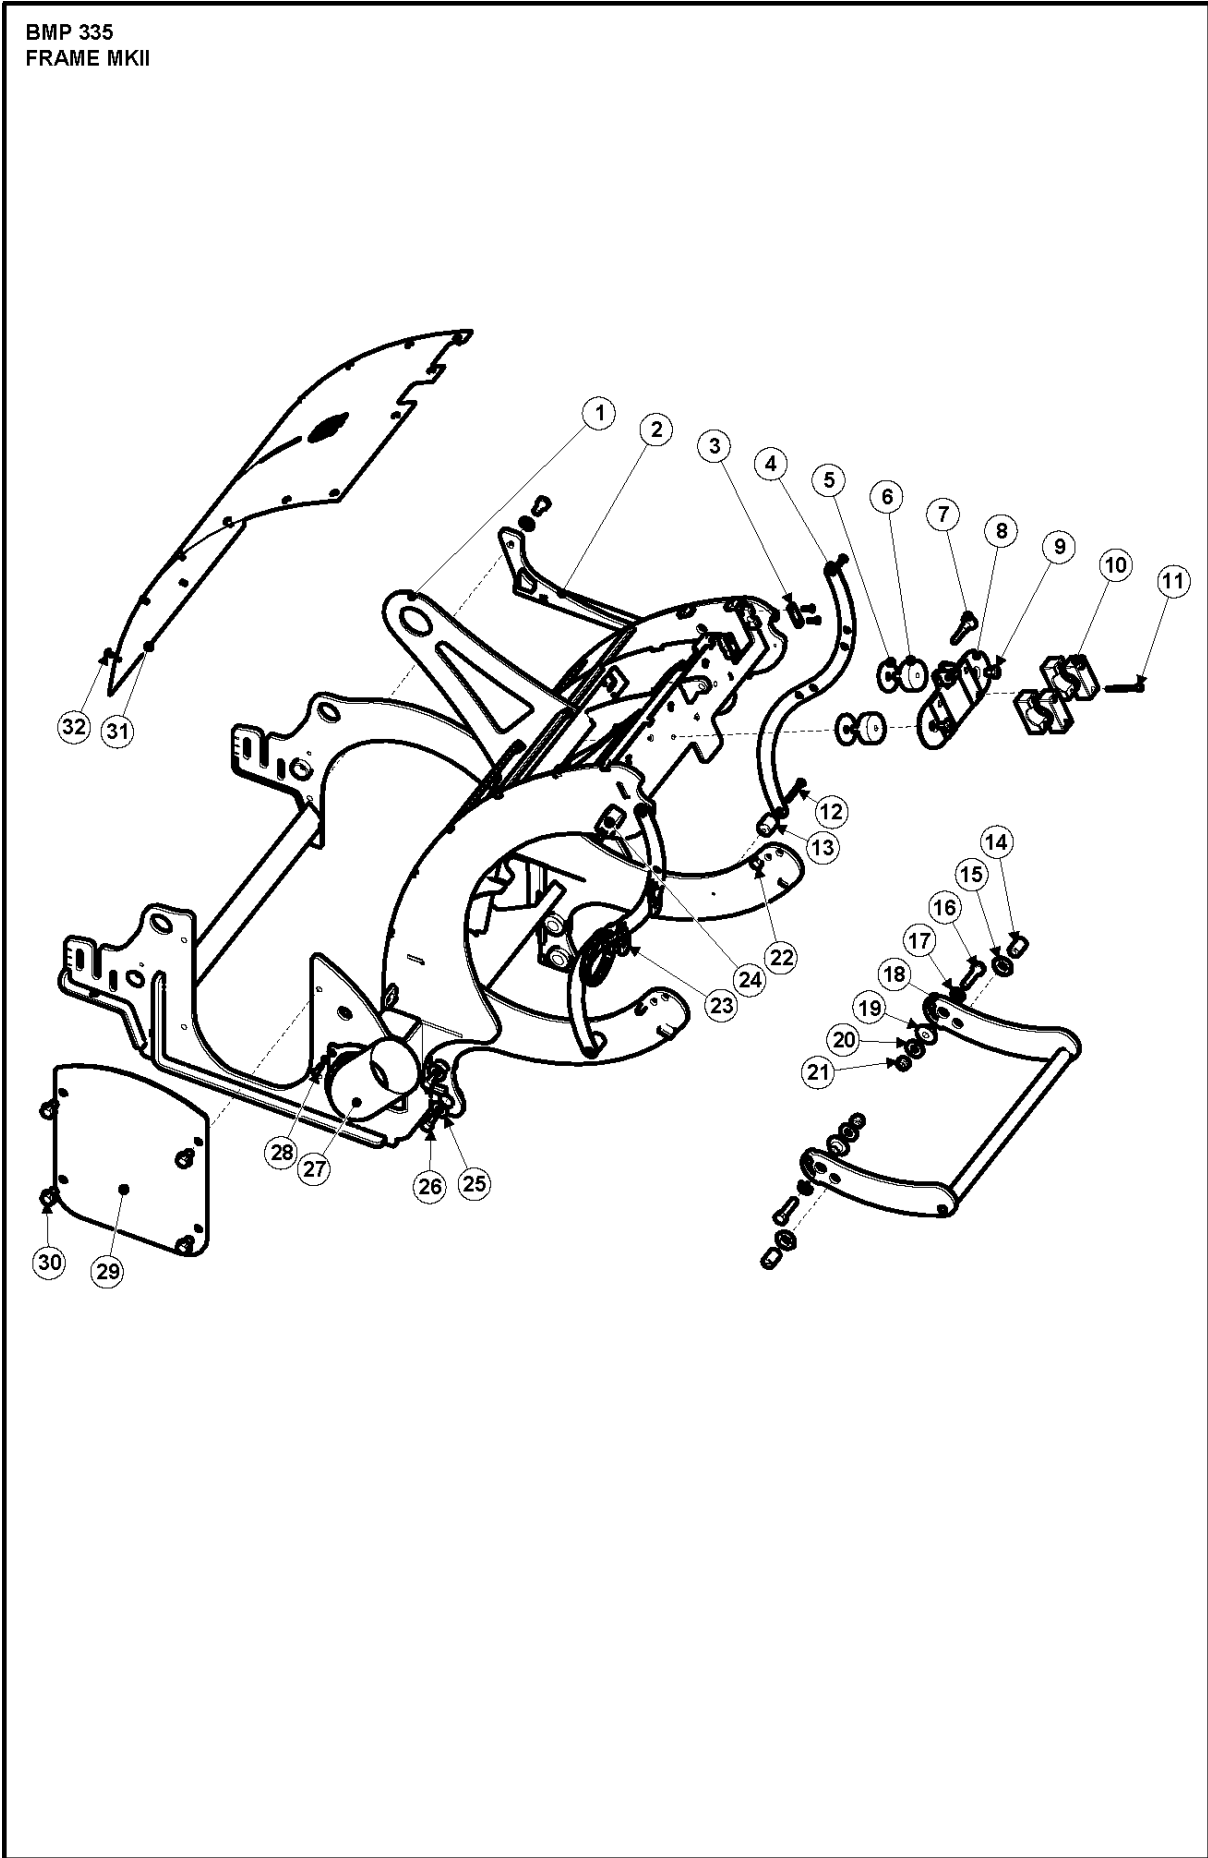

Ref	Part No	Description	Remark	QTY KIT
1	535 18 19-02	FRAME	FRAME	1
2	535 25 11-01	SUPPORT	SUPPORT	1
3	535 19 27-01	AXLE	AXLE	2
4	535 24 14-01	BAR	BAR	2
5	900 00 00-02	DUMMY PART	DUMMY PART	2
6	533 84 82-01	ABSORBER	ABSORBER	2
7	533 25 64-01	PIN	PIN	1
8	535 25 80-01	CLAMP	CLAMP	1
9	900 00 00-02	DUMMY PART	DUMMY PART	2
10	533 76 77-01	PIPE CLAMP	PIPE CLAMP	2
11	900 00 00-02	DUMMY PART	DUMMY PART	4
12	900 00 00-02	DUMMY PART	DUMMY PART	2
13	535 24 50-01	BUSH	BUSH	2
14	533 27 84-01	SPRING	SPRING	2
15	900 00 00-02	DUMMY PART	DUMMY PART	2
16	900 00 00-02	DUMMY PART	DUMMY PART	2
17	900 00 00-02	DUMMY PART	DUMMY PART	12
18	535 25 48-01	SUPPORT	SUPPORT	1
19	533 25 06-01	BUSHING	BUSHING	2
20	533 83 69-01	WASHER	WASHER	2
21	900 00 00-02	DUMMY PART	DUMMY PART	2
22	900 00 00-02	DUMMY PART	DUMMY PART	2
23	533 21 40-01	HOOK	HOOK	3
24	534 75 74-01	PIPE CLAMP	PIPE CLAMP	1
25	534 67 73-01	WASHER	WASHER	2
26	900 00 00-02	DUMMY PART	DUMMY PART	4
27	534 87 49-01	HOSE	HOSE	1
28	900 00 00-02	DUMMY PART	DUMMY PART	2
29	535 15 70-02	COVER	COVER	1
30	900 00 00-02	DUMMY PART	DUMMY PART	4
31	535 18 55-01	PLATE	PLATE	1
32	900 00 00-02	DUMMY PART	DUMMY PART	16