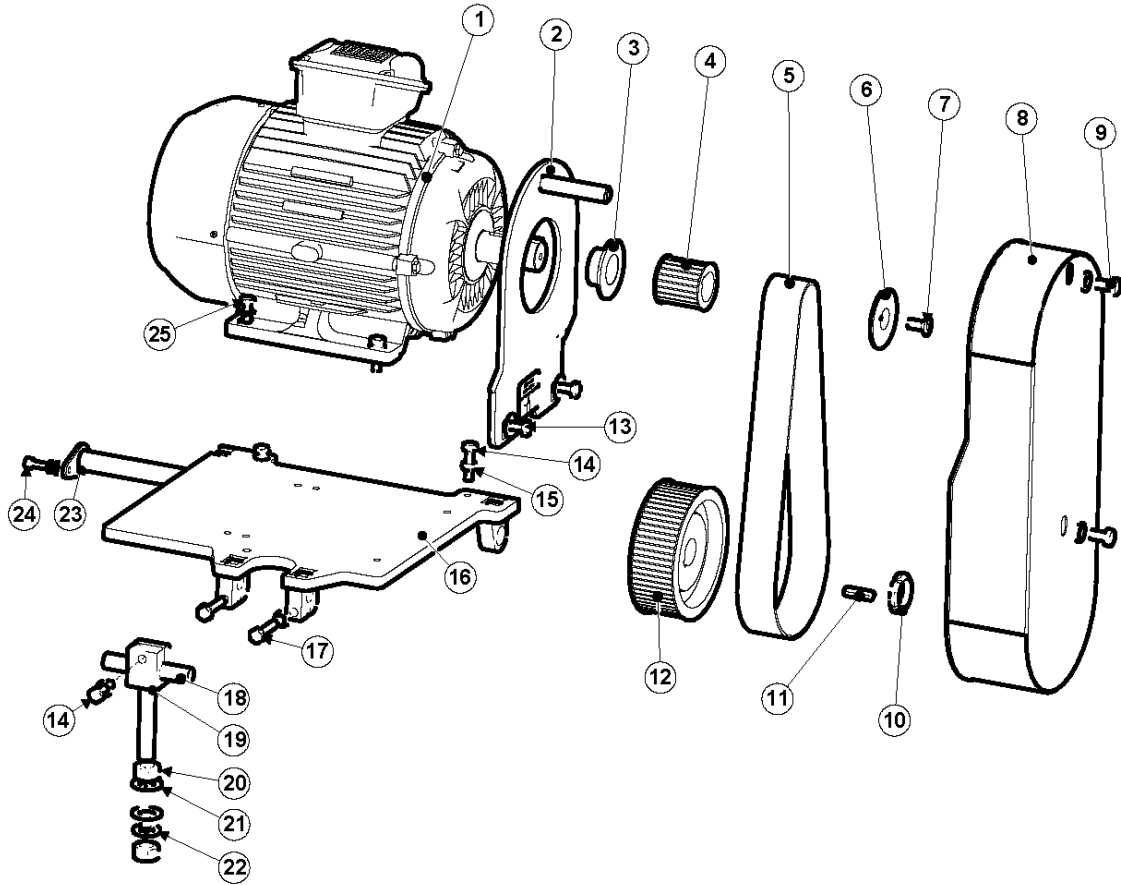

BMP 335
DRUMDRIVE - 11kW

DRUM MOTOR

BMP 335, 2022-04

Ref	Part No	Description	Remark	QTY KIT
1	534 71 15-01	MOTOR	MOTOR	1
2	535 21 73-01	MOUNTING PLATE	MOUNTING PLATE	1
3	534 86 35-01	SPACER RING	SPACER RING	1
4	534 63 76-01	PULLEY	PULLEY	1
5	534 31 94-01	BELT	BELT	1
6	534 72 51-01	BUSH	BUSH	1
7	900 00 00-02	DUMMY PART	DUMMY PART	1
8	533 86 73-01	BELT	BELT	1
9	900 00 00-02	DUMMY PART	DUMMY PART	1
10	533 58 73-01	SHAFT	SHAFT	1
11	533 46 01-01	KEY	KEY	1
12	534 63 75-01	PULLEY	PULLEY	1
13	900 00 00-02	DUMMY PART	DUMMY PART	2
14	900 00 00-02	DUMMY PART	DUMMY PART	3
15	900 00 00-02	DUMMY PART	DUMMY PART	2
16	535 21 44-02	PLATE	PLATE	1
17	900 00 00-02	DUMMY PART	DUMMY PART	2
18	535 35 70-01	LOCKING PIN	LOCKING PIN	1
19	534 57 15-01	EYE BOLT	EYE BOLT	1
20	900 00 00-02	DUMMY PART	DUMMY PART	2
21	900 00 00-02	DUMMY PART	DUMMY PART	2
22	900 00 00-02	DUMMY PART	DUMMY PART	1
23	535 21 51-01	AXLE	AXLE	1
24	900 00 00-02	DUMMY PART	DUMMY PART	1
25	900 00 00-02	DUMMY PART	DUMMY PART	4