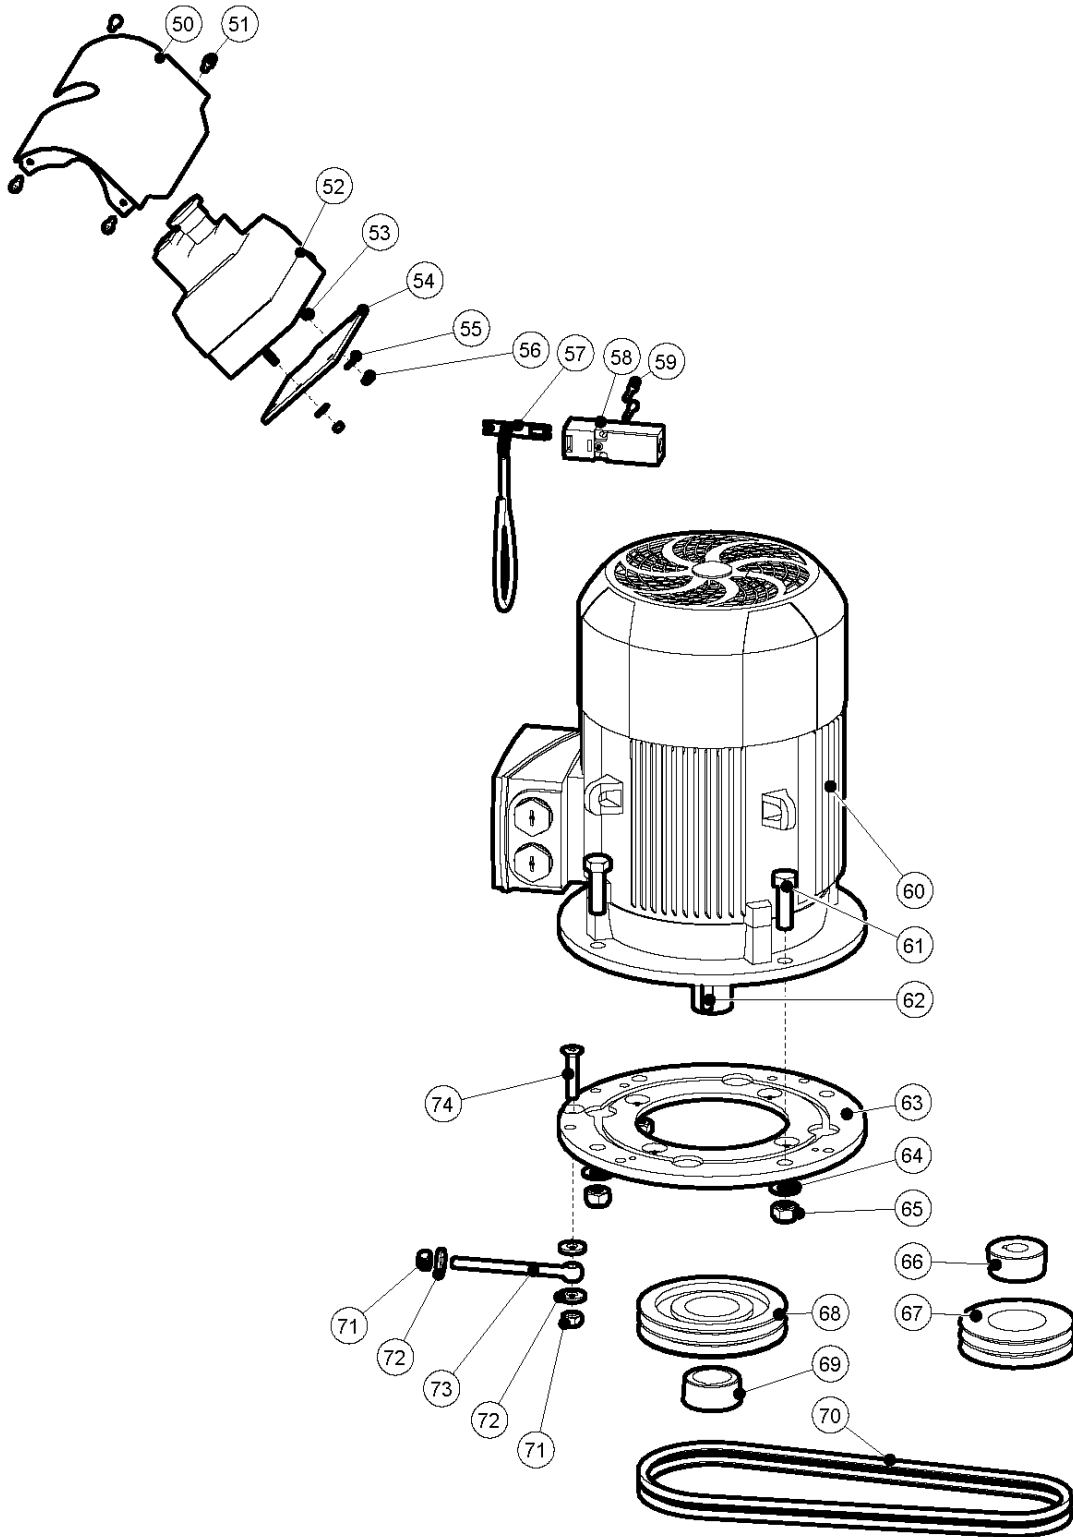

BG 250
CONTROLS MOTOR & PULLEYS - EU

Ref	Part No	Description	Remark	QTY KIT
51	900 00 00-02	DUMMY PART	DUMMY PART	4
52	534 55 02-01	ELECTRICAL SYSTEM	ELECTRICAL SYSTEM	1
53	900 00 00-02	DUMMY PART	DUMMY PART	2
54	533 65 11-01	PLATE	PLATE	1
55	900 00 00-02	DUMMY PART	DUMMY PART	2
56	900 00 00-02	DUMMY PART	DUMMY PART	2
57	533 28 91-01	KEY	KEY	1
58	533 38 74-01	SWITCH	SWITCH	1
59	900 00 00-02	DUMMY PART	DUMMY PART	2
60	534 57 28-01	FAN COVER	FAN COVER	1
60	534714402	TBD	MOTOR	1
61	900 00 00-02	DUMMY PART	DUMMY PART	4
62	900 00 00-02	DUMMY PART	DUMMY PART	1
63	534 03 54-01	MOUNT	MOUNT	1
64	900 00 00-02	DUMMY PART	DUMMY PART	4
65	900 00 00-02	DUMMY PART	DUMMY PART	4
66	533 89 24-01	BUSHING	BUSHING	1
67	533 71 90-01	BELT	BELT	1
68	533 25 60-01	SHEAVE	SHEAVE	1
69	533 77 89-01	BUSHING	BUSHING	1
70	533 36 38-01	BELT	BELT	2
71	900 00 00-02	DUMMY PART	DUMMY PART	2
72	900 00 00-02	DUMMY PART	DUMMY PART	3
73	533 69 83-01	EYE BOLT	EYE BOLT	1
74	900 00 00-02	DUMMY PART	DUMMY PART	1