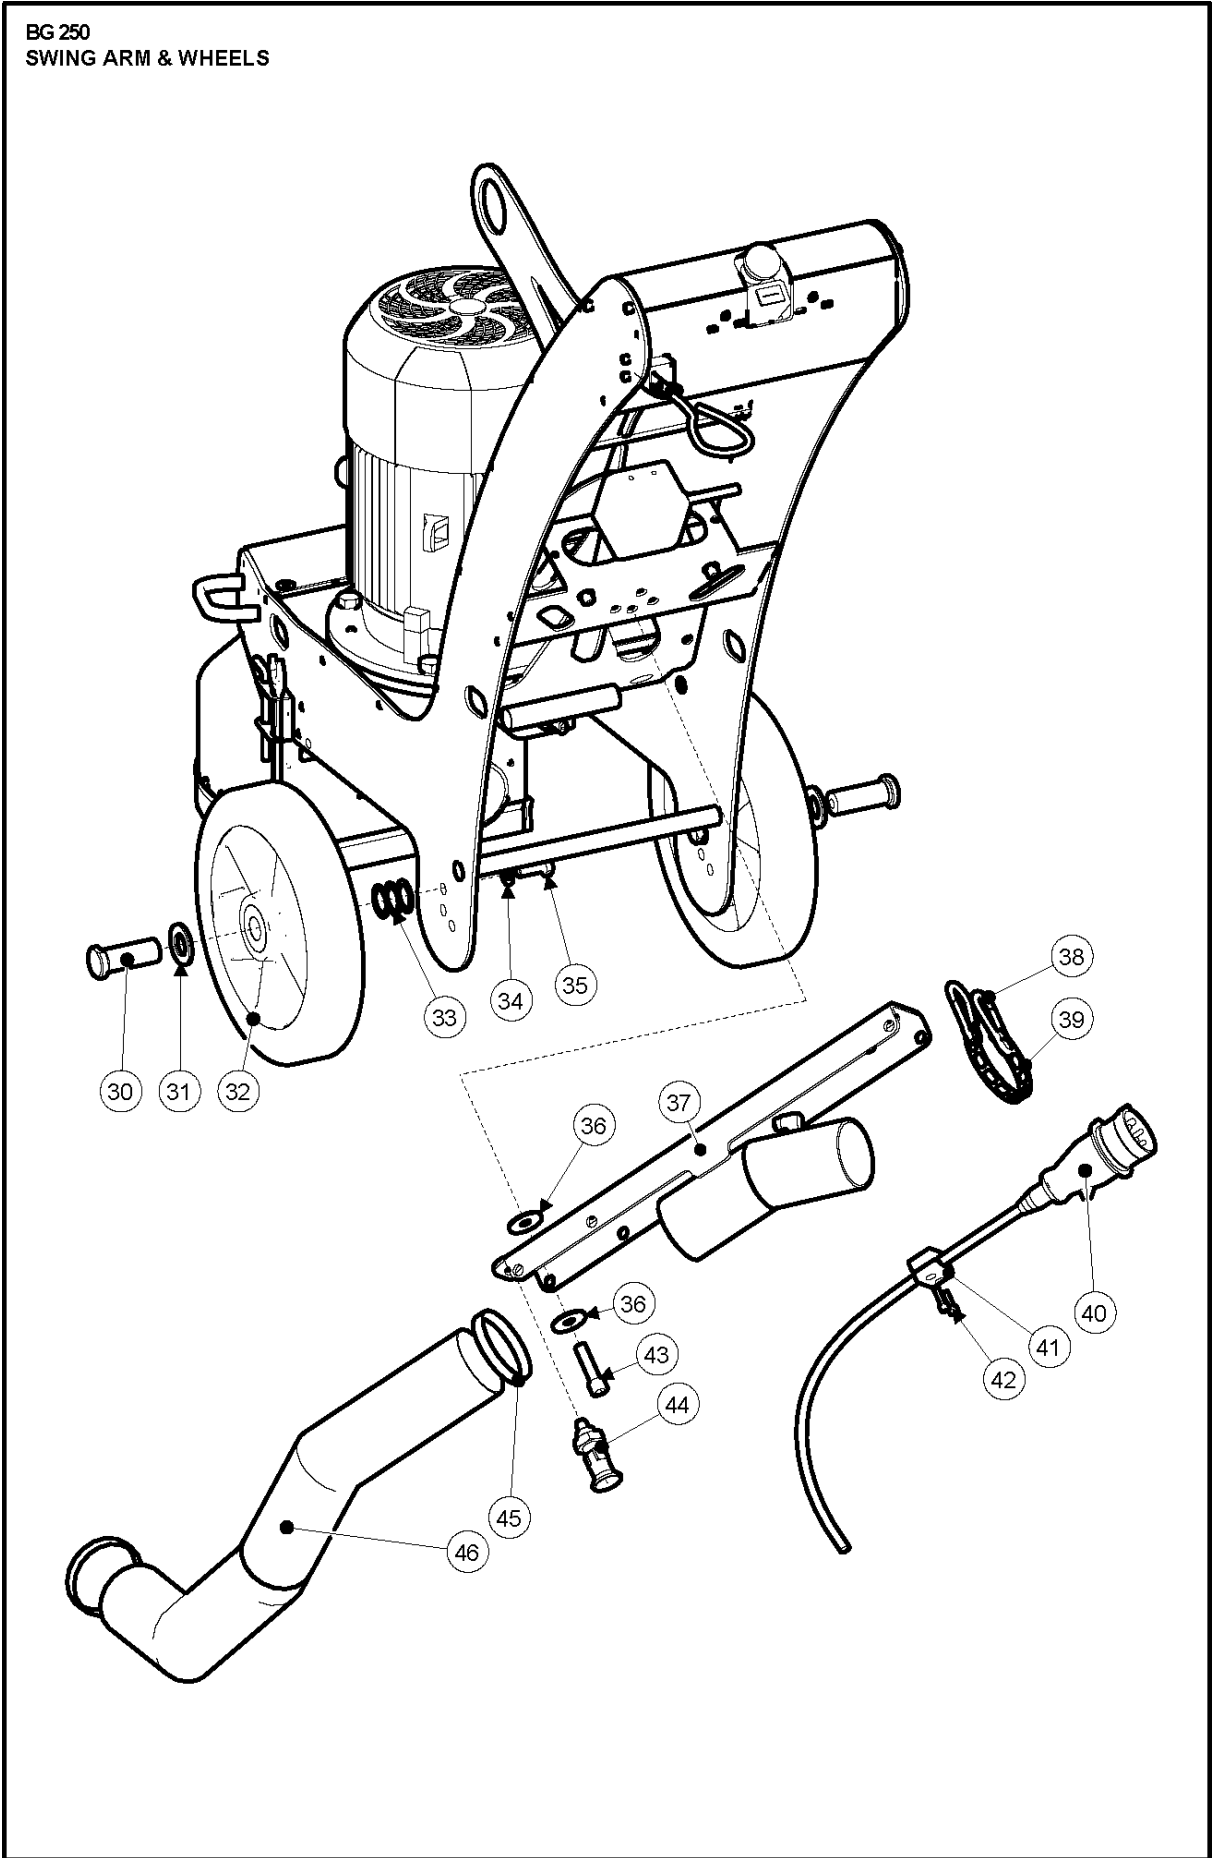

SPARE PARTS LIST

SURFACE PREPARATION EQUIPMENT

BG 250 ELECTRIC, 2022-04

**BG 250
STEERHANDLE & MACHINE SUPPORT**

STEERING

BG 250 ELECTRIC, 2022-04

Ref	Part No	Description	Remark	QTY KIT
1	534 08 35-01	GRIP	GRIP	2
2	535 35 42-01	STEERING WHEEL	STEERING WHEEL	1
3	900 00 00-02	DUMMY PART	DUMMY PART	2
4	900 00 00-02	DUMMY PART	DUMMY PART	6
5	534 87 18-01	CLAMP	CLAMP	2
6	900 00 00-02	DUMMY PART	DUMMY PART	2
7	900 00 00-02	DUMMY PART	DUMMY PART	2
8	534 42 61-01	BUSH	BUSH	2
9	900 00 00-02	DUMMY PART	DUMMY PART	2
10	900 00 00-02	DUMMY PART	DUMMY PART	1
11	900 00 00-02	DUMMY PART	DUMMY PART	2
12	533 08 47-01	HANDLE	HANDLE	1
13	533 74 24-01	KNOB	KNOB	1
14	533 12 39-01	LEVER	LEVER	1
15	533 45 93-01	SHIM	SHIM	2
16	531 49 21-01	LEVER	LEVER	1
17	900 00 00-02	DUMMY PART	DUMMY PART	4
18	534 76 98-01	STEEL	STEEL	1
19	531 47 61-01	LEVER	LEVER	1
20	900 00 00-02	DUMMY PART	DUMMY PART	6
21	900 00 00-02	DUMMY PART	DUMMY PART	3
22	900 00 00-02	DUMMY PART	DUMMY PART	1
23	900 00 00-02	DUMMY PART	DUMMY PART	3
24	534 66 34-01	LEVER	LEVER	1
25	534 66 35-01	LEVER	LEVER	1
26	534 69 59-01	SUPPORT	SUPPORT	1
26	533 39 05-01	STAND	STAND	1
27	900 00 00-02	DUMMY PART	DUMMY PART	2
28	900 00 00-02	DUMMY PART	DUMMY PART	2

PIVOTING ARM

BG 250 ELECTRIC, 2022-04

Ref	Part No	Description	Remark	QTY KIT
30	533 47 49-01	BOLT	BOLT	2
31	900 00 00-02	DUMMY PART	DUMMY PART	2
32	531 47 08-01	WHEEL	WHEEL	2
33	534 83 45-01	SHIM	SHIM	6
34	900 00 00-02	DUMMY PART	DUMMY PART	2
35	900 00 00-02	DUMMY PART	DUMMY PART	2
36	900 00 00-02	DUMMY PART	DUMMY PART	3
37	534 87 81-01	ARM	ARM	1
38	534 85 36-01	HOOK	HOOK	2
39	533 08 88-01	CHAIN	CHAIN	1
40	534 76 73-01	PLUG	PLUG	1
41	534 04 44-01	PIPE CLAMP	PIPE CLAMP	1
42	900 00 00-02	DUMMY PART	DUMMY PART	2
43	900 00 00-02	DUMMY PART	DUMMY PART	1
44	900 00 00-02	DUMMY PART	DUMMY PART	1
45	534 62 89-01	HOSE CLAMP	HOSE CLAMP	2
46	535 37 73-01	HOSE	HOSE	1