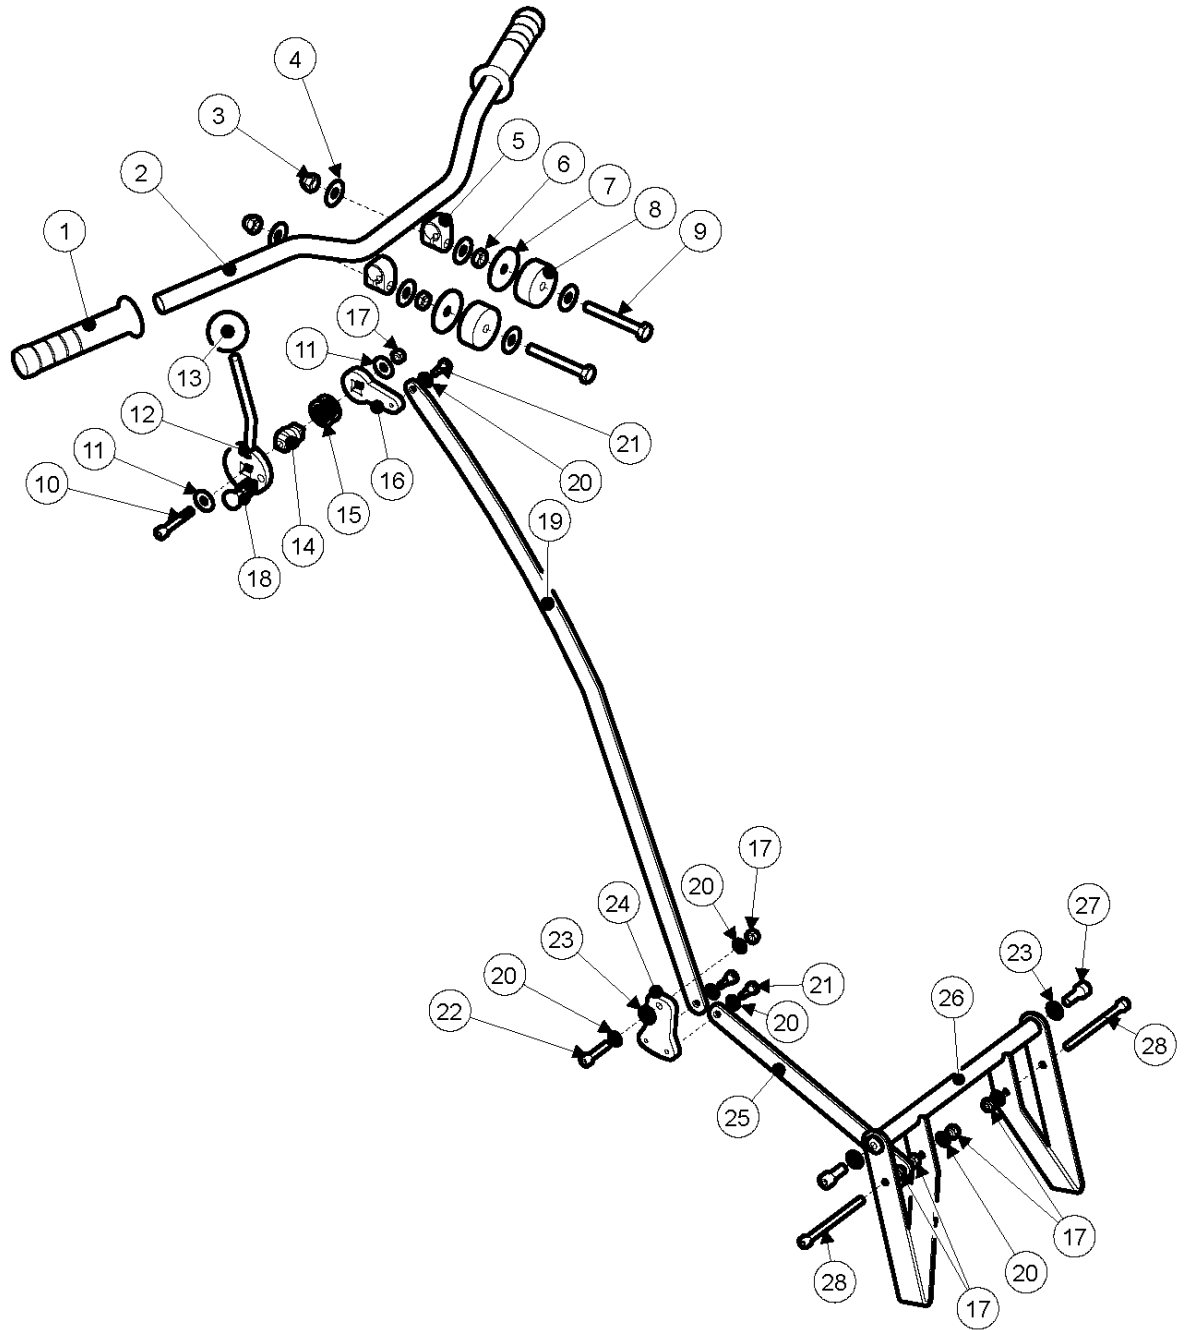

SPARE PARTS LIST

SURFACE PREPARATION EQUIPMENT

BG 250 ELECTRIC, 2022-04

**BG 250
STEERHANDLE & MACHINE SUPPORT**

STEERING

BG 250 ELECTRIC, 2022-04

Ref	Part No	Description	Remark	QTY KIT
1	534 08 35-01	GRIP	GRIP	2
2	535 35 42-01	STEERING WHEEL	STEERING WHEEL	1
3	900 00 00-02	DUMMY PART	DUMMY PART	2
4	900 00 00-02	DUMMY PART	DUMMY PART	6
5	534 87 18-01	CLAMP	CLAMP	2
6	900 00 00-02	DUMMY PART	DUMMY PART	2
7	900 00 00-02	DUMMY PART	DUMMY PART	2
8	534 42 61-01	BUSH	BUSH	2
9	900 00 00-02	DUMMY PART	DUMMY PART	2
10	900 00 00-02	DUMMY PART	DUMMY PART	1
11	900 00 00-02	DUMMY PART	DUMMY PART	2
12	533 08 47-01	HANDLE	HANDLE	1
13	533 74 24-01	KNOB	KNOB	1
14	533 12 39-01	LEVER	LEVER	1
15	533 45 93-01	SHIM	SHIM	2
16	531 49 21-01	LEVER	LEVER	1
17	900 00 00-02	DUMMY PART	DUMMY PART	4
18	534 76 98-01	STEEL	STEEL	1
19	531 47 61-01	LEVER	LEVER	1
20	900 00 00-02	DUMMY PART	DUMMY PART	6
21	900 00 00-02	DUMMY PART	DUMMY PART	3
22	900 00 00-02	DUMMY PART	DUMMY PART	1
23	900 00 00-02	DUMMY PART	DUMMY PART	3
24	534 66 34-01	LEVER	LEVER	1
25	534 66 35-01	LEVER	LEVER	1
26	534 69 59-01	SUPPORT	SUPPORT	1
26	533 39 05-01	STAND	STAND	1
27	900 00 00-02	DUMMY PART	DUMMY PART	2
28	900 00 00-02	DUMMY PART	DUMMY PART	2

PIVOTING ARM

BG 250 ELECTRIC, 2022-04

Ref	Part No	Description	Remark	QTY KIT
30	533 47 49-01	BOLT	BOLT	2
31	900 00 00-02	DUMMY PART	DUMMY PART	2
32	531 47 08-01	WHEEL	WHEEL	2
33	534 83 45-01	SHIM	SHIM	6
34	900 00 00-02	DUMMY PART	DUMMY PART	2
35	900 00 00-02	DUMMY PART	DUMMY PART	2
36	900 00 00-02	DUMMY PART	DUMMY PART	3
37	534 87 81-01	ARM	ARM	1
38	534 85 36-01	HOOK	HOOK	2
39	533 08 88-01	CHAIN	CHAIN	1
40	534 76 73-01	PLUG	PLUG	1
41	534 04 44-01	PIPE CLAMP	PIPE CLAMP	1
42	900 00 00-02	DUMMY PART	DUMMY PART	2
43	900 00 00-02	DUMMY PART	DUMMY PART	1
44	900 00 00-02	DUMMY PART	DUMMY PART	1
45	534 62 89-01	HOSE CLAMP	HOSE CLAMP	2
46	535 37 73-01	HOSE	HOSE	1