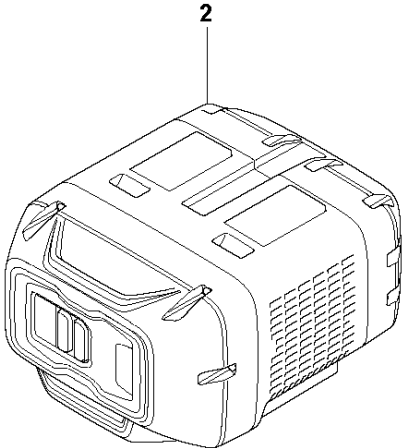

G K 1 PACE RESCUE
ACCESSORIES

ACCESSORIES

K 1 PACE RESCUE, 2022-02

Ref	Part No	Description	Remark	QTY KIT
1	970 49 50-01	BATTERY CHARGER	EU	1
1	970 49 50-03	BATTERY CHARGER	US	1
1	970 49 50-04	BATTERY CHARGER	JP	1
1	970 49 50-05	BATTERY CHARGER	AY/NZ/AR	1
1	970 49 50-06	BATTERY CHARGER	SZ	1
1	970 49 50-02	BATTERY CHARGER	UK	1
1	970 49 51-01	BATTERY CHARGER	EU	1
1	970 49 51-03	BATTERY CHARGER	US	1
1	970 49 51-04	BATTERY CHARGER	JP	1
1	970 49 51-05	BATTERY CHARGER	AU/NZ/AR	1
1	970 49 51-06	BATTERY CHARGER	SZ	1
1	970 49 51-02	BATTERY CHARGER	UK	1
2	970 49 42-01	BATTERY	With Bluetooth EU, AU, NZ, JP	1
2	970 49 41-01	BATTERY	With Bluetooth - EU, AU, NZ, JP	1
2	970 49 43-01	BATTERY	Without Bluetooth - RoW	1
2	970 49 42-02	BATTERY	With Bluetooth - US	1
2	970 49 40-01	BATTERY	Without Bluetooth - RoW	1
2	970 49 41-02	BATTERY	With Bluetooth - US	1
3	506 38 26-01	TOOL		1
4	504 00 05-03	ABRASIVE DISC	Vari-Disc Abrasive 14"	1
4	574 85 40-01	DIAMOND BLADE	Vari-Cut FR3 14"	1
4	529 66 40-01	DIAMOND BLADE	Elite-Cut 14"	1
4	529 66 39-01	DIAMOND BLADE	Tacti-Cut 14"	1