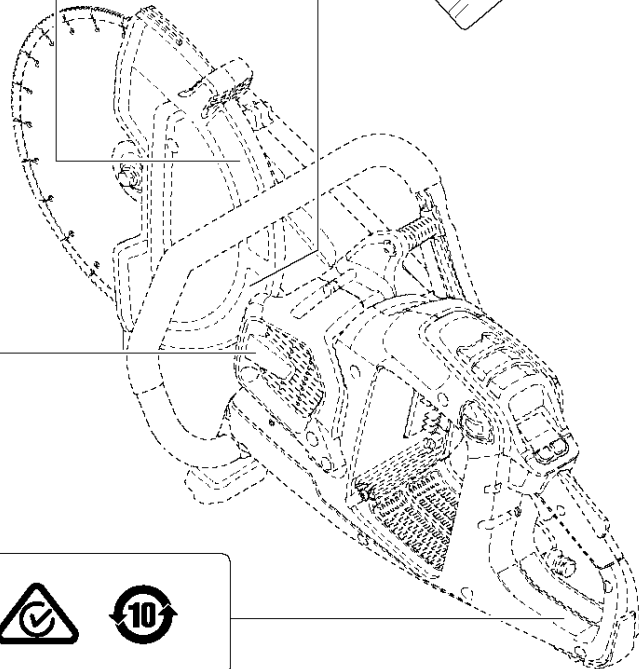

H K 1 PACE RESCUE
DECALS

1

HUSQVARNA AB, 56182 HUSKVARNA, SWEDEN
MADE IN SWEDEN
www.husqvarna.com