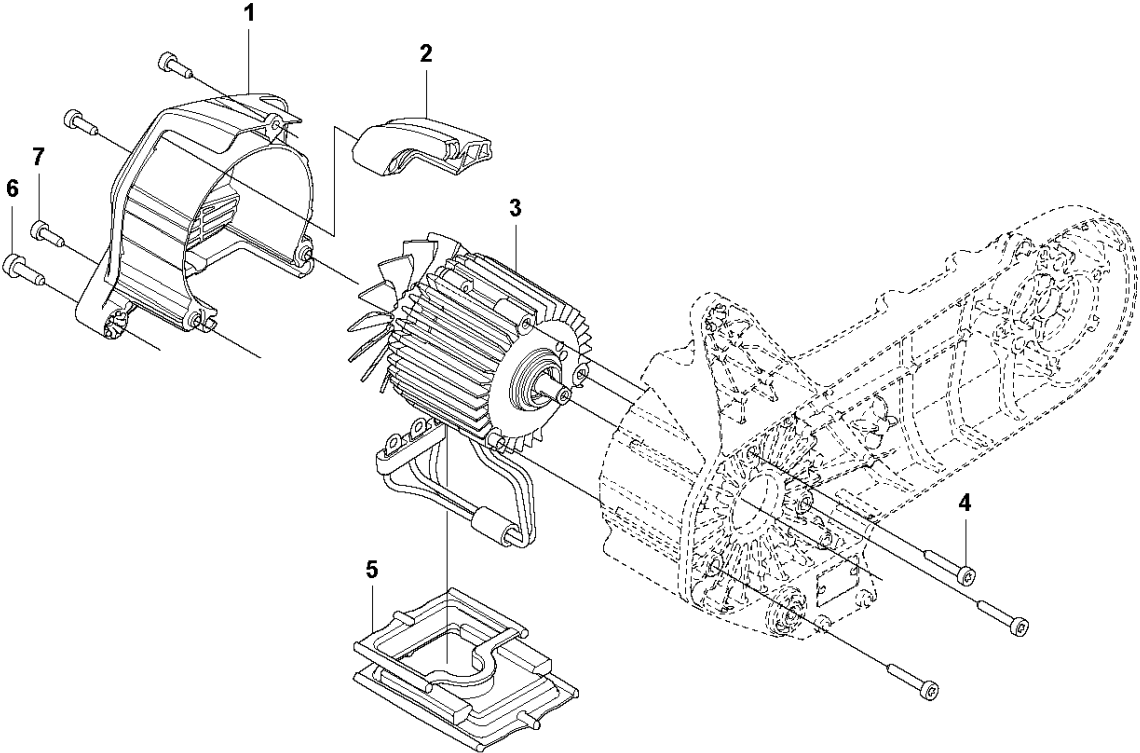

E K 1 PACE RESCUE
MOTOR

MOTOR

K 1 PACE RESCUE, 2022-02

Ref	Part No	Description	Remark	QTY KIT
1	597 62 35-01	MOTOR COVER		1
2	529 70 86-01	DAMPER		1
3	595 87 14-02	MOTOR ASSY		1
4	503 21 53-30	SCREW ITXSCM		3
4	544 21 84-20	SCREW ITXSCM		1
5	597 79 40-01	GROMMET		1
6	544 06 12-01	SCREW ITXSCM		1
7	503 21 53-20	SCREW ITXSCM		3