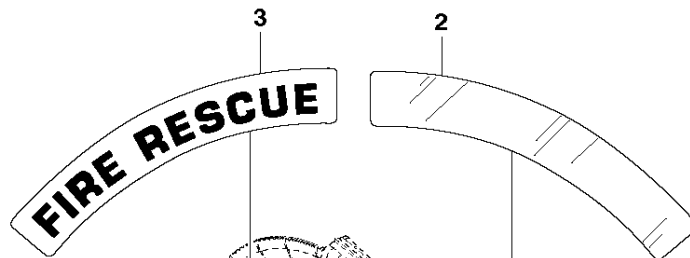

H K 1 PACE RESCUE
DECALS

1

HUSQVARNA AB, 56182 HUSKVARNA, SWEDEN
MADE IN SWEDEN
www.husqvarna.com