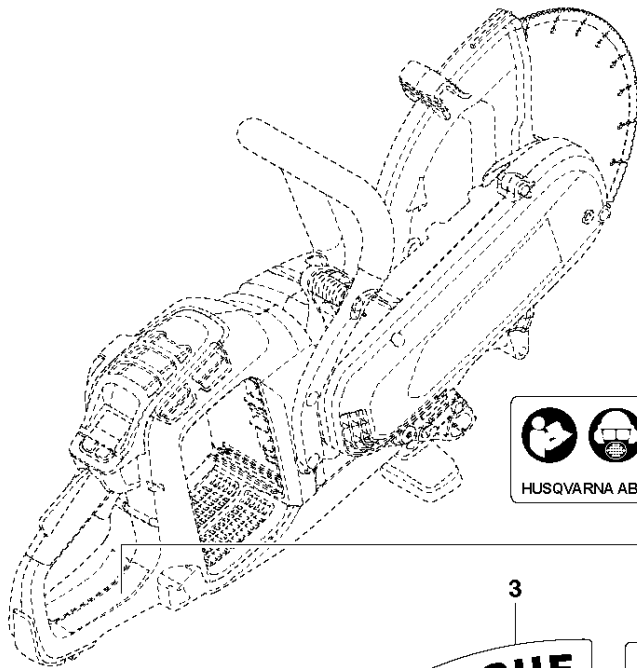

H K 1 PACE RESCUE
DECALS

1

HUSQVARNA AB, 56182 HUSKVARNA, SWEDEN
MADE IN SWEDEN
www.husqvarna.com