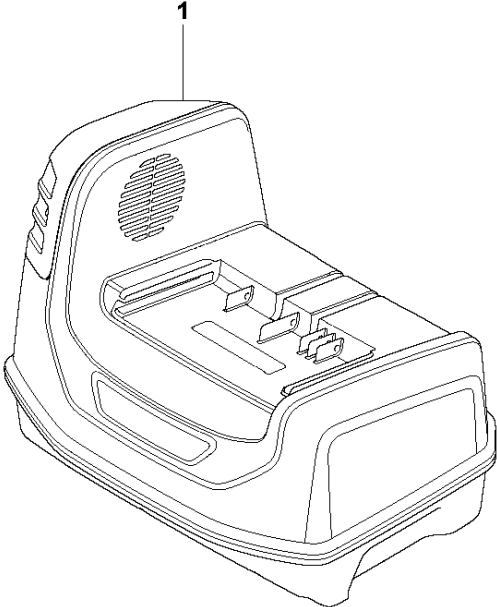

G K 1 PACE RESCUE
ACCESSORIES

ACCESSORIES

K 1 PACE RESCUE, 2022-02

Ref	Part No	Description	Remark	QTY KIT
1	970 49 50-01	BATTERY CHARGER	EU	1
1	970 49 50-03	BATTERY CHARGER	US	1
1	970 49 50-04	BATTERY CHARGER	JP	1
1	970 49 50-05	BATTERY CHARGER	AY/NZ/AR	1
1	970 49 50-06	BATTERY CHARGER	SZ	1
1	970 49 50-02	BATTERY CHARGER	UK	1
1	970 49 51-01	BATTERY CHARGER	EU	1
1	970 49 51-03	BATTERY CHARGER	US	1
1	970 49 51-04	BATTERY CHARGER	JP	1
1	970 49 51-05	BATTERY CHARGER	AU/NZ/AR	1
1	970 49 51-06	BATTERY CHARGER	SZ	1
1	970 49 51-02	BATTERY CHARGER	UK	1
2	970 49 42-01	BATTERY	With Bluetooth EU, AU, NZ, JP	1
2	970 49 41-01	BATTERY	With Bluetooth - EU, AU, NZ, JP	1
2	970 49 43-01	BATTERY	Without Bluetooth - RoW	1
2	970 49 42-02	BATTERY	With Bluetooth - US	1
2	970 49 40-01	BATTERY	Without Bluetooth - RoW	1
2	970 49 41-02	BATTERY	With Bluetooth - US	1
3	506 38 26-01	TOOL		1
4	504 00 05-03	ABRASIVE DISC	Vari-Disc Abrasive 14"	1
4	574 85 40-01	DIAMOND BLADE	Vari-Cut FR3 14"	1
4	529 66 40-01	DIAMOND BLADE	Elite-Cut 14"	1
4	529 66 39-01	DIAMOND BLADE	Tacti-Cut 14"	1