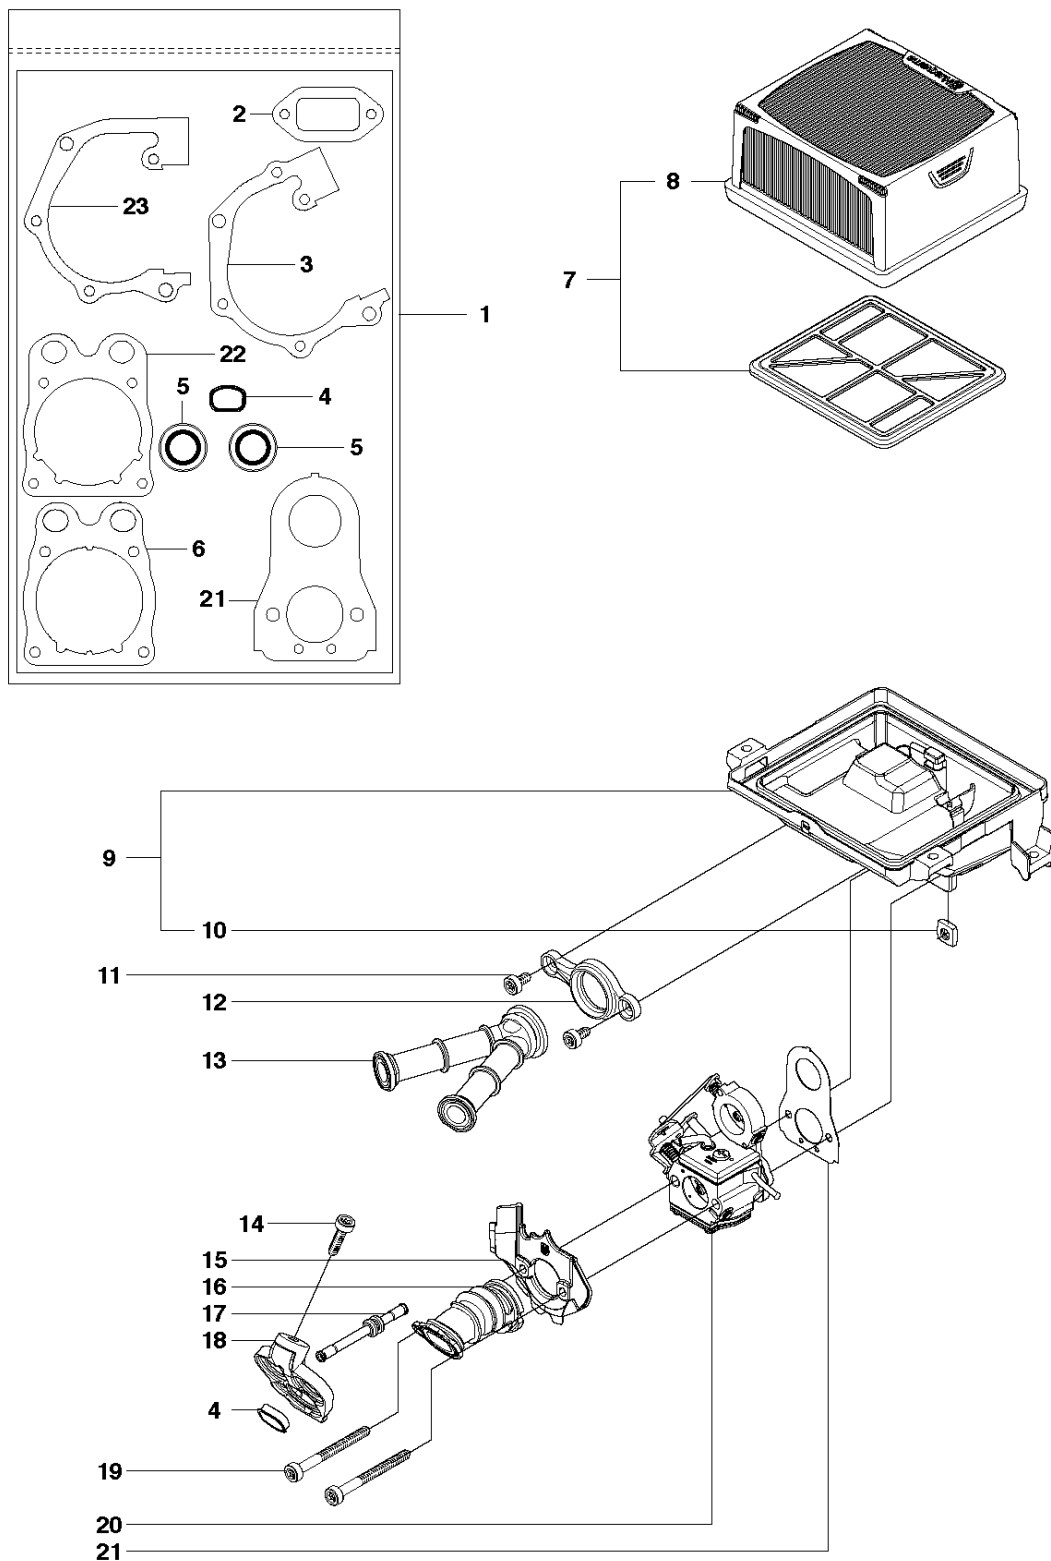

L K760 Cut-n-Break
AIR FILTER

AIR FILTER

K760 CUT-N-BREAK, 2013-06

Ref	Part No	Description	Remark	QTY KIT
1	581 35 74-01	GASKET KIT	incl. 2 - 6, 21 - 23	1
2	506 37 69-02	GASKET		1
3	506 37 70-03	GASKET		1
4	544 21 93-02	INSERT		1
5	503 26 02-04	SEALING RING	Blue	1
6	581 28 53-01	GASKET		1
7	574 36 23-01	AIR FILTER ASSY	Incl. 8	1
8	525 47 06-01	AIR FILTER ASSY		1
9	575 35 40-01	CARBURETTOR BRACKET	Incl. 10	1
10	581 77 48-01	NUT		4
11	503 21 53-10	SCREW ITXSCM		2
12	506 37 06-01	FLANGE INLET PIPE		1
13	525 73 32-01	INLET PIPE		1
14	503 21 53-20	SCREW ITXSCM		1
15	576 89 01-01	HEAT SHIELD		1
16	525 73 31-01	INLET PIPE		1
17	578 76 07-01	IMPULSE HOSE		1
18	574 23 18-01	PLATE		1
19	503 21 53-56	SCREW ITXSCM		2
20	578 24 34-01	CARBURETTOR	Zama C3-EL53	1
21	506 37 68-04	GASKET		1
22	506 37 67-01	CYLINDER		1
23	506 37 70-02	GASKET		1