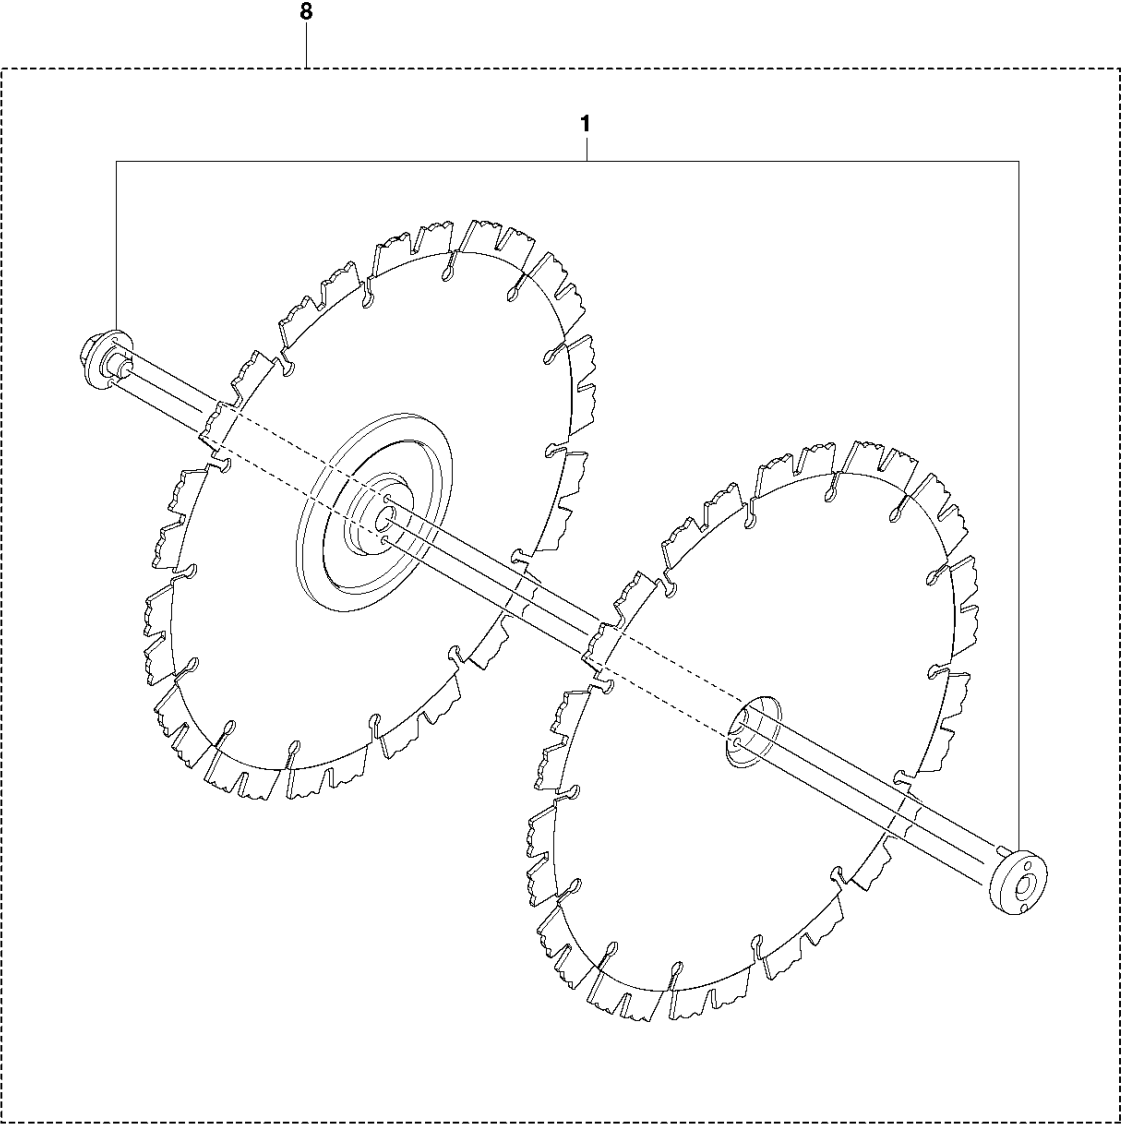

SPARE PARTS LIST

POWER CUTTERS

K760 CUT-N-BREAK, 2013-06

CUTTER ARM

K760 CUT-N-BREAK, 2013-06

Ref	Part No	Description	Remark	QTY KIT
1	575 27 99-01	CUTTER ARM	Incl. 2, 9 - 16, 21 - 28	1
2	544 10 50-04	HOSE	Incl. 3 - 8	1
3	504 87 52-01	SEALING		1
4	544 04 17-01	HOSE		1
5	506 40 57-02	GROMMET		1
6	506 35 27-02	PROTECTIVE SPRING		1
7	506 09 56-05	HOSE CLAMP		1
8	506 40 98-02	NIPPLE		1
9	506 40 55-02	BELT GUARD		1
10	503 26 30-08	O-RING		4
11	506 40 64-03	BLADE GUARD		1
12	506 40 61-01	SPRING		1
13	525 56 45-01	BELT COVER		1
14	503 21 53-10	SCREW ITXSCM		6
15	506 40 56-01	DEFLECTION LIMITER		1
16	544 10 37-03	BAR	Incl. 17 - 20	1
17	506 40 28-02	BEARING CAGE		1
18	544 10 59-01	BEARING		1
19	506 40 29-02	BUSHING		1
20	574 44 76-01	BAR PLATE		1
21	506 37 27-02	BELT		1
22	506 40 65-02	BLADE GUARD		1
23	506 40 61-02	SPRING		1
24	506 40 46-02	WEAR PROTECTION		1
25	503 21 28-10	SCREW CCRPANT		1
26	506 40 51-01	STOP		1
27	724 12 84-01	SCREW CRPANM		1
28	506 40 56-02	DEFLECTION LIMITER		1
29	544 37 44-02	LABEL		1
30	544 10 57-03	BEARING CAGE	Incl. 17-18	1

B K760 CUT-N-BREAK
CUTTING BLADE

CUTTING BLADE

K760 CUT-N-BREAK, 2013-06

Ref	Part No	Description	Remark	QTY KIT
1	501 00 88-08	SCREW KIT		1
8	574 83 62-01	DIAMOND BLADE	EL10 CnB Soft	1
8	574 83 62-02	DIAMOND BLADE	EL35 CnB Medium	1
8	574 83 62-03	DIAMOND BLADE	EL70 CnB Hard	1