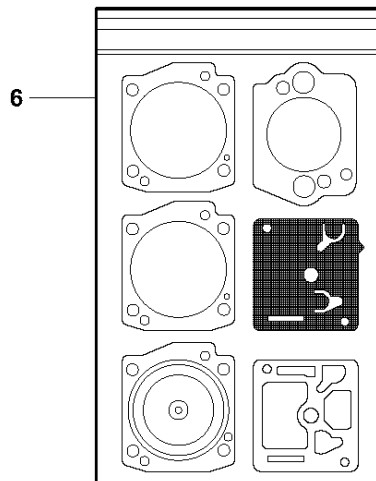

M K760 Cut-n-Break
CARBURETTOR

CARBURETOR

K760 CUT-N-BREAK, 2013-06

Ref	Part No	Description	Remark	QTY KIT
5	578 24 34-01	CARBURETTOR	Zama C3-EL53	1
1	593 31 00-01	CHOKE SHAFT		1
2	506 39 65-01	ROD		1
3	593 33 29-01	VALVE KIT		1
4	506 39 75-01	SPRING		1
6	506 40 99-02	GASKET KIT		1
7	506 41 00-04	GASKET KIT		1
8	544 83 65-01	SPRING		1
9	593 30 99-01	THROTTLE SHAFT		1