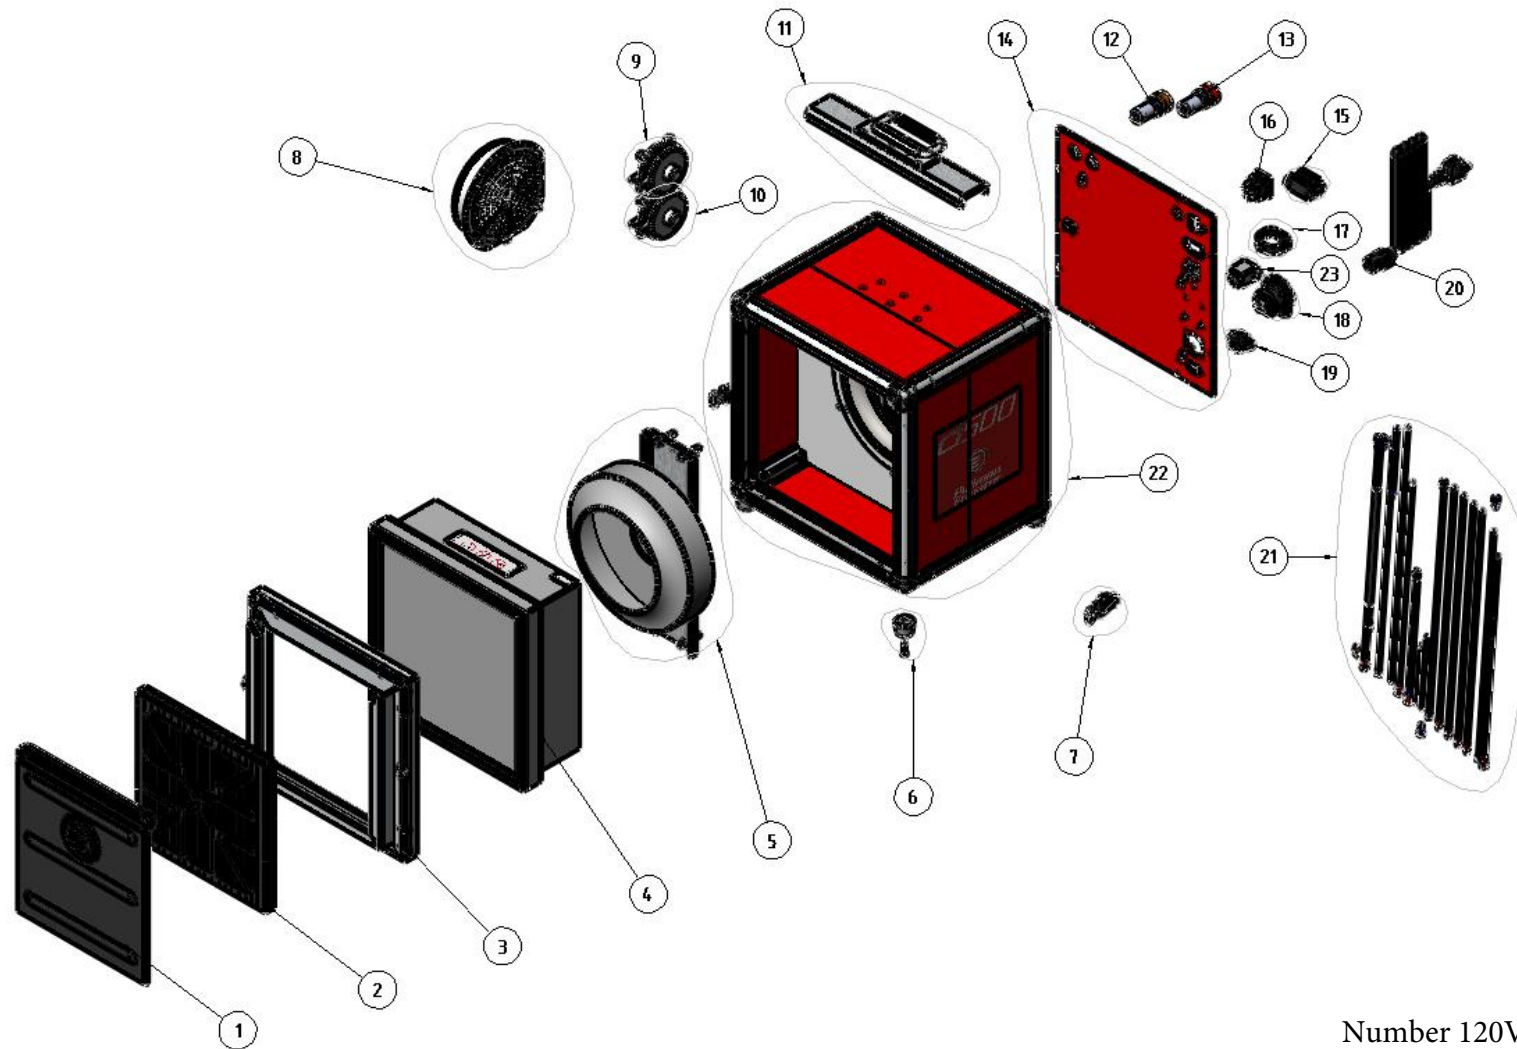

A1000

Number 120V
Number 230V

967757101
967756801

Pos	P.E Article Number (valid until 2018-02-28)	HVA Article Number (valid from 2017-11-27)	Description	QTY
1	201100213	590480801	PRE-FILTER PROTECT COVER (ex.A1000)	1
2	201000014	590430001	PRE-FILTER 12X12X1 INCH (ex.A1000)	1
3	201100218	592017001	FRONT FRAME COVER FOR A1000	1
4	200700532	590460801	FILTER OF A1000	1
5	201100220a	592017301	FAN ASSEMBLY KIT (ex.A1000)	1
6	201000367	590475101	RUBBER FOOT KIT	4
7	201000426	590461201	LOCK KIT (ex.A1000)	2
8	201000417	591235301	AIR OUTLET KIT (ex. A1000)	1
9	201000418	590461001	PRESSURE SENSOR KIT (ex. A-Line)	1
10	201000418a	590462401	PRESSURE SENSOR KIT (ex. A-Line)	1
11	201000419	590461101	HANDLE KIT (ex.A1000)	1
12	201200275	592041901	ALARM YELLOW LAMP 230 KIT	1
13	201100228	592017801	SOUND ALARM 80dB RED LAMP KIT	1
14	201200297	592042901	BACKSIDE PLATE KIT (ex.A1000)	1
15	201000133	590415301	COUNTER KIT	1
16	201100236	590403001	SWITCH KIT	1
17	201000422a	590462501	CABLE FIX KIT	1
18	201100212	592016701	ELECTRICAL OUTLET KIT (ex.A2000 230V)	1
19	201000339	591981401	POWER INLET KIT (ex. A-LINE)	1
20	201100234	592018001	POWER CORD KIT 230V (ex. A-LINE)	1
21	201200298	592043001	CABLE KIT (A1000)	1
22	201200299	592043101	AL FRAME BOX KIT (ex. A1000)	1
23	201000430a	591985301	RELAY KIT (ex. A1000)	1