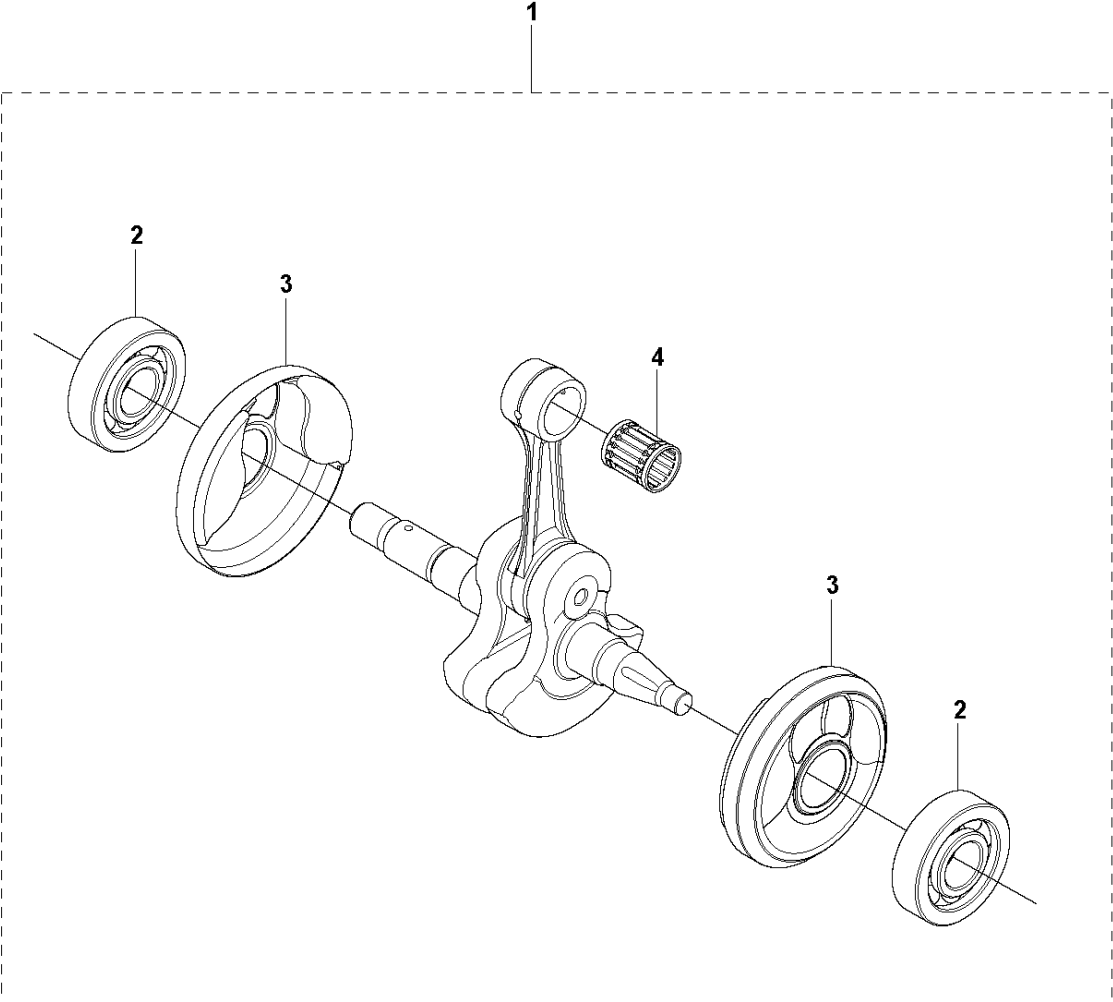

K970 III RING
ENGINE

1

ENGINE

K970 III RING, 2017-03

Ref	Part No	Description	Remark	QTY KIT
1	588 48 74-06	ENGINE		1

K970 III RING
CRANKSHAFT

CRANKSHAFT

K970 III RING, 2017-03