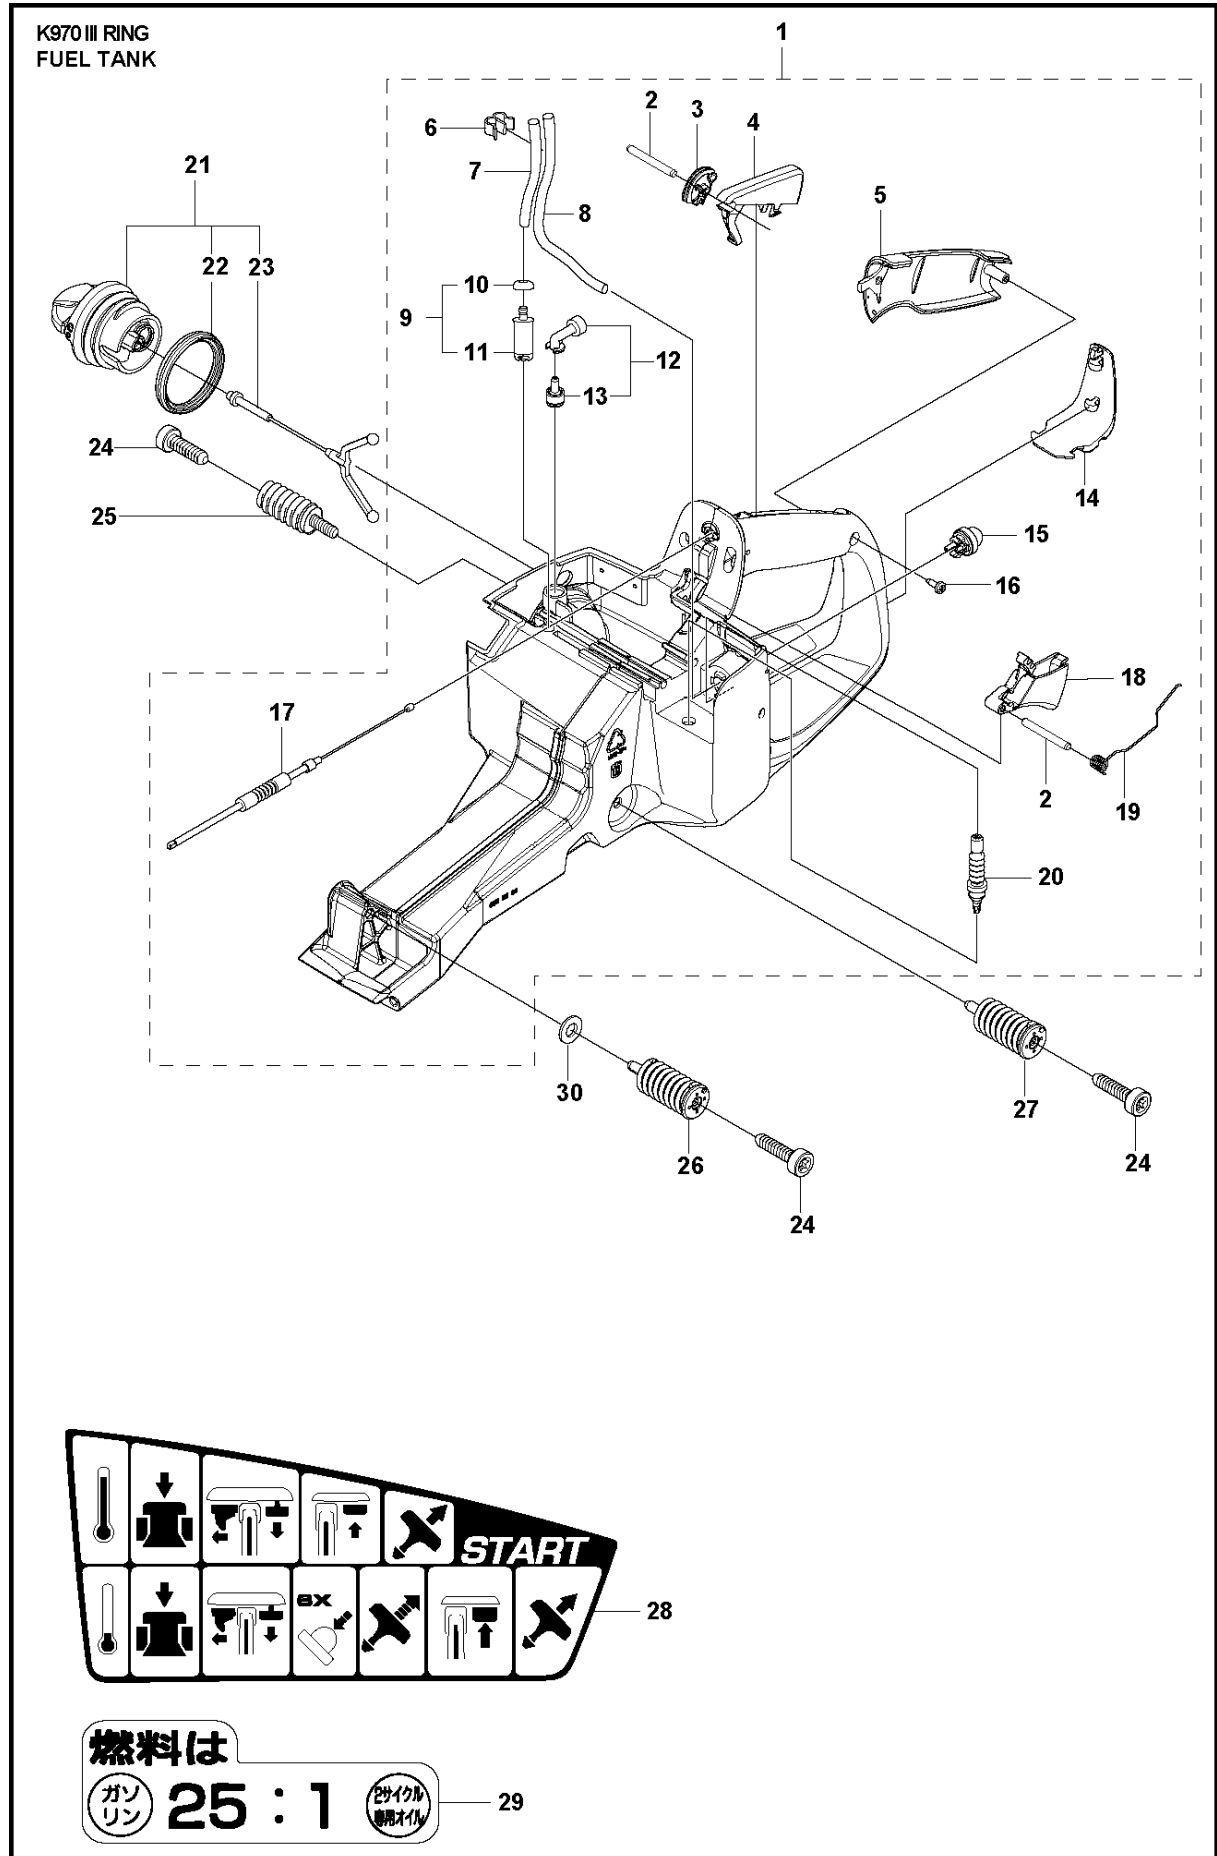

CYLINDER, PISTON & MUFFLER

K970 III RING, 2017-03

Ref	Part No	Description	Remark	QTY KIT
1	544 21 84-40	SCREW ITXSCM		6
2	586 35 10-03	CYLINDER ASSY	Incl. 9 - 10, 13	1
3	577 99 76-02	HEAT DEFLECTOR		1
4	585 28 09-01	GASKET		1
5	587 63 11-01	MUFFLER ASSY		1
6	503 21 53-25	SCREW ITXSCM		1
7	503 23 04-02	WASHER		1
8	584 91 22-01	DECOMPRESSION VALVE		1
9	594 89 01-01	GASKET	Paper gasket	1
10	506 41 32-02	PISTON	Incl. 11 - 12	1
11	503 28 90-35	PISTON RING		2
12	737 44 13-00	CIRCLIP		2
13	503 25 61-01	NEEDLE BEARING		1
15	544 22 98-08	GASKET KIT	Incl. 4, 9, 15 - 16	1
16	503 26 02-04	SEALING RING		2
17	506 41 39-04	GASKET		1
14	578 11 91-01	SLEEVE		1
18	577 98 89-01	GASKET		1
19	576 49 94-01	GASKET	Metal gasket	1
20	544 21 84-01	SCREW ITXSCM		2