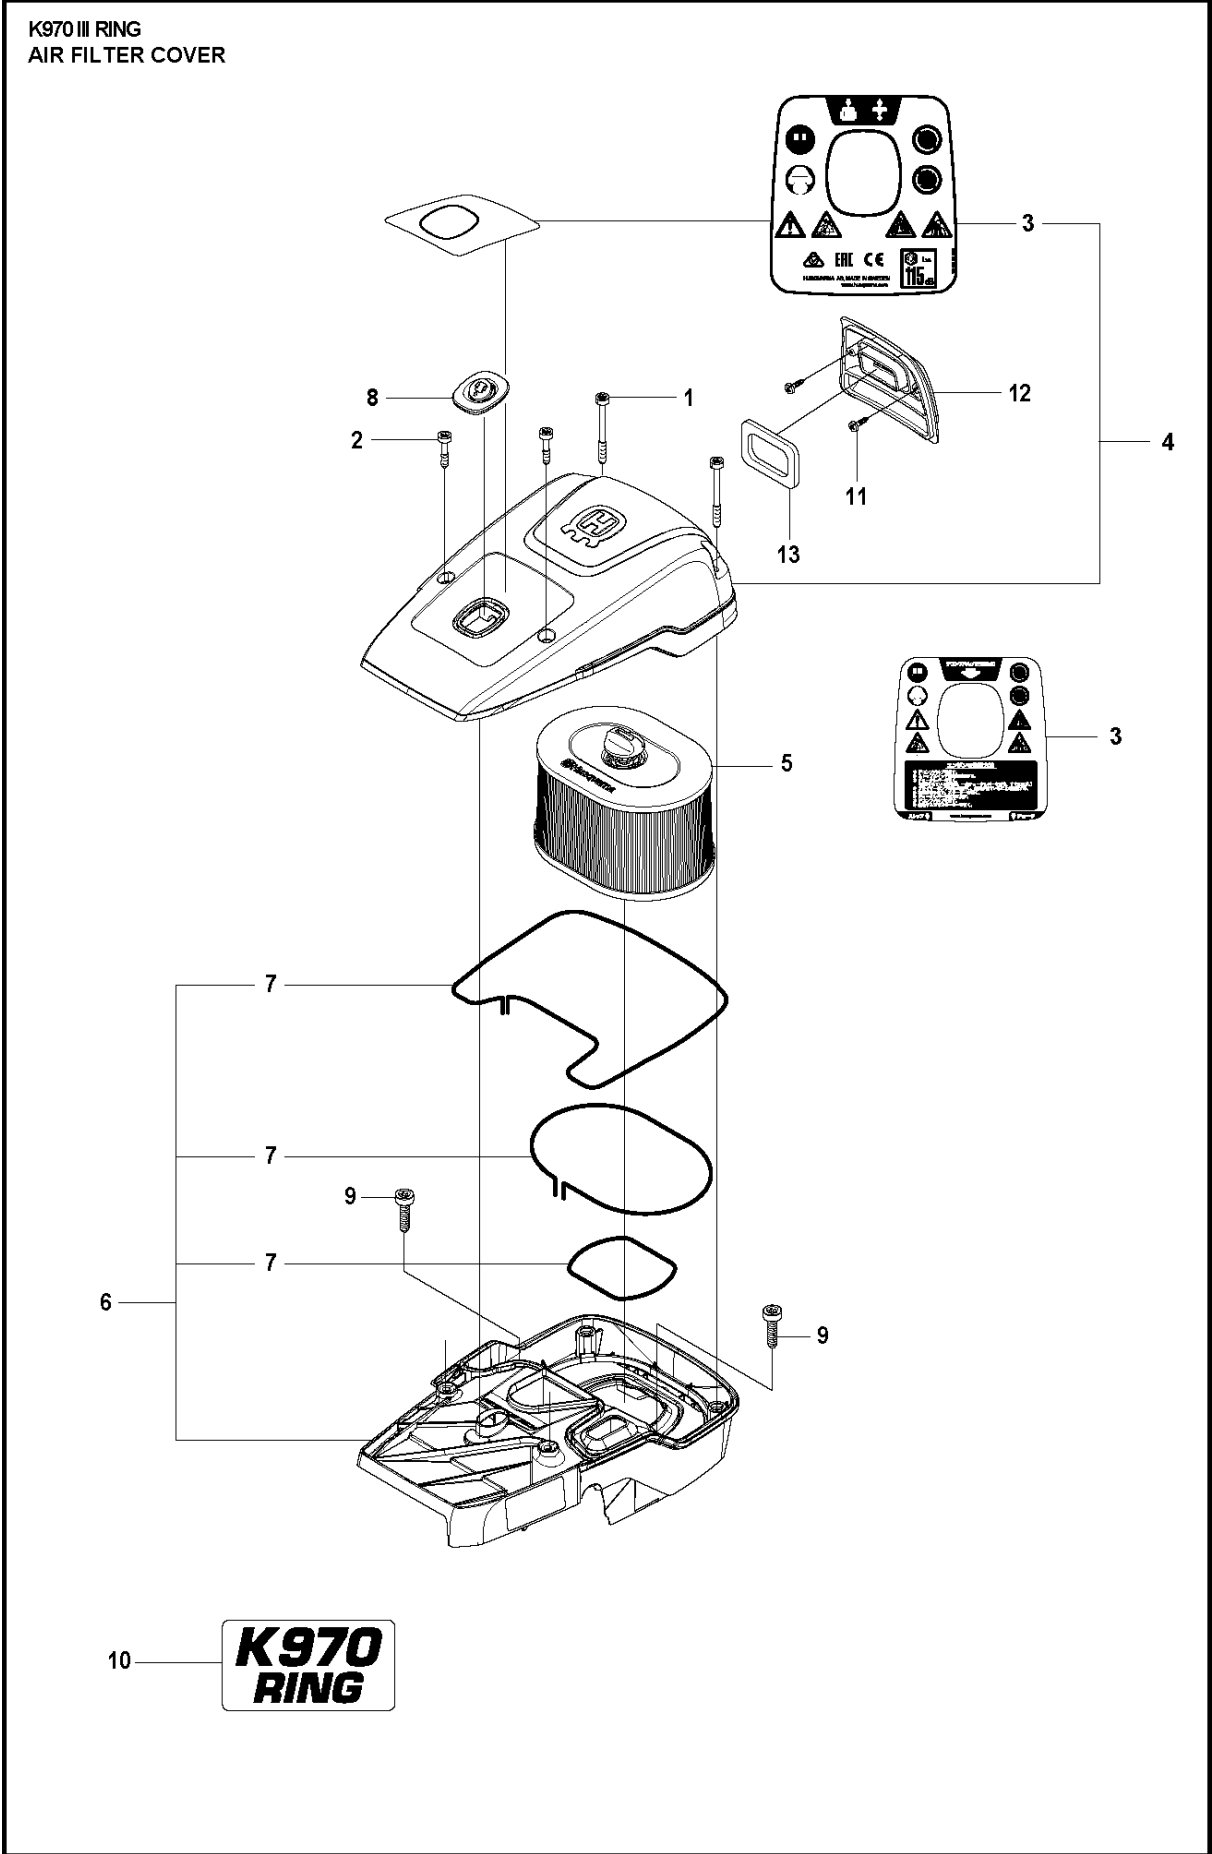

SPARE PARTS LIST

POWER CUTTERS

K970 III RING, 2017-03

K970 III RING
BELTGUARD & PULLEY

BELT GUARD & PULLEY

K970 III RING, 2017-03

Ref	Part No	Description	Remark	QTY KIT
1	506 28 09-07	BELT GUARD	Incl. 2	1
2	544 93 31-01	LABEL		1
3	503 21 53-21	SCREW ITXSCM		4
4	503 70 15-04	CLUTCH ASSY	Incl. 5	1
5	588 42 15-01	CLUTCH SPRING		3
6	525 62 10-01	DRIVING PULLEY ASSY	Incl 7 - 8	1
7	525 83 18-01	BALL BEARING		2
8	506 31 69-01	DUST COVER		1

K970 III RING
BELT

BELT

K970 III RING, 2017-03

Ref	Part No	Description	Remark	QTY KIT
1	544 90 84-01	BELT		1
2	506 28 06-06	BELT TENSIONER ASSY	Incl. 3 - 12	1
3	544 21 84-37	SCREW ITXSCM		1
4	506 33 53-02	LEVER		1
5	506 33 52-02	SPACER		2
6	506 33 51-01	ROLLER		1
7	525 83 18-01	BALL BEARING		2
8	735 31 28-10	CIRCLIP		1
9	506 33 53-01	LEVER		1
10	732 21 16-01	LOCK NUT		1
11	506 33 54-01	SPACER		1
12	544 21 84-01	SCREW ITXSCM		1

CARBURETOR

K970 III RING, 2017-03

Ref	Part No	Description	Remark	QTY KIT
1	505 28 33-10	HOSE CLAMP		1
2	506 41 41-01	INLET PIPE		1
3	544 15 01-01	FLANGE		1
4	503 21 53-16	SCREW ITXSCM		2
5	544 11 39-01	CONSOLE		1
6	503 21 53-30	SCREW ITXSCM		1
7	506 41 42-01	PLATE		1
8	584 91 30-01	CARBURETTOR	RWJ-7	1
9	505 14 84-01	LEVER		1
10	576 49 04-01	THROTTLE CABLE ASSY		1
11	598 60 25-01	FLANGE		1
12	521 92 67-01	INLET PIPE		1
13	510 24 39-01	FILTER		1
14	501 97 18-02	SCREW ITXSCM		2
15	586 06 21-01	CHISEL GUIDE		1
16	506 23 20-11	CHOKE	Incl. 17	1
17	506 27 25-01	WEAR PROTECTION		1
18	502 44 58-01	GASKET KIT	Walbro RWJ-5	1
19	502 44 59-03	REPAIR KIT	Walbro RWJ-5	1
20	593 77 77-01	CHOKE SHAFT		1
21	593 77 69-01	THROTTLE SHAFT		1