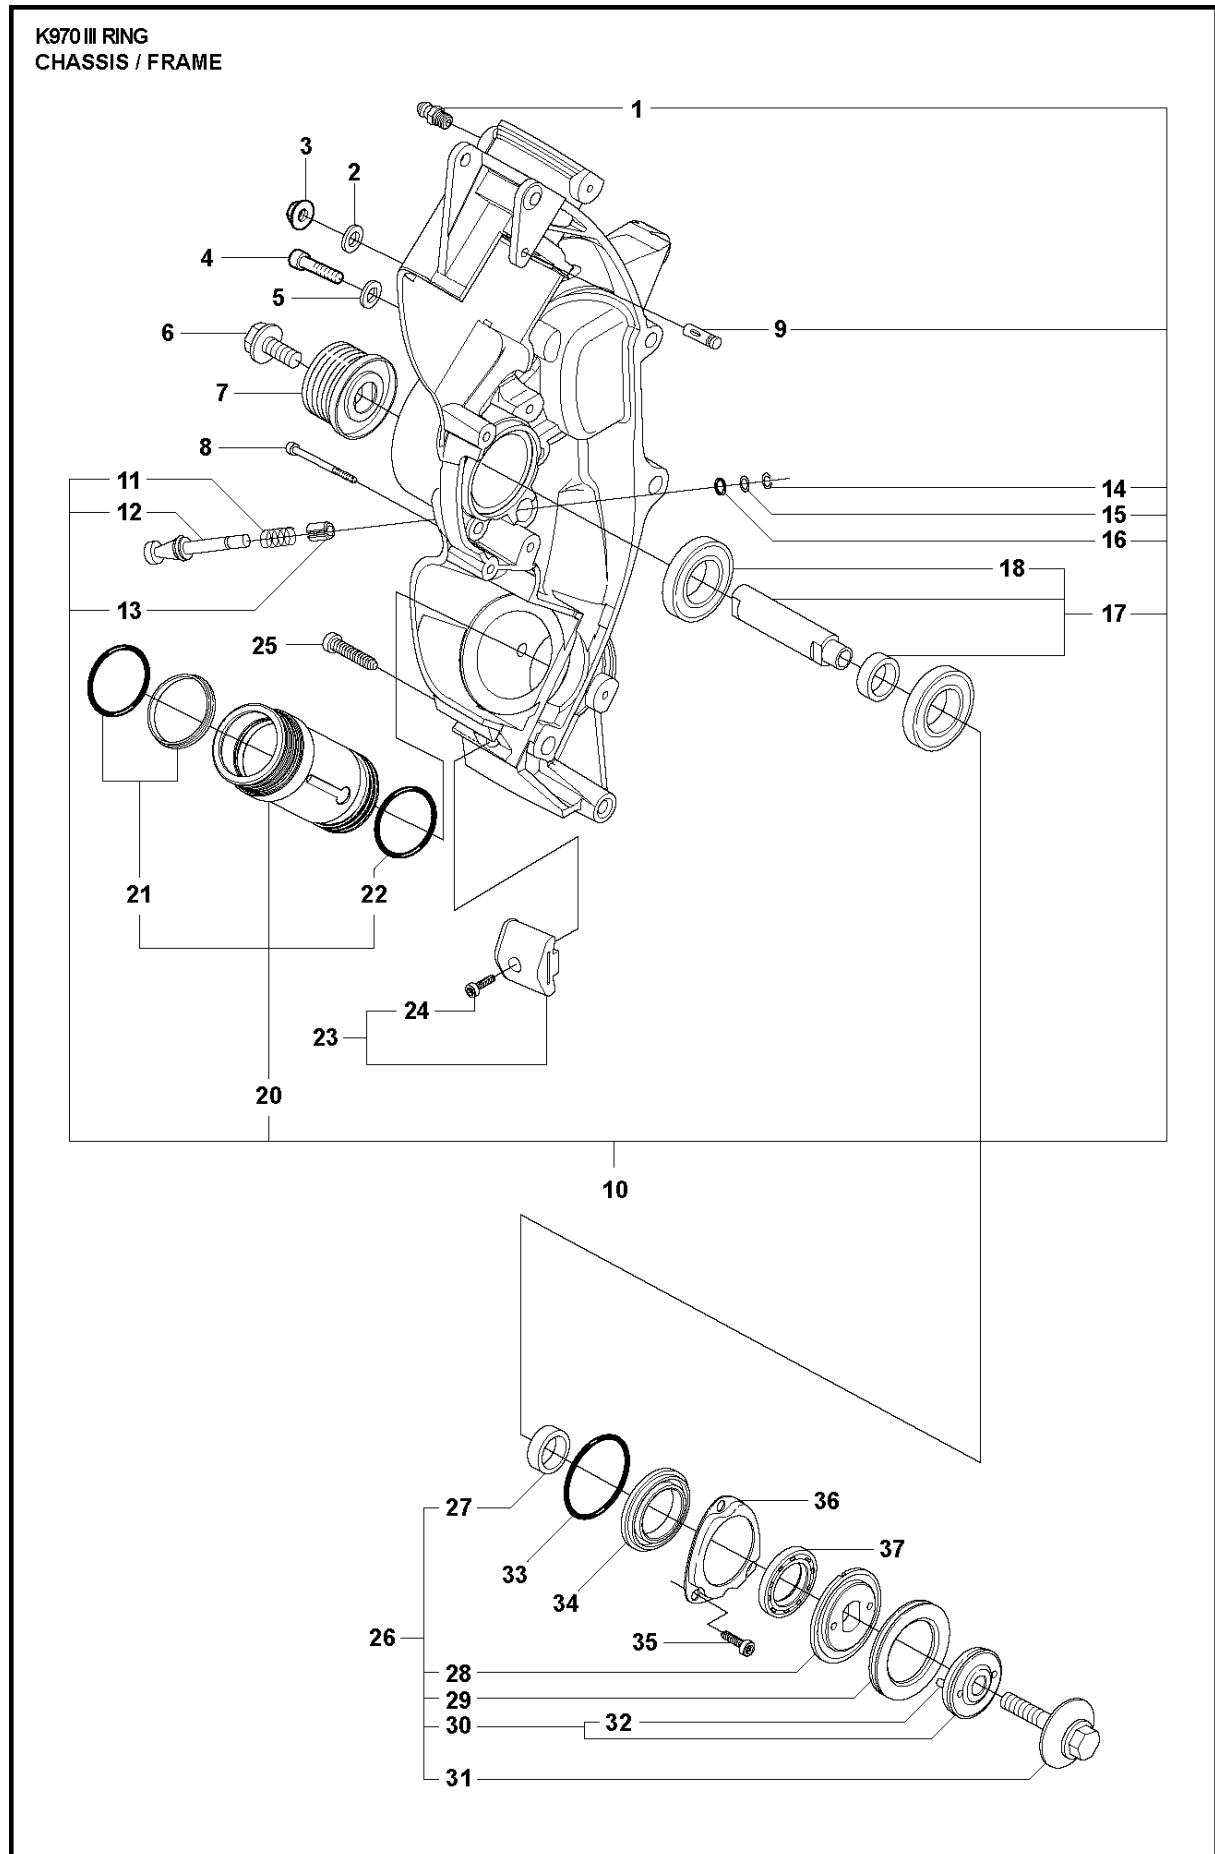

LEVEL ASSY

K970 III RING, 2017-03

Ref	Part No	Description	Remark	QTY KIT
1	506 35 18-08	LEVER ASSY	Incl. 2, 5 - 18	2
2	506 35 21-03	SUPPORT ROLLER	Incl. 3, 4	1
3	503 22 04-01	NUT	Fine thread	1
4	506 30 34-01	DRIVER		1
5	506 39 95-01	SEALING		1
6	506 32 17-01	WASHER		1
7	506 37 93-02	SPACING SLEEVE		1
8	503 26 20-01	SEALING RING		1
9	735 31 28-10	CIRCLIP		1
10	525 83 18-01	BALL BEARING		2
11	506 31 68-02	SPACING SLEEVE		1
12	506 30 33-02	SPACING SLEEVE		1
13	506 49 32-02	SHAFT		1
14	506 34 63-01	WASHER		1
15	503 22 00-01	HEXAGON NUT		1
16	503 26 30-08	O-RING		1
17	503 26 30-26	O-RING		2
18	506 34 64-01	SCREW		1
19	506 33 49-03	SPACING TUBE		2
20	506 49 33-03	COVER	Incl. 21 - 24	1
21	503 23 04-03	WASHER		4
22	503 20 54-35	SCREW		4
23	740 42 04-00	O-RING		2
24	506 33 08-01	THREAD INSERT		2
25	505 57 49-01	ADJUSTMENT WHEEL		2
26	506 37 63-01	SPACER		2
27	506 37 64-01	RUBBER BUSHING		2
28	725 53 81-56	SCREW IHSCM		2
29	506 35 19-03	WEAR PROTECTION	Incl. 29	1
30	505 57 41-16	SCREW ITXSCM		1