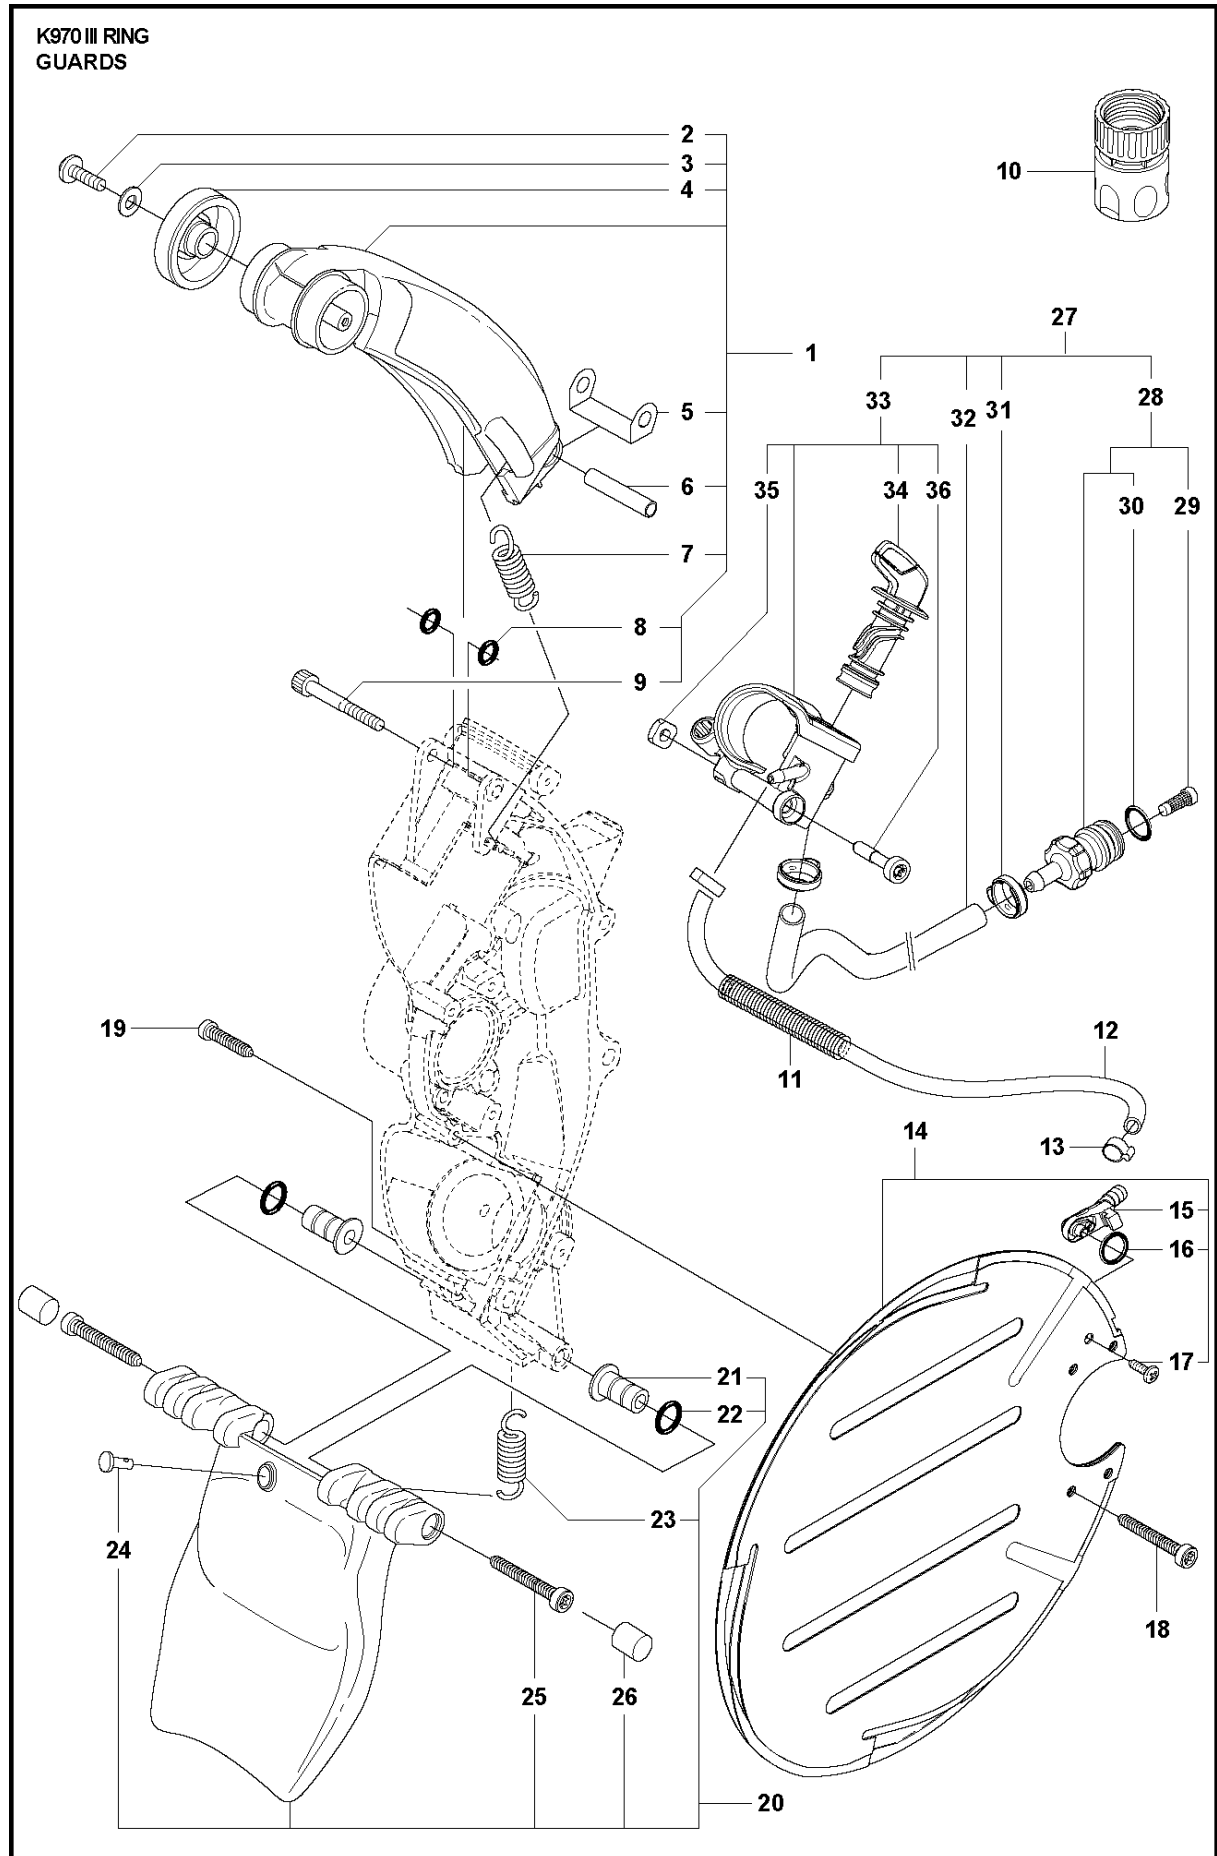

FUEL TANK & HANDLE

K970 III RING, 2017-03

Ref	Part No	Description	Remark	QTY KIT
1	544 06 12-01	SCREW ITXSCM		1
2	503 21 54-20	SCREW ITXSCT		2
3	585 90 56-01	ANTIVIBRATION ELEMENT		1
4	599 44 06-01	HANDLE		1
5	585 01 99-02	HOSE GUARD		1
6	503 26 60-03	COUPLER	1/2"	1
6	503 26 60-04	COUPLER	GHT 3/4"	1
7	581 47 62-11	HOSE KIT		1