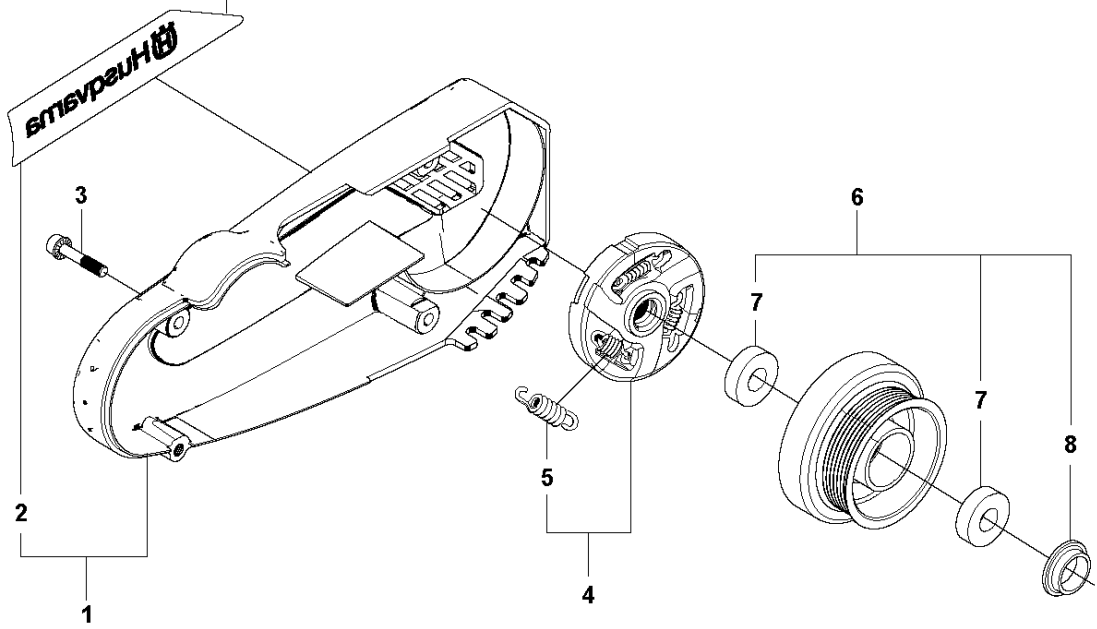

SPARE PARTS LIST

POWER CUTTERS

K970 III RING, 2017-03

K970 III RING
BELTGUARD & PULLEY

BELT GUARD & PULLEY

K970 III RING, 2017-03

Ref	Part No	Description	Remark	QTY KIT
1	506 28 09-07	BELT GUARD	Incl. 2	1
2	544 93 31-01	LABEL		1
3	503 21 53-21	SCREW ITXSCM		4
4	503 70 15-04	CLUTCH ASSY	Incl. 5	1
5	588 42 15-01	CLUTCH SPRING		3
6	525 62 10-01	DRIVING PULLEY ASSY	Incl 7 - 8	1
7	525 83 18-01	BALL BEARING		2
8	506 31 69-01	DUST COVER		1

K970 III RING
BELT

BELT

K970 III RING, 2017-03

Ref	Part No	Description	Remark	QTY KIT
1	544 90 84-01	BELT		1
2	506 28 06-06	BELT TENSIONER ASSY	Incl. 3 - 12	1
3	544 21 84-37	SCREW ITXSCM		1
4	506 33 53-02	LEVER		1
5	506 33 52-02	SPACER		2
6	506 33 51-01	ROLLER		1
7	525 83 18-01	BALL BEARING		2
8	735 31 28-10	CIRCLIP		1
9	506 33 53-01	LEVER		1
10	732 21 16-01	LOCK NUT		1
11	506 33 54-01	SPACER		1
12	544 21 84-01	SCREW ITXSCM		1

CARBURETOR

K970 III RING, 2017-03

Ref	Part No	Description	Remark	QTY KIT
1	505 28 33-10	HOSE CLAMP		1
2	506 41 41-01	INLET PIPE		1
3	544 15 01-01	FLANGE		1
4	503 21 53-16	SCREW ITXSCM		2
5	544 11 39-01	CONSOLE		1
6	503 21 53-30	SCREW ITXSCM		1
7	506 41 42-01	PLATE		1
8	584 91 30-01	CARBURETTOR	RWJ-7	1
9	505 14 84-01	LEVER		1
10	576 49 04-01	THROTTLE CABLE ASSY		1
11	598 60 25-01	FLANGE		1
12	521 92 67-01	INLET PIPE		1
13	510 24 39-01	FILTER		1
14	501 97 18-02	SCREW ITXSCM		2
15	586 06 21-01	CHISEL GUIDE		1
16	506 23 20-11	CHOKE	Incl. 17	1
17	506 27 25-01	WEAR PROTECTION		1
18	502 44 58-01	GASKET KIT	Walbro RWJ-5	1
19	502 44 59-03	REPAIR KIT	Walbro RWJ-5	1
20	593 77 77-01	CHOKE SHAFT		1
21	593 77 69-01	THROTTLE SHAFT		1