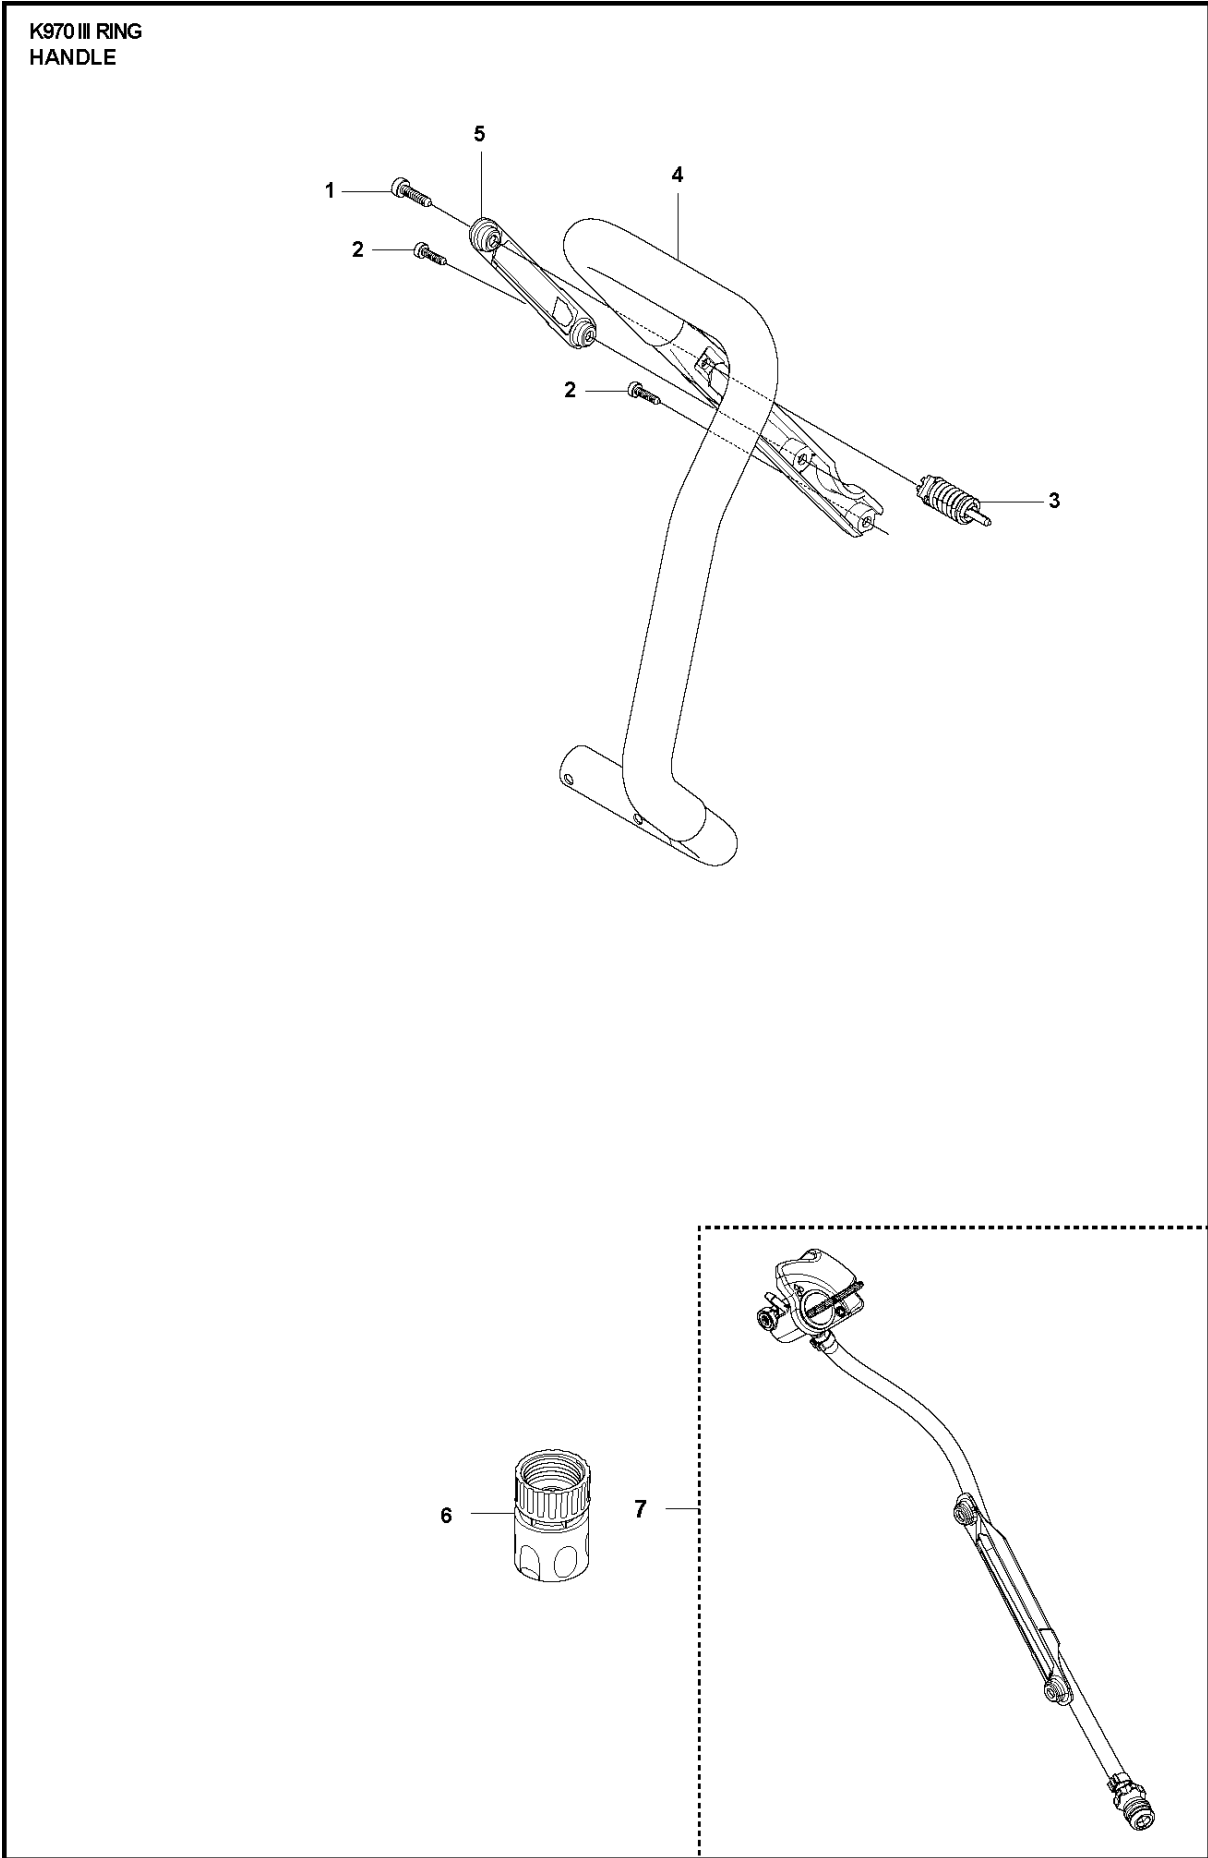

CRANKCASE

K970 III RING, 2017-03

Ref	Part No	Description	Remark	QTY KIT
1	588 05 86-05	CRANKCASE ASSY	Incl. 2 - 11, 14	1
2	503 21 53-49	SCREW ITXSCM		7
3	503 26 02-04	SEALING RING		2
4	503 21 53-56	SCREW ITXSCM		1
5	544 09 64-01	BELT GUIDE		1
6	544 09 77-01	BUSHING		1
7	593 80 60-01	GUIDE BUSHING		2
8	577 98 89-01	GASKET		1
9	522 85 61-01	RUBBER BUSHING		1
10	503 25 00-02	BALL BEARING		2
11	544 22 98-08	GASKET KIT	Incl. 3, 8, 12 - 13, 17-18	1
12	576 49 94-01	GASKET		1
13	585 28 09-01	GASKET		1
14	506 03 32-02	SCREW		2
15	506 34 91-01	BRACKET		1
16	505 57 41-16	SCREW ITXSCM		2
17	506 41 39-04	GASKET		1
18	594 89 01-01	GASKET		1
19	525 88 74-03	SCREW CITXPANT		1
20	582 12 33-01	WEAR PROTECTION		1