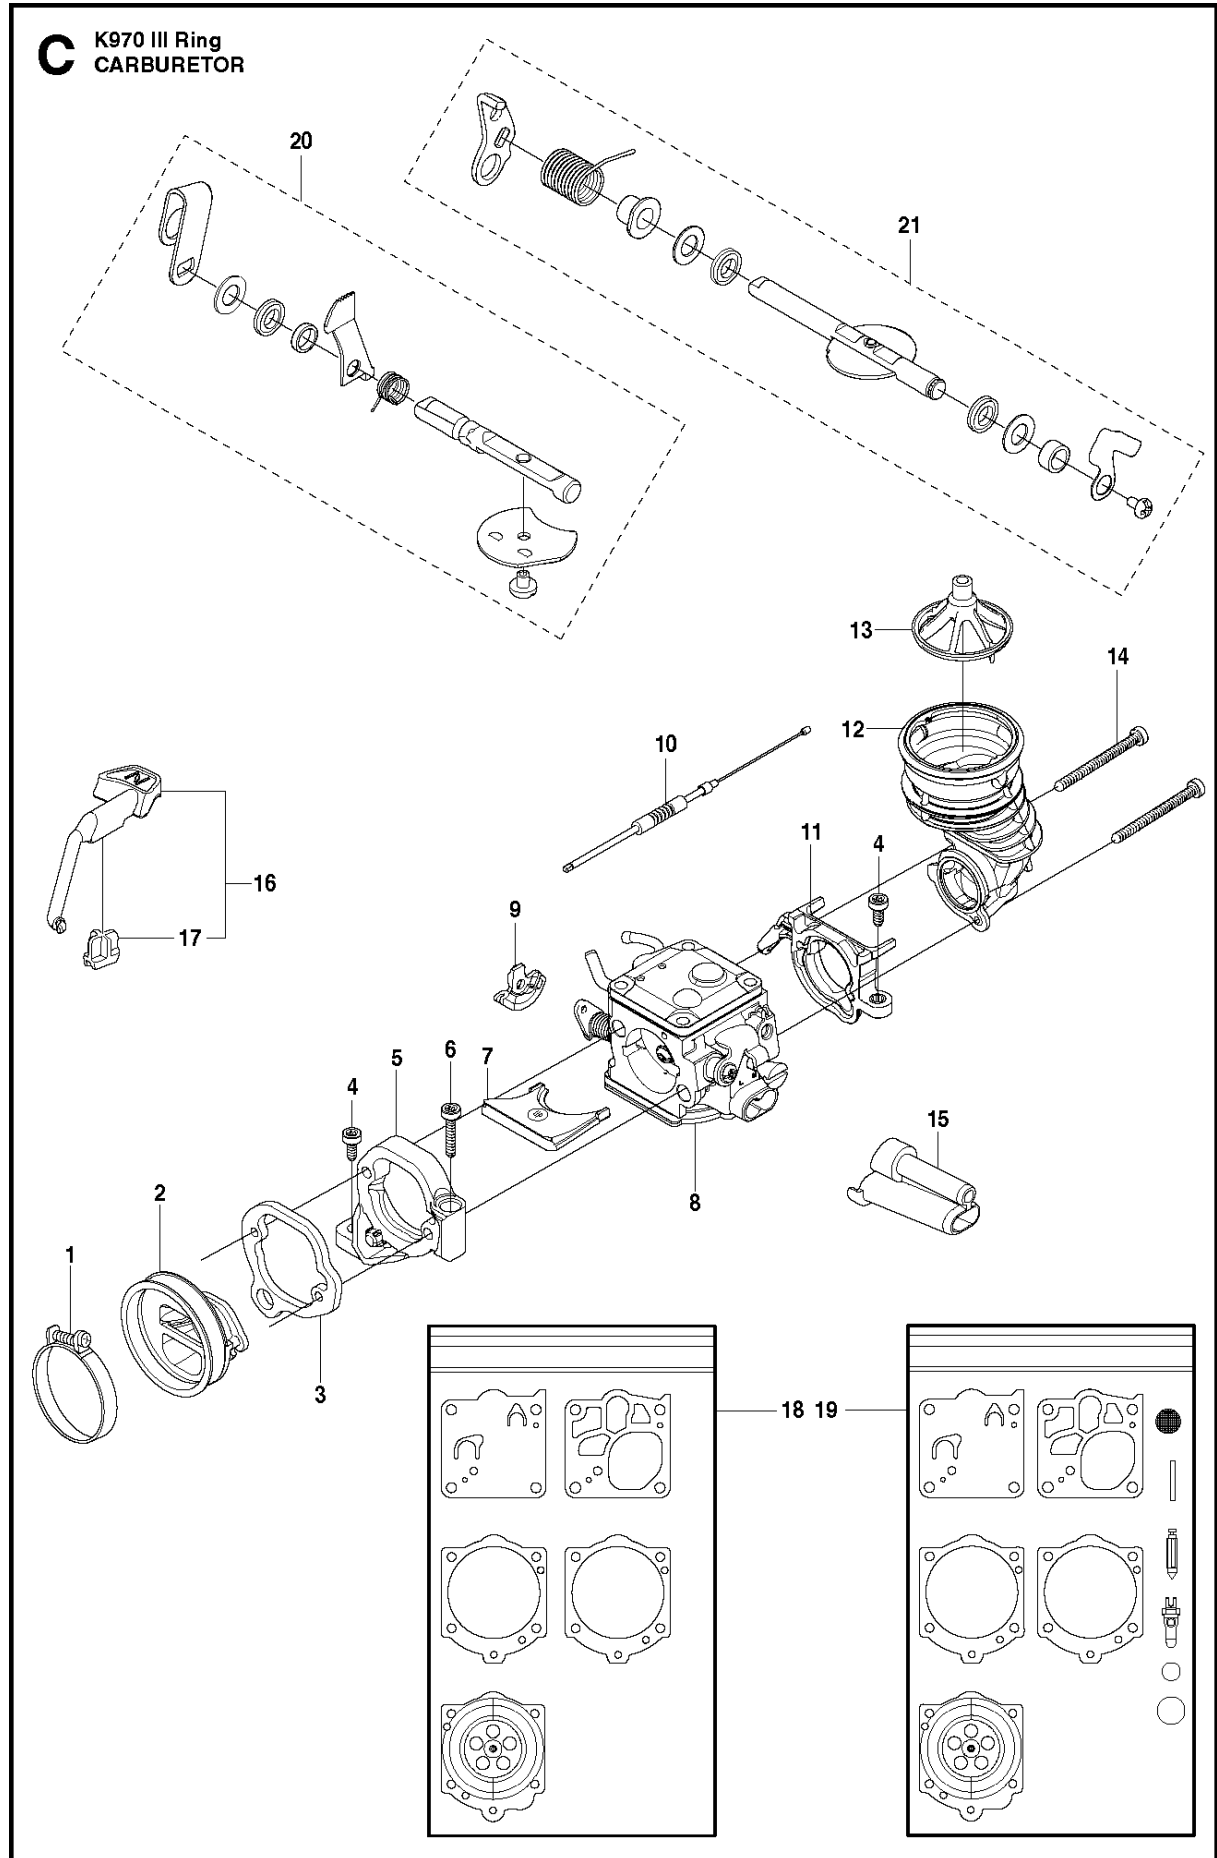

SPARE PARTS LIST

POWER CUTTERS

K970 III RING, 2017-03

K970 III RING
BELTGUARD & PULLEY

BELT GUARD & PULLEY

K970 III RING, 2017-03

Ref	Part No	Description	Remark	QTY KIT
1	506 28 09-07	BELT GUARD	Incl. 2	1
2	544 93 31-01	LABEL		1
3	503 21 53-21	SCREW ITXSCM		4
4	503 70 15-04	CLUTCH ASSY	Incl. 5	1
5	588 42 15-01	CLUTCH SPRING		3
6	525 62 10-01	DRIVING PULLEY ASSY	Incl 7 - 8	1
7	525 83 18-01	BALL BEARING		2
8	506 31 69-01	DUST COVER		1

K970 III RING
BELT

BELT

K970 III RING, 2017-03

Ref	Part No	Description	Remark	QTY KIT
1	544 90 84-01	BELT		1
2	506 28 06-06	BELT TENSIONER ASSY	Incl. 3 - 12	1
3	544 21 84-37	SCREW ITXSCM		1
4	506 33 53-02	LEVER		1
5	506 33 52-02	SPACER		2
6	506 33 51-01	ROLLER		1
7	525 83 18-01	BALL BEARING		2
8	735 31 28-10	CIRCLIP		1
9	506 33 53-01	LEVER		1
10	732 21 16-01	LOCK NUT		1
11	506 33 54-01	SPACER		1
12	544 21 84-01	SCREW ITXSCM		1

CARBURETOR

K970 III RING, 2017-03

Ref	Part No	Description	Remark	QTY KIT
1	505 28 33-10	HOSE CLAMP		1
2	506 41 41-01	INLET PIPE		1
3	544 15 01-01	FLANGE		1
4	503 21 53-16	SCREW ITXSCM		2
5	544 11 39-01	CONSOLE		1
6	503 21 53-30	SCREW ITXSCM		1
7	506 41 42-01	PLATE		1
8	584 91 30-01	CARBURETTOR	RWJ-7	1
9	505 14 84-01	LEVER		1
10	576 49 04-01	THROTTLE CABLE ASSY		1
11	598 60 25-01	FLANGE		1
12	521 92 67-01	INLET PIPE		1
13	510 24 39-01	FILTER		1
14	501 97 18-02	SCREW ITXSCM		2
15	586 06 21-01	CHISEL GUIDE		1
16	506 23 20-11	CHOKE	Incl. 17	1
17	506 27 25-01	WEAR PROTECTION		1
18	502 44 58-01	GASKET KIT	Walbro RWJ-5	1
19	502 44 59-03	REPAIR KIT	Walbro RWJ-5	1
20	593 77 77-01	CHOKE SHAFT		1
21	593 77 69-01	THROTTLE SHAFT		1