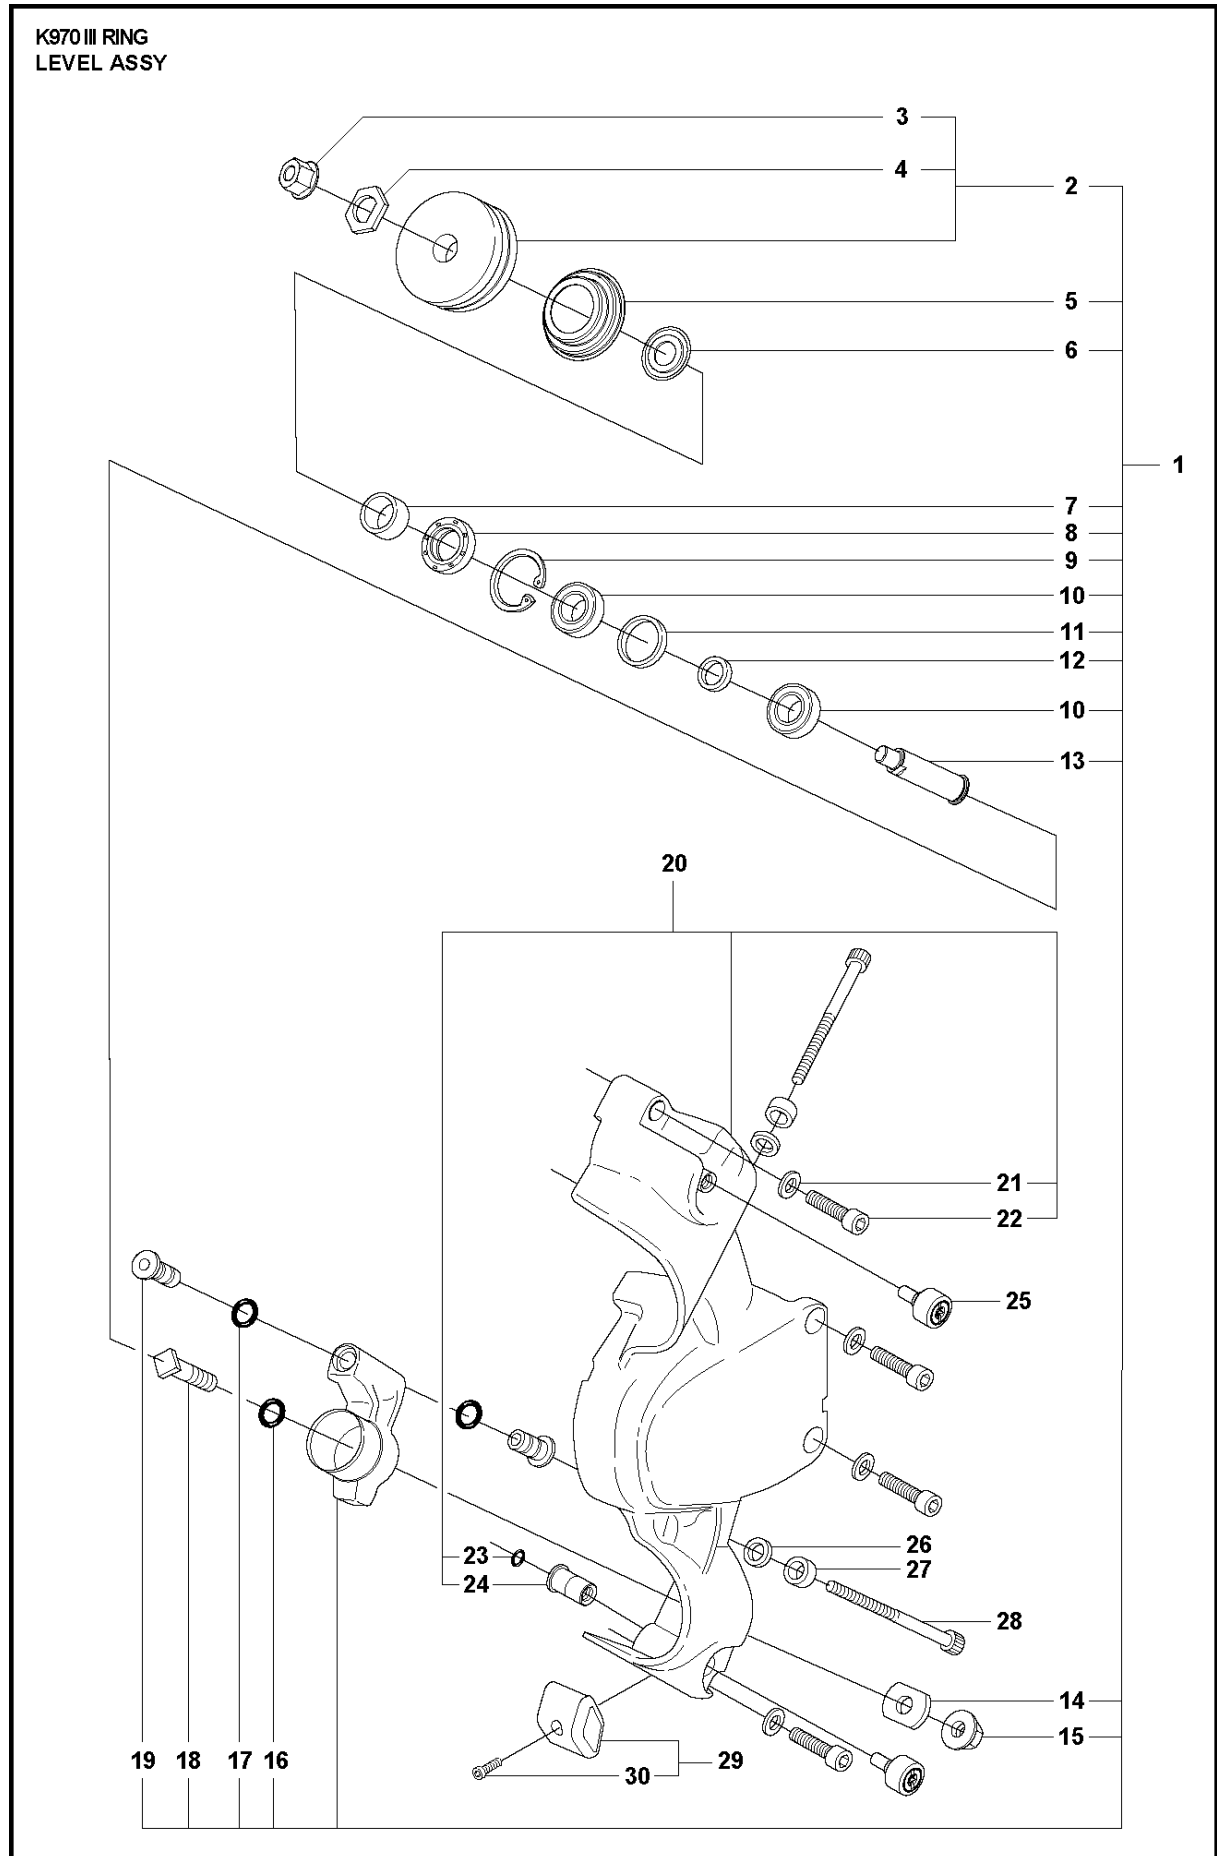

GUARDS

K970 III RING, 2017-03

Ref	Part No	Description	Remark	QTY KIT
1	506 24 69-07	BLADE GUARD	Incl. 2 - 9	1
2	503 21 46-01	SCREW		2
3	734 48 80-01	WASHER		2
4	506 26 22-02	WHEEL		2
5	506 31 28-01	COVER PLATE		1
6	506 31 45-01	SPACING TUBE		1
7	504 11 67-01	SPRING		1
8	503 26 30-25	O-RING		2
9	544 21 84-47	SCREW ITXSCM		1
10	503 26 60-03	COUPLER		1
11	506 35 27-01	PROTECTIVE SPRING		1
12	581 89 35-12	HOSE	220 mm	1
13	506 49 87-01	HOSE CLAMP		1
14	506 38 33-08	DISC	Incl. 15-17	1
15	506 38 29-02	NIPPLE		1
16	740 42 10-00	O-RING		
17	729 52 89-71	SCREW CRPANT		1
18	505 57 41-16	SCREW ITXSCM		4
19	503 21 53-20	SCREW ITXSCM		1
20	506 35 22-05	SPRAY GUARD ASSY	Incl. 21 - 26	1
21	506 33 49-02	SPACING TUBE		2
22	740 42 05-00	O-RING		2
23	506 33 95-01	DRAW SPRING		1
24	506 33 96-01	BOLT		1
25	544 21 84-37	SCREW ITXSCM		2
26	506 34 90-01	SEALING		2
27	581 47 62-11	HOSE KIT	Incl. 28, 31 - 33	1
28	581 47 83-02	NIPPLE		1
29	589 78 07-01	STRAINER		1
30	505 10 35-01	O-RING		1
31	589 63 86-01	HOSE CLAMP		2
32	578 19 81-02	HOSE		1
33	578 24 33-04	VALVE ASSY	Incl. 34-36	1
34	581 35 70-01	LEVER ASSY		1
35	503 22 65-04	SQUARE NUT		1
36	503 21 53-41	SCREW ITXSCM		1