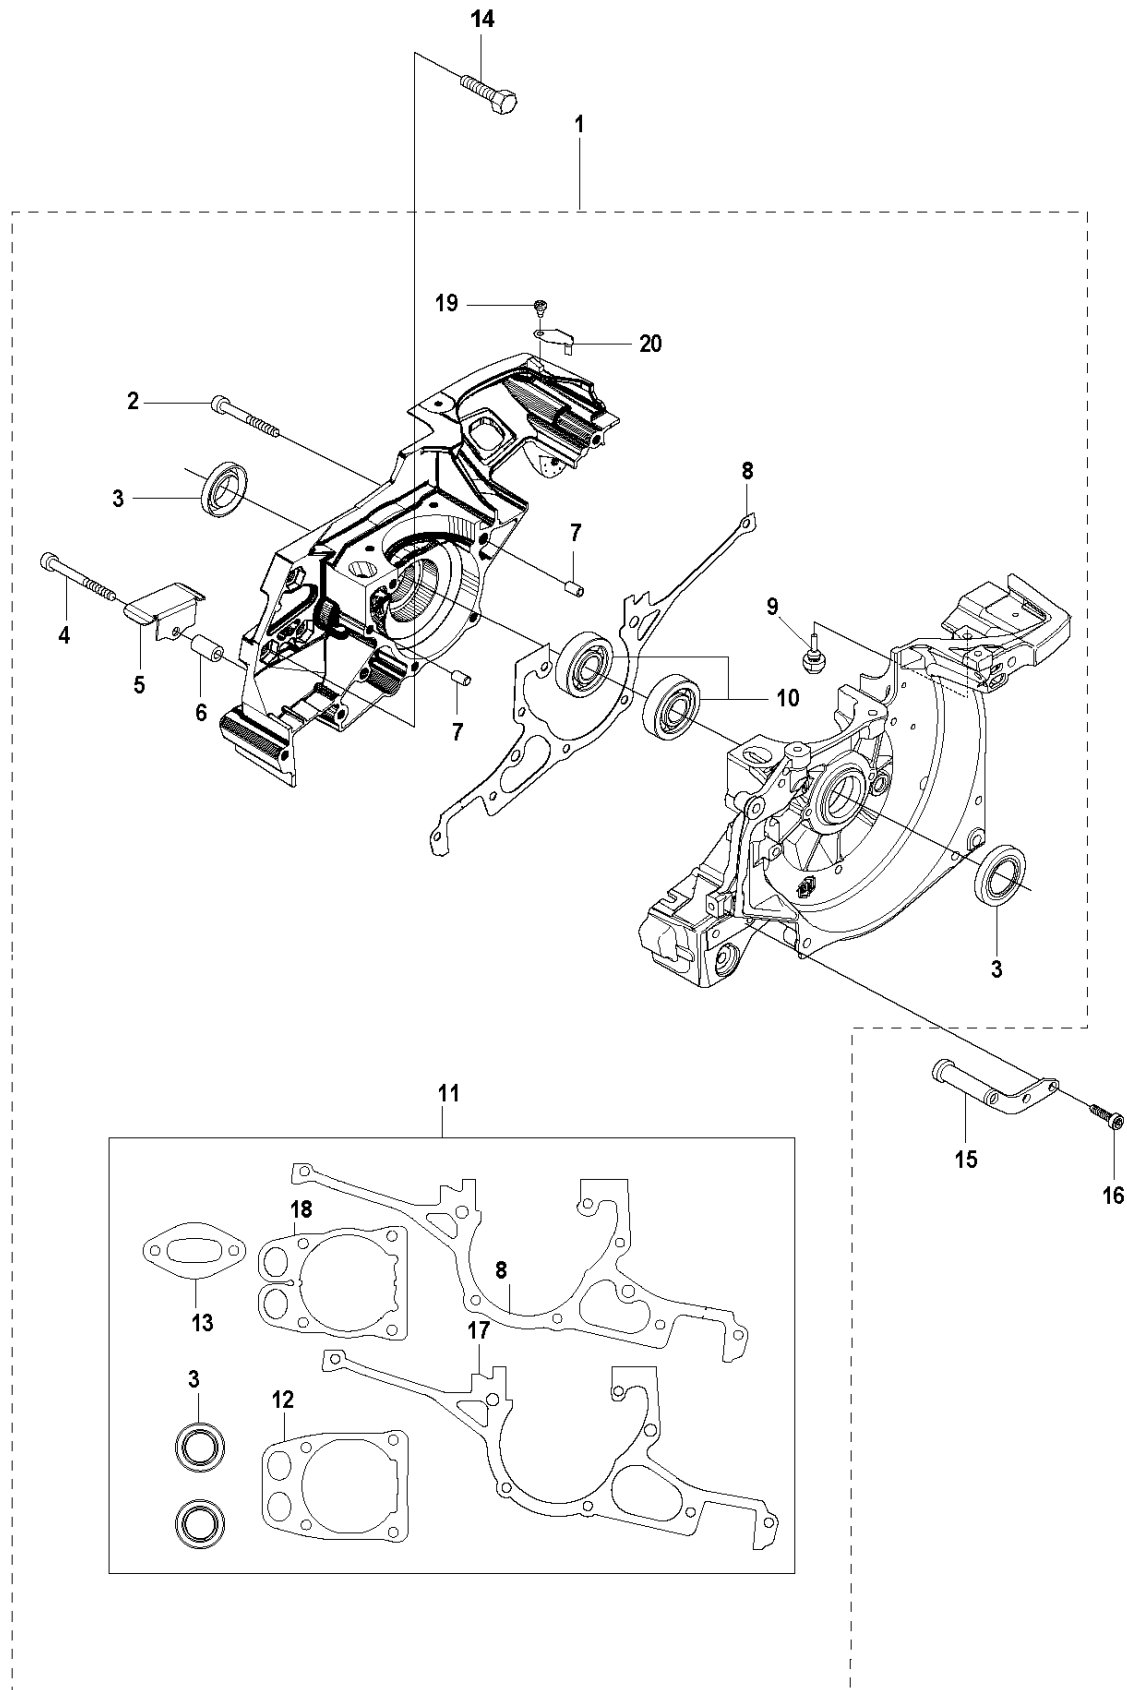

FUEL TANK

K970 III RING, 2017-03

Ref	Part No	Description	Remark	QTY	KIT
1	581 92 21-13	FUEL TANK ASSY		1	
2	720 12 40-20	PARALLEL PIN		2	1
3	537 20 85-01	LEVER		1	1
4	510 25 52-01	THROTTLE LOCKOUT		1	1
5	537 20 56-01	COVER		1	1
6	574 44 42-01	CLIP		1	1
7	581 75 62-02	FUEL HOSE		1	1
8	537 04 24-18	FUEL HOSE		1	1
9	598 83 66-01	FUEL FILTER KIT		1	1
10	506 27 11-01	HOSE CLAMP		1	1
11	506 26 41-01	FUEL FILTER		1	1
12	598 70 05-01	TANK VENT ASSY		1	1
13	501 15 29-01	TANK VENT ASSY		1	1, 12
14	502 47 16-01	GROUND SUPPORT		1	1
15	540 05 49-01	PURGE		1	1
16	525 88 74-02	SCREW CITXPANT		1	1
17	576 49 04-01	THROTTLE CABLE ASSY		1	1
18	502 47 18-01	THROTTLE CONTROL		1	1
19	537 20 98-01	SPRING		1	1
20	576 13 99-01	FUEL HOSE		1	1
21	522 62 00-03	TANK CAP ASSY		1	
22	506 29 21-01	GASKET		1	
23	503 57 89-01	HOLDER		1	
24	544 06 12-01	SCREW ITXSCM		3	
25	537 21 03-09	ANTIVIBRATION ELEMENT		1	
26	537 21 03-10	ANTIVIBRATION ELEMENT		1	
27	537 21 03-05	ANTIVIBRATION ELEMENT		1	
28	525 57 20-02	DECAL		1	
29	506 31 30-01	LABEL		1	
30	503 23 00-80	WASHER		1	

K970 III RING
CRANKCASE