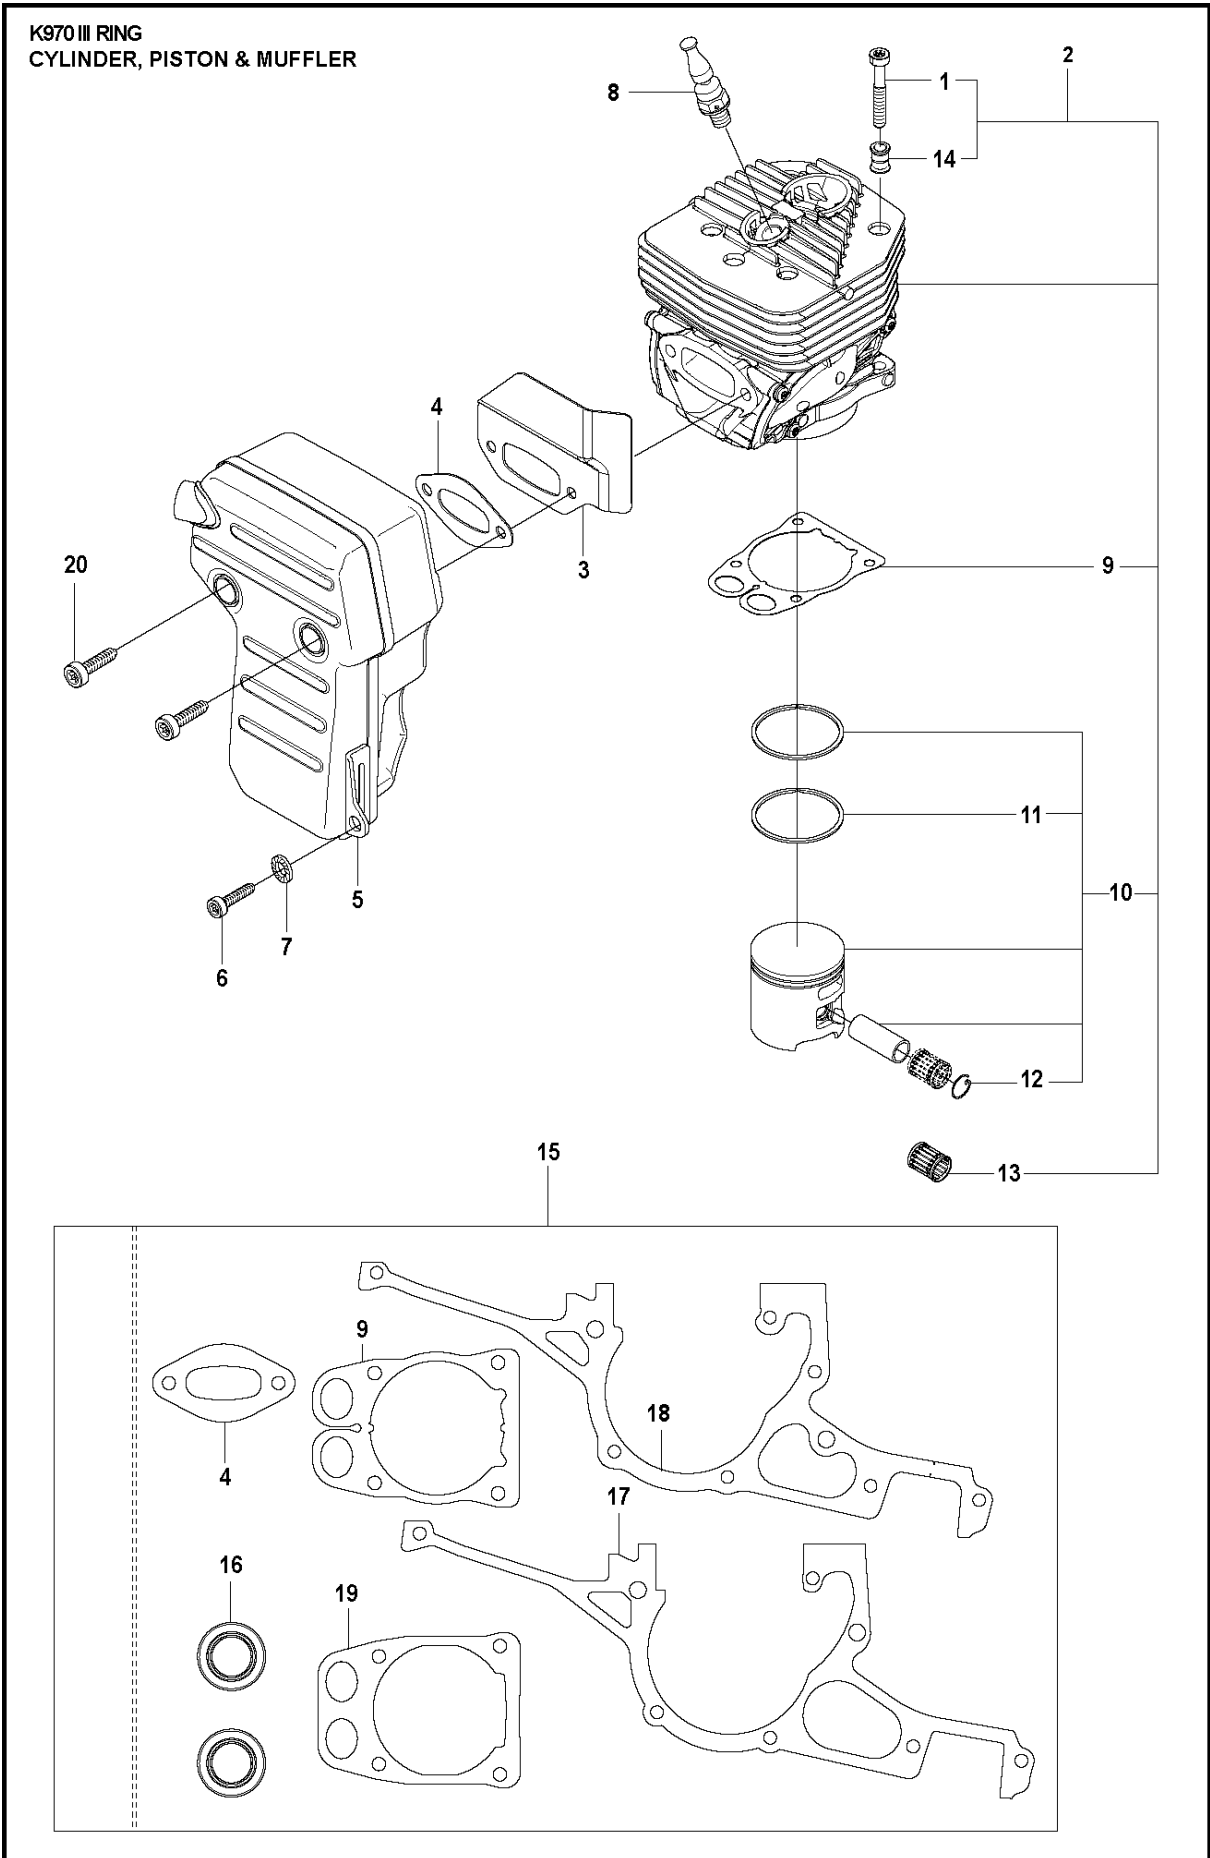

IGNITION SYSTEM

K970 III RING, 2017-03

Ref	Part No	Description	Remark	QTY	KIT
1	525 88 74-03	SCREW CITXPANT		1	
2	506 31 86-04	STOP SWITCH		1	
3	501 83 98-01	CABLE		1	
4	590 50 45-01	SPARK PLUG CAP		1	6
5	503 23 51-11	SPARK PLUG	RCJ 6Y	1	
6	594 72 96-04	IGNITION MODULE ASSY		1	
9	576 85 16-02	PROTECTIVE HOSE		1	
10	505 57 41-20	SCREW ITXSCM		2	
11	503 23 01-01	WASHER		1	
12	503 22 10-11	HEXAGON NUT		1	
13	587 70 21-01	FLYWHEEL ASSY	Incl. 14 - 17	1	
14	503 23 00-42	WASHER		2	
15	501 63 48-01	SPRING		2	
16	501 67 32-03	PAWL		2	
17	506 00 69-01	SCREW		2