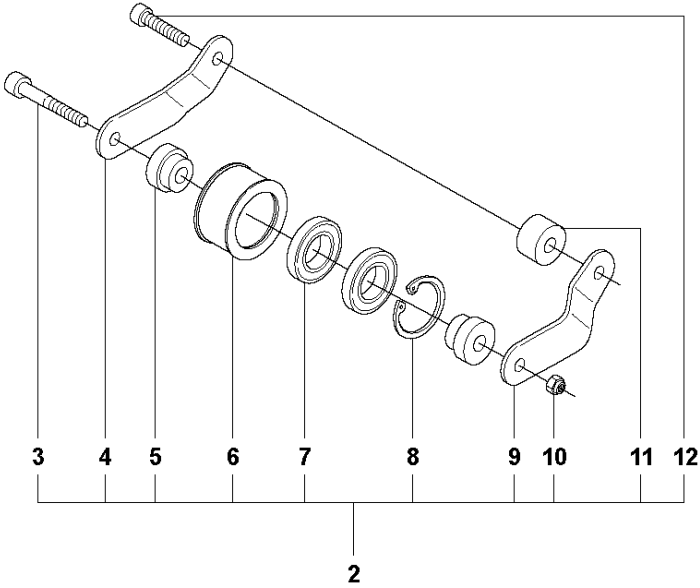

SPARE PARTS LIST

POWER CUTTERS

K970 III RING, 2017-03

K970 III RING
BELTGUARD & PULLEY

BELT GUARD & PULLEY

K970 III RING, 2017-03

Ref	Part No	Description	Remark	QTY KIT
1	506 28 09-07	BELT GUARD	Incl. 2	1
2	544 93 31-01	LABEL		1
3	503 21 53-21	SCREW ITXSCM		4
4	503 70 15-04	CLUTCH ASSY	Incl. 5	1
5	588 42 15-01	CLUTCH SPRING		3
6	525 62 10-01	DRIVING PULLEY ASSY	Incl 7 - 8	1
7	525 83 18-01	BALL BEARING		2
8	506 31 69-01	DUST COVER		1

K970 III RING
BELT

BELT

K970 III RING, 2017-03

Ref	Part No	Description	Remark	QTY KIT
1	544 90 84-01	BELT		1
2	506 28 06-06	BELT TENSIONER ASSY	Incl. 3 - 12	1
3	544 21 84-37	SCREW ITXSCM		1
4	506 33 53-02	LEVER		1
5	506 33 52-02	SPACER		2
6	506 33 51-01	ROLLER		1
7	525 83 18-01	BALL BEARING		2
8	735 31 28-10	CIRCLIP		1
9	506 33 53-01	LEVER		1
10	732 21 16-01	LOCK NUT		1
11	506 33 54-01	SPACER		1
12	544 21 84-01	SCREW ITXSCM		1

CARBURETOR

K970 III RING, 2017-03

Ref	Part No	Description	Remark	QTY KIT
1	505 28 33-10	HOSE CLAMP		1
2	506 41 41-01	INLET PIPE		1
3	544 15 01-01	FLANGE		1
4	503 21 53-16	SCREW ITXSCM		2
5	544 11 39-01	CONSOLE		1
6	503 21 53-30	SCREW ITXSCM		1
7	506 41 42-01	PLATE		1
8	584 91 30-01	CARBURETTOR	RWJ-7	1
9	505 14 84-01	LEVER		1
10	576 49 04-01	THROTTLE CABLE ASSY		1
11	598 60 25-01	FLANGE		1
12	521 92 67-01	INLET PIPE		1
13	510 24 39-01	FILTER		1
14	501 97 18-02	SCREW ITXSCM		2
15	586 06 21-01	CHISEL GUIDE		1
16	506 23 20-11	CHOKE	Incl. 17	1
17	506 27 25-01	WEAR PROTECTION		1
18	502 44 58-01	GASKET KIT	Walbro RWJ-5	1
19	502 44 59-03	REPAIR KIT	Walbro RWJ-5	1
20	593 77 77-01	CHOKE SHAFT		1
21	593 77 69-01	THROTTLE SHAFT		1

Ref	Part No	Description	Remark	QTY KIT
1	574 26 76-02	CRANKSHAFT ASSY	Incl. 2 - 4	1
2	503 25 00-02	BALL BEARING		2
3	506 41 44-01	CUP		2
4	503 25 61-01	NEEDLE BEARING		1