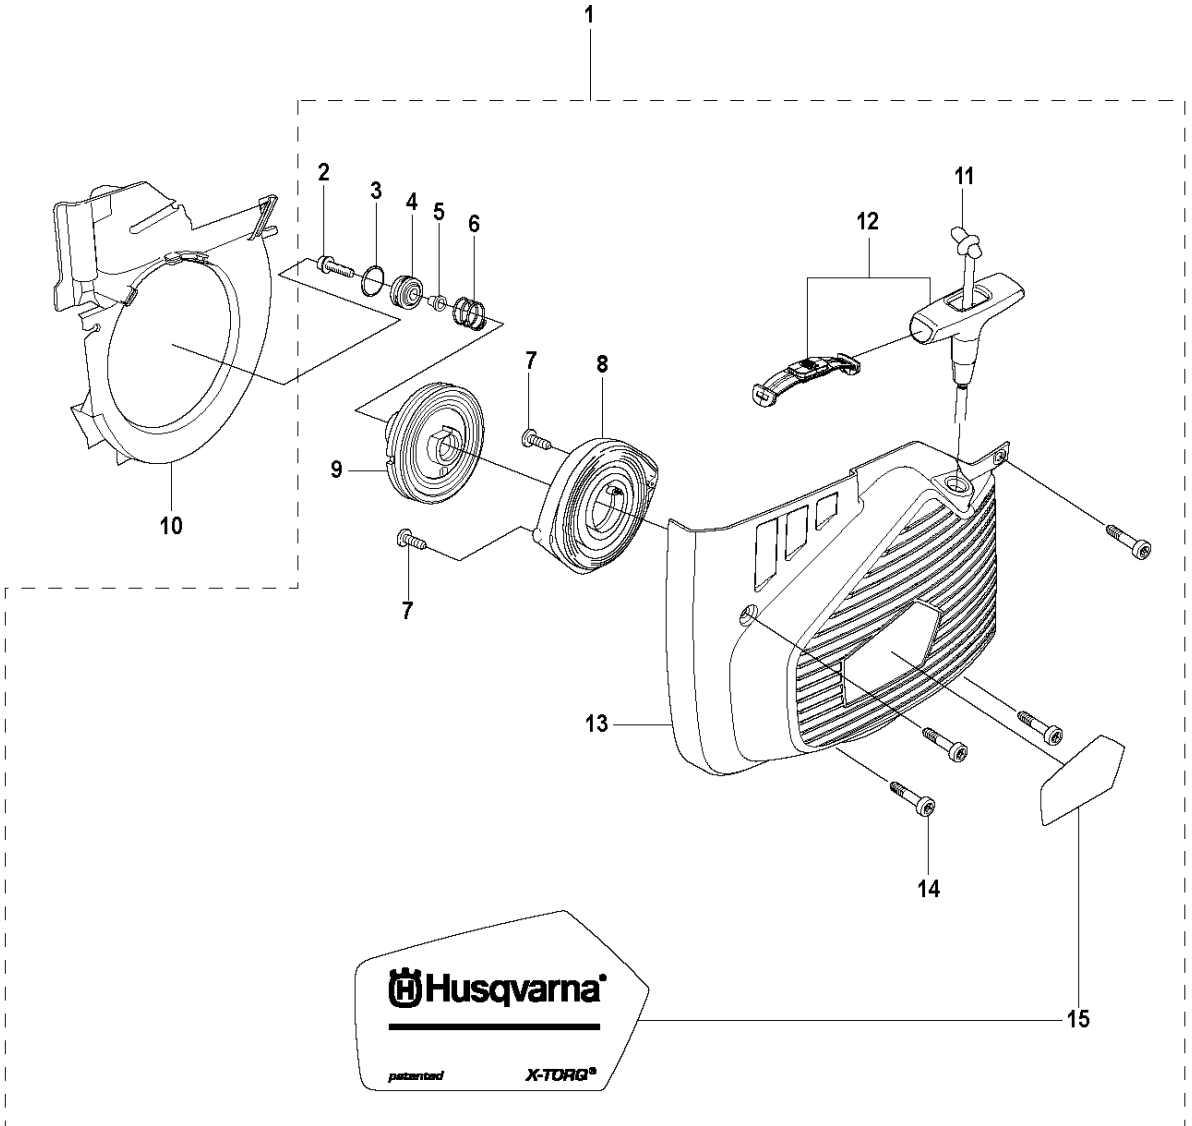

CARBURETOR

K970 III RING, 2017-03

Ref	Part No	Description	Remark	QTY KIT
1	505 28 33-10	HOSE CLAMP		1
2	506 41 41-01	INLET PIPE		1
3	544 15 01-01	FLANGE		1
4	503 21 53-16	SCREW ITXSCM		2
5	544 11 39-01	CONSOLE		1
6	503 21 53-30	SCREW ITXSCM		1
7	506 41 42-01	PLATE		1
8	584 91 30-01	CARBURETTOR	RWJ-7	1
9	505 14 84-01	LEVER		1
10	576 49 04-01	THROTTLE CABLE ASSY		1
11	598 60 25-01	FLANGE		1
12	521 92 67-01	INLET PIPE		1
13	510 24 39-01	FILTER		1
14	501 97 18-02	SCREW ITXSCM		2
15	586 06 21-01	CHISEL GUIDE		1
16	506 23 20-11	CHOKE	Incl. 17	1
17	506 27 25-01	WEAR PROTECTION		1
18	502 44 58-01	GASKET KIT	Walbro RWJ-5	1
19	502 44 59-03	REPAIR KIT	Walbro RWJ-5	1
20	593 77 77-01	CHOKE SHAFT		1
21	593 77 69-01	THROTTLE SHAFT		1

K970 III RING
STARTER