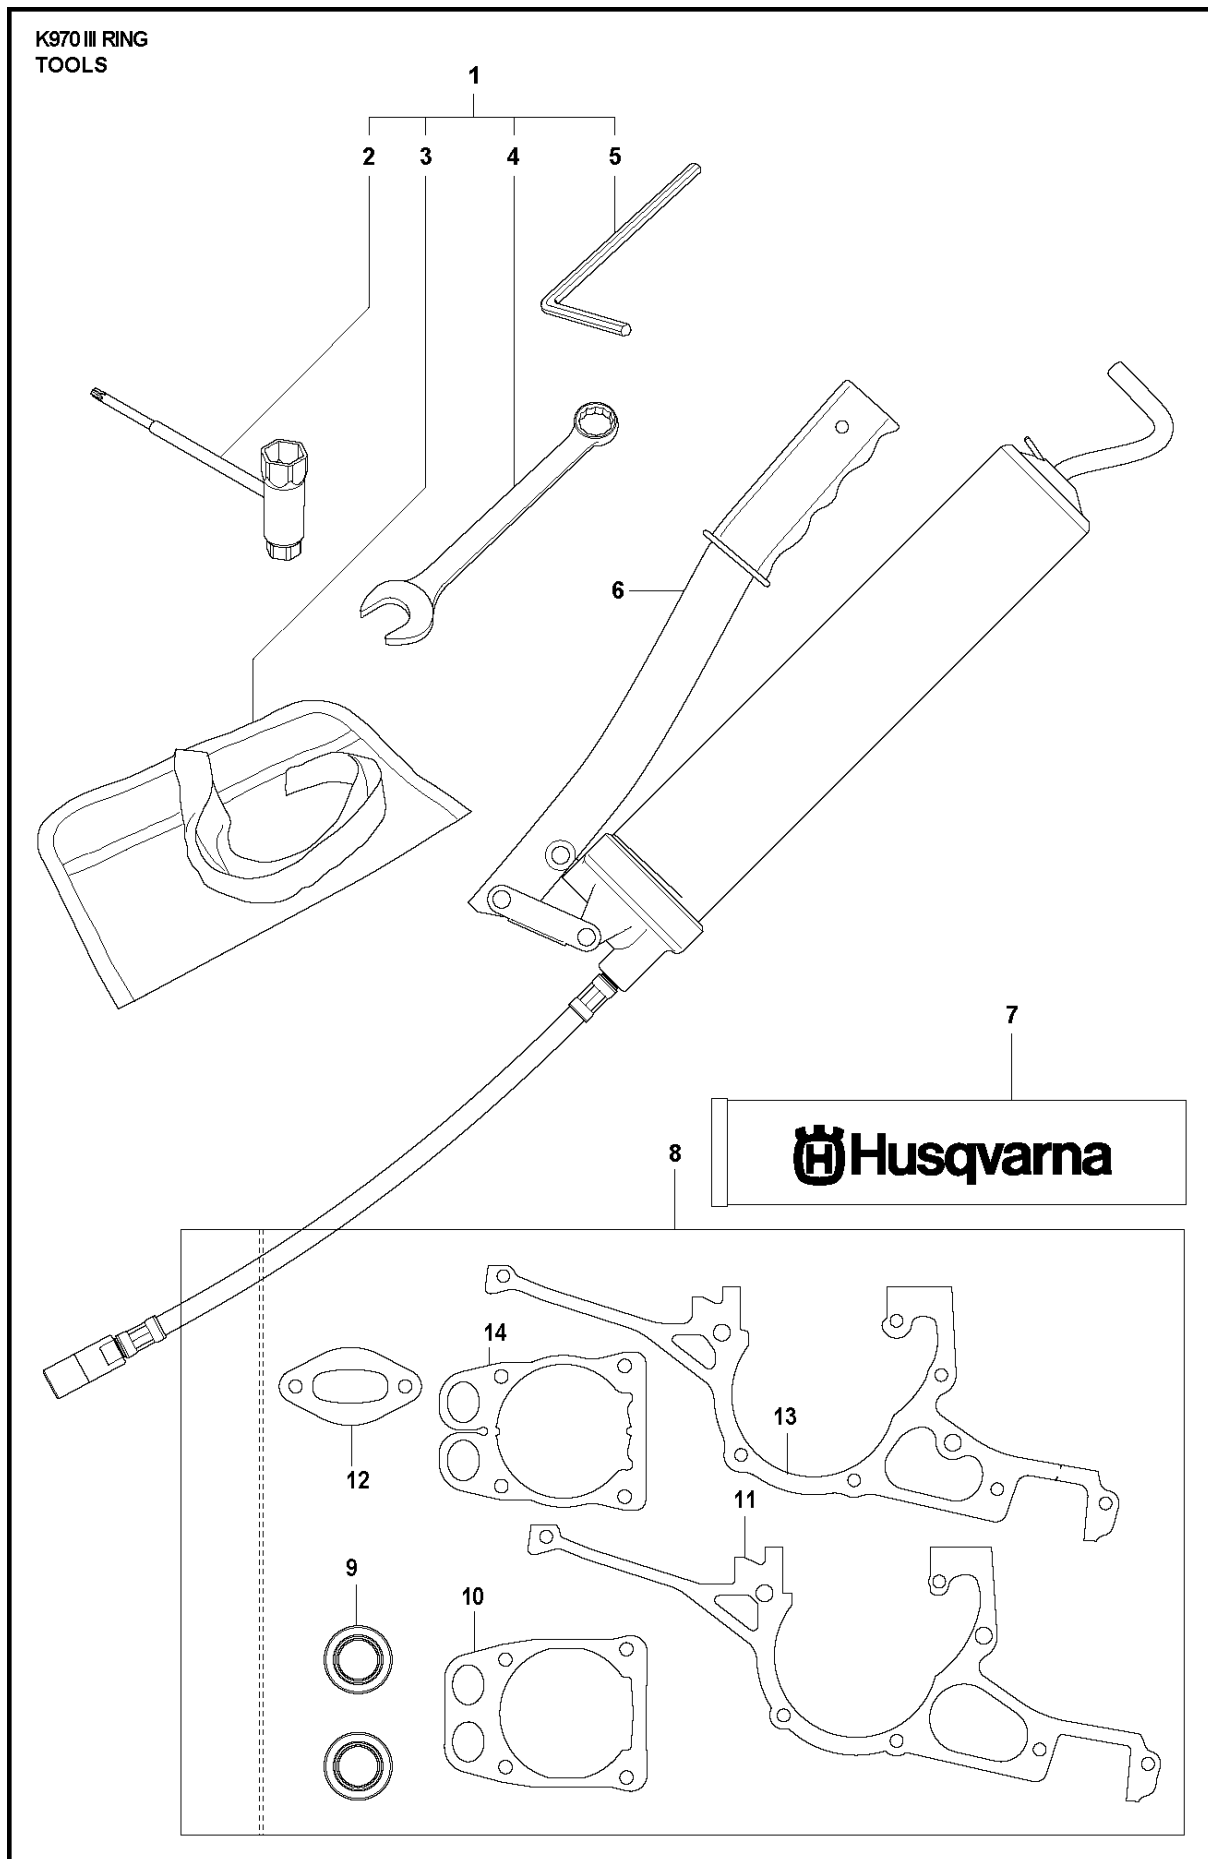

Ref	Part No	Description	Remark	QTY KIT
1	506 49 34-01	BEARING CAGE	Incl. 2, 5 - 18	2
2	506 35 20-05	GUIDE ROLLER	Incl. 3, 4	1
3	503 22 04-01	NUT		1
4	506 30 34-01	DRIVER		1
5	506 31 69-01	DUST COVER		1
6	506 37 93-02	SPACING SLEEVE		1
7	503 26 20-01	SEALING RING		1
8	735 31 28-10	CIRCLIP		1
9	525 83 18-01	BALL BEARING		2
10	506 30 33-01	SPACING SLEEVE		1
11	506 31 68-01	SPACING SLEEVE		1
12	506 49 32-01	SHAFT		1
13	506 38 11-01	HUB CAP		1
14	740 48 20-12	O-RING		1
15	506 38 09-01	BEARING CAGE		1
16	506 34 76-01	COMPRESSION SPRING		1
17	506 30 35-01	BUMPER		1
18	506 38 97-01	PEN		1
19	544 07 76-01	SLEEVE	Incl. 20, 21	2
20	506 34 39-01	GASKET KIT		1
21	740 48 25-02	O-RING		1
22	506 38 22-02	KNOB	Incl. 23	1
23	506 33 65-01	SEALING RING		1
24	506 38 21-02	HUB CAP		1