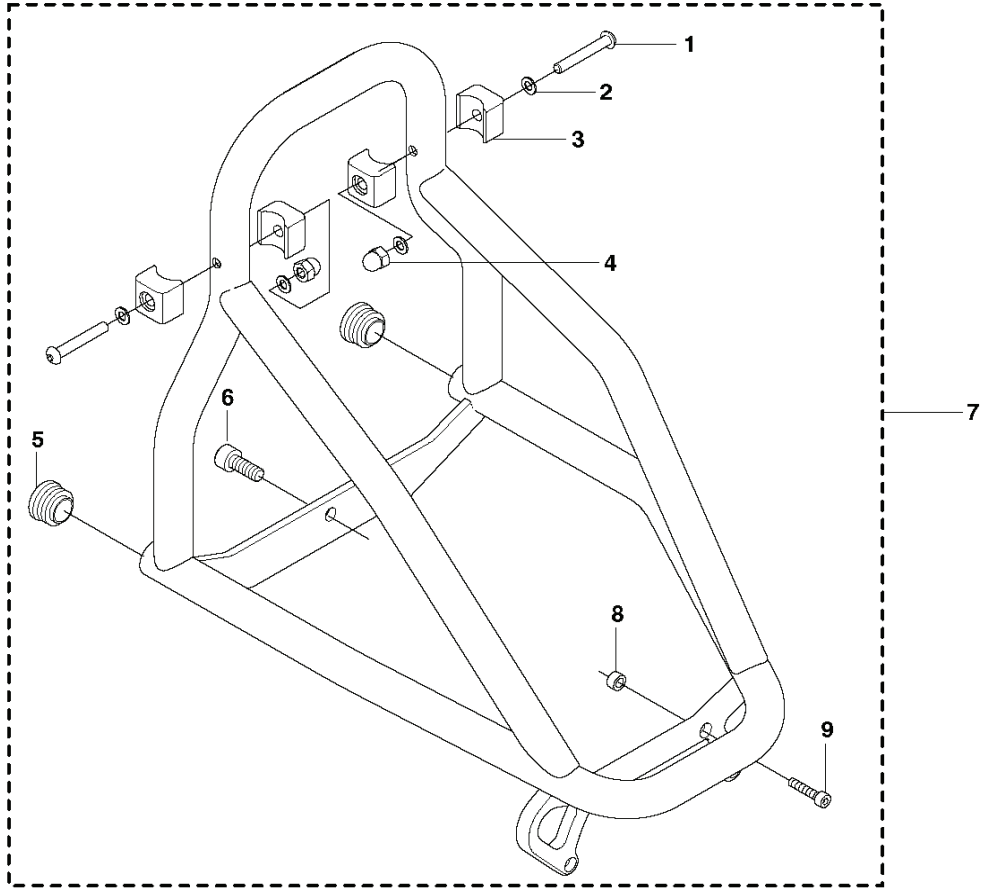

SPARE PARTS CATALOGUE
: HUSQVARNA WS 482 HF

Spare Parts List

SPARE PARTS LIST

SAW HEAD, COMPLETE

REF.	PART NO.	DESCRIPTION	REMARK	QTY.	KIT
1	580662703	SAW	Excluding Blade Flange	1	

HOUSING

REF.	PART NO.	DESCRIPTION	REMARK	QTY.	KIT
1	531119544	SCREW		2	
2	734115201	WASHER		4	
3	574263401	BLOCK		4	
4	531119249	CAP NUT		2	
5	505555601	PLUG		2	
6	725545101	SCREW IHSCM		2	
7	592896401	HANDLEBAR ASSY	Incl 1 - 6, 8 - 9	1	
8	577886201	SPACER		4	
9	725533301	SCREW IHSCM		4	
10	583871902	HOUSING ASSY	Incl 11 - 14	1	
11	577401101	NIPPLE		2	
12	583871801	VALVE		2	
13	531123020	PLATE		2	
14	725632751	SCREW IHCSFM		4	

MOTOR

REF.	PART NO.	DESCRIPTION	REMARK	QTY.	KIT
1	725545301	SCREW IHSCM		2	
2	531119293	O-RING		1	
3	725636651	SCREW IHCSFM		4	
4	531119511	SCREW		2	
5	593661101	MOUNTING BRACKET		1	
6	575303902	TUBE	165 mm	1	
7	531118290	COUPLING		2	
8	505538001	QUICK COUPLING		1	
9	740382701	SEALING WASHER		1	
10	531118219	QUICK COUPLING		1	
11	531118356	ADAPTER		1	
12	580657002	MOTOR ASSY	Incl. pos. 13 - 22.	1	
13	505528401	VALVE		1	
14	522839401	BEARING		1	
15	522839501	BEARING		1	
16	589360601	O-RING		1	
17	579164801	CONNECTOR		2	
18	574476301	WATER SEPARATOR		1	
19	725532701	SCREW IHSCM		5	
20	505246601	O-RING		2	
21	522786001	TUBE		1	
22	728832105	SCREW IHSETM		1	
23	575303903	TUBE	180 mm	1	