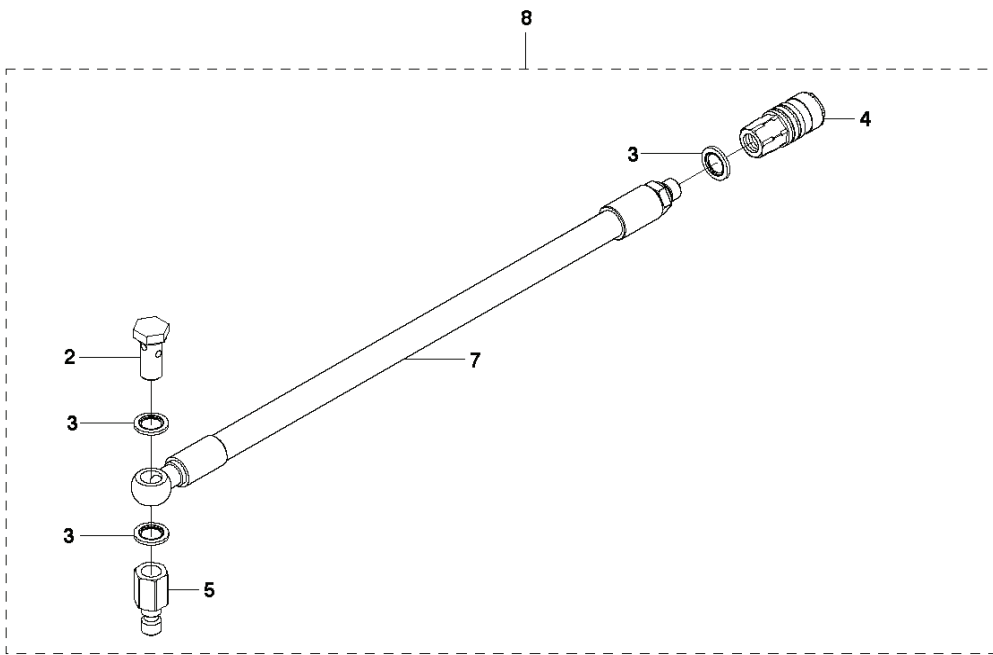

HOSES

REF.	PART NO.	DESCRIPTION	REMARK	QTY.	KIT
1	505115301	HOSE	8 m. Incl. 2 - 6	1	
2	531118305	SCREW		2	
3	740382701	SEALING WASHER		6	
4	531118219	QUICK COUPLING		2	
5	531118218	QUICK COUPLING		2	
6	505218301	HOSE		1	
7	505218201	HOSE		1	
8	505218401	HOSE	1 m. Incl. 2 - 5, 8	1