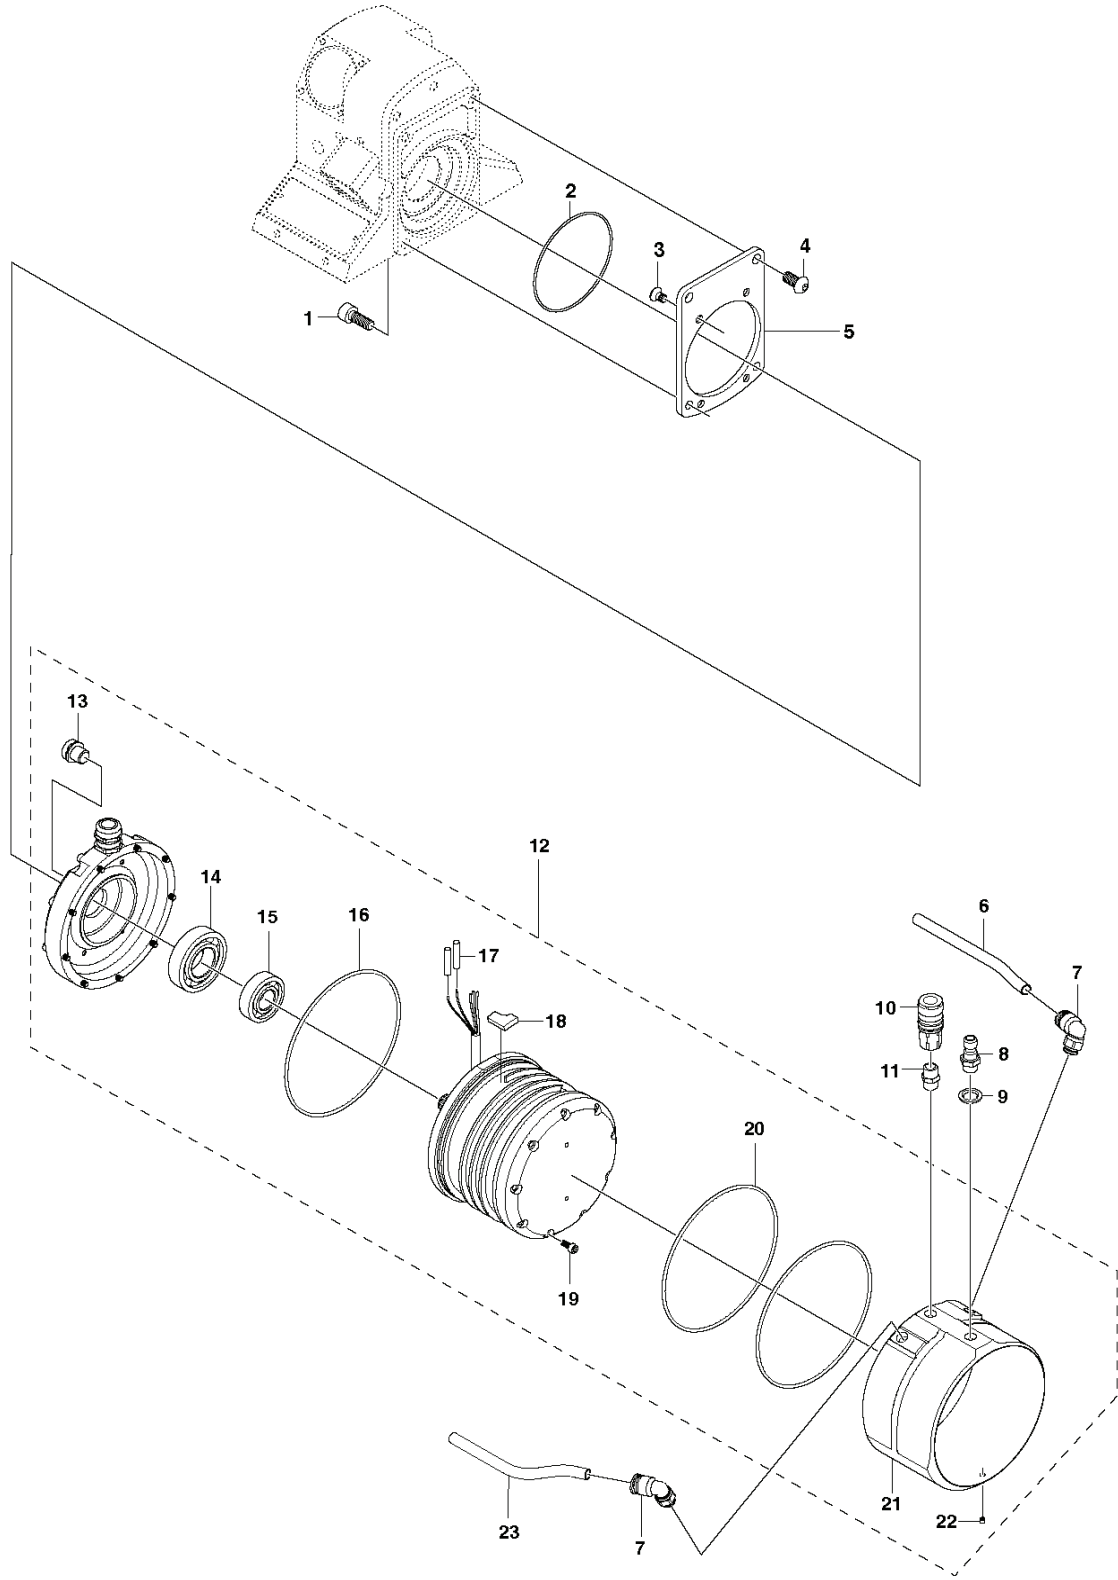

SPARE PARTS CATALOGUE
: HUSQVARNA WS 482 HF

Spare Parts List

SPARE PARTS LIST

SAW HEAD, COMPLETE

REF.	PART NO.	DESCRIPTION	REMARK	QTY.	KIT
1	580662703	SAW	Excluding Blade Flange	1	

HOUSING

REF.	PART NO.	DESCRIPTION	REMARK	QTY.	KIT
1	531119544	SCREW		2	
2	734115201	WASHER		4	
3	574263401	BLOCK		4	
4	531119249	CAP NUT		2	
5	505555601	PLUG		2	
6	725545101	SCREW IHSCM		2	
7	592896401	HANDLEBAR ASSY	Incl 1 - 6, 8 - 9	1	
8	577886201	SPACER		4	
9	725533301	SCREW IHSCM		4	
10	583871902	HOUSING ASSY	Incl 11 - 14	1	
11	577401101	NIPPLE		2	
12	583871801	VALVE		2	
13	531123020	PLATE		2	
14	725632751	SCREW IHCSFM		4	

MOTOR

REF.	PART NO.	DESCRIPTION	REMARK	QTY.	KIT
1	725545301	SCREW IHSCM		2	
2	531119293	O-RING		1	
3	725636651	SCREW IHCSFM		4	
4	531119511	SCREW		2	
5	593661101	MOUNTING BRACKET		1	
6	575303902	TUBE	165 mm	1	
7	531118290	COUPLING		2	
8	505538001	QUICK COUPLING		1	
9	740382701	SEALING WASHER		1	
10	531118219	QUICK COUPLING		1	
11	531118356	ADAPTER		1	
12	580657002	MOTOR ASSY	Incl. pos. 13 - 22.	1	
13	505528401	VALVE		1	
14	522839401	BEARING		1	
15	522839501	BEARING		1	
16	589360601	O-RING		1	
17	579164801	CONNECTOR		2	
18	574476301	WATER SEPARATOR		1	
19	725532701	SCREW IHSCM		5	
20	505246601	O-RING		2	
21	522786001	TUBE		1	
22	728832105	SCREW IHSETM		1	
23	575303903	TUBE	180 mm	1	