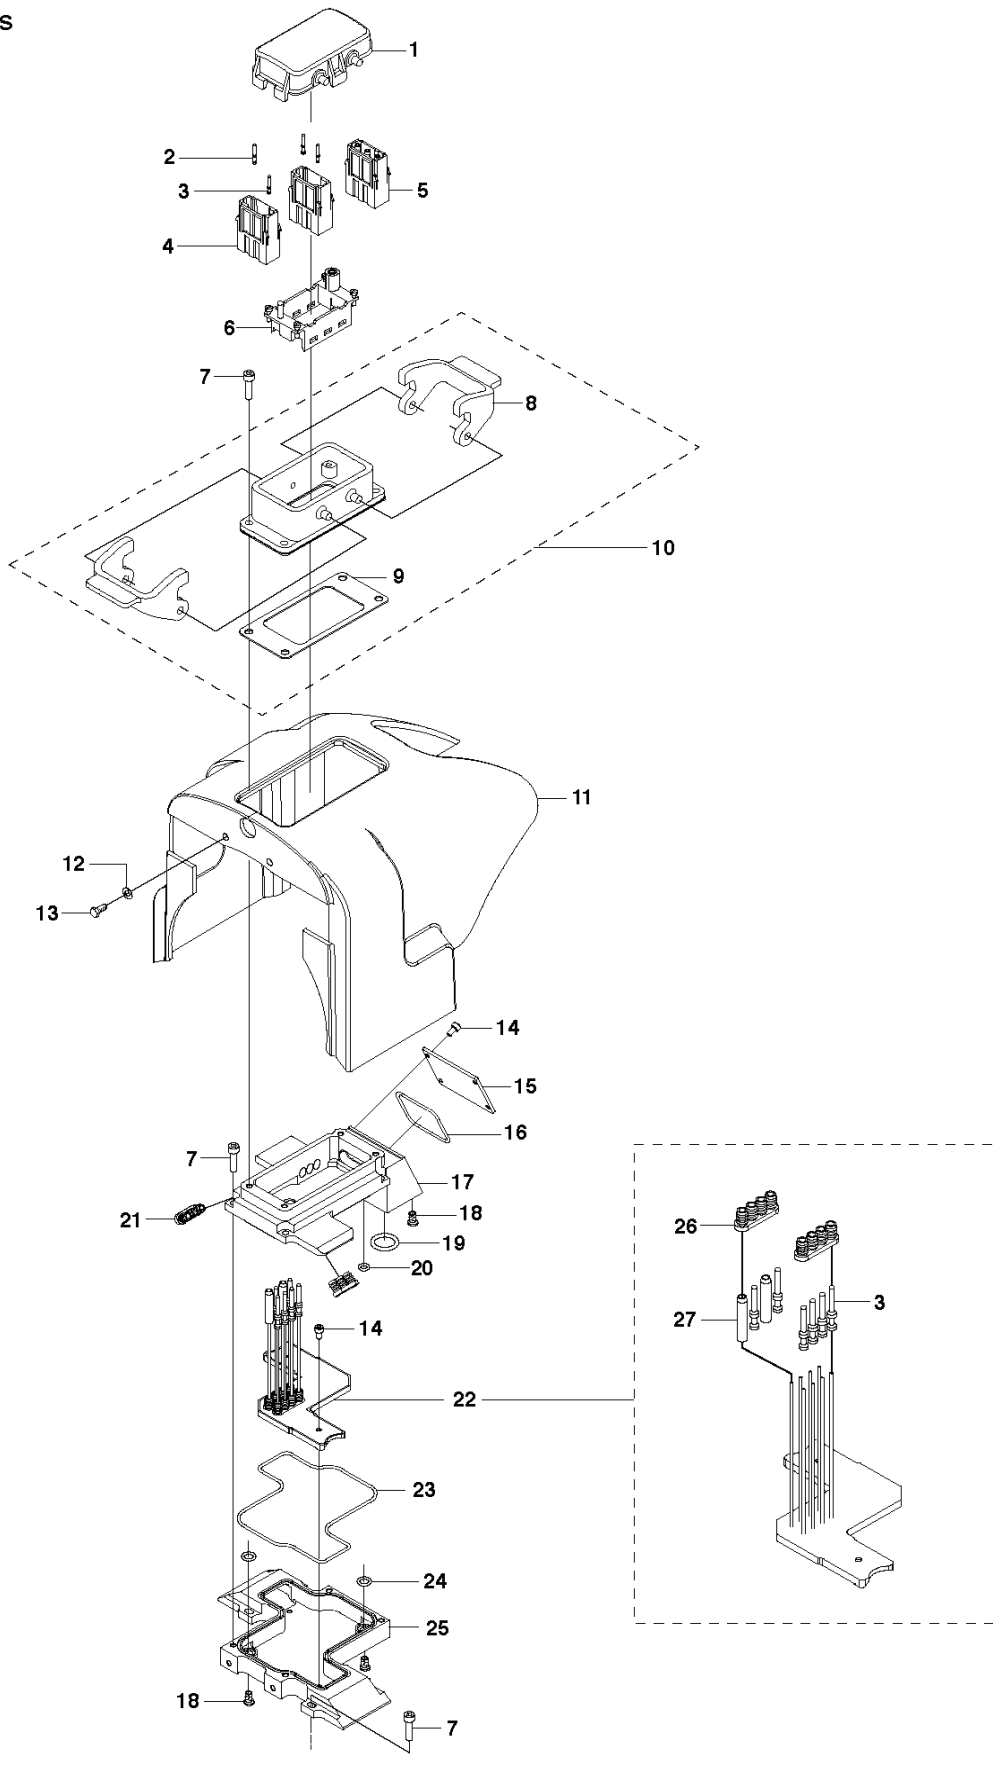

ELECTRICS

REF.	PART NO.	DESCRIPTION	REMARK	QTY.	KIT
1	575335401	COVER		1	
2	531117320	TERMINAL		6	
3	522930801	TERMINAL		6	
4	522930701	CONSOLE		2	
5	505538101	CONSOLE		1	
6	505528901	FRAME		1	
7	579255101	SCREW IHSCFMO		12	
8	505247001	SHACKLE		2	
9	575394101	GASKET		1	
10	505529201	CONTACT	Incl. 8 - 9	1	
11	580405402	COVER		1	
12	734113571	WASHER		2	
13	725228771	SCREW EHHM		2	
14	579548501	SCREW		6	
15	578373601	CABLE COVER		1	
16	576425101	O-RING		1	
17	578373501	SEALING PLATE		1	
18	505505801	PLUG		3	
19	740431100	O-RING		1	
20	740420200	O-RING		1	
21	579164701	SEALING PLUG		2	
22	578373406	PRINTED CIRCUIT BOARD	Incl. 3, 26 - 27	1	
23	574452901	O-RING		1	
24	740420400	O-RING		2	
25	578373201	ELECTRONIC BOX		1	
26	579164702	SEALING PLUG		2	
27	580429401	CONNECTOR		2