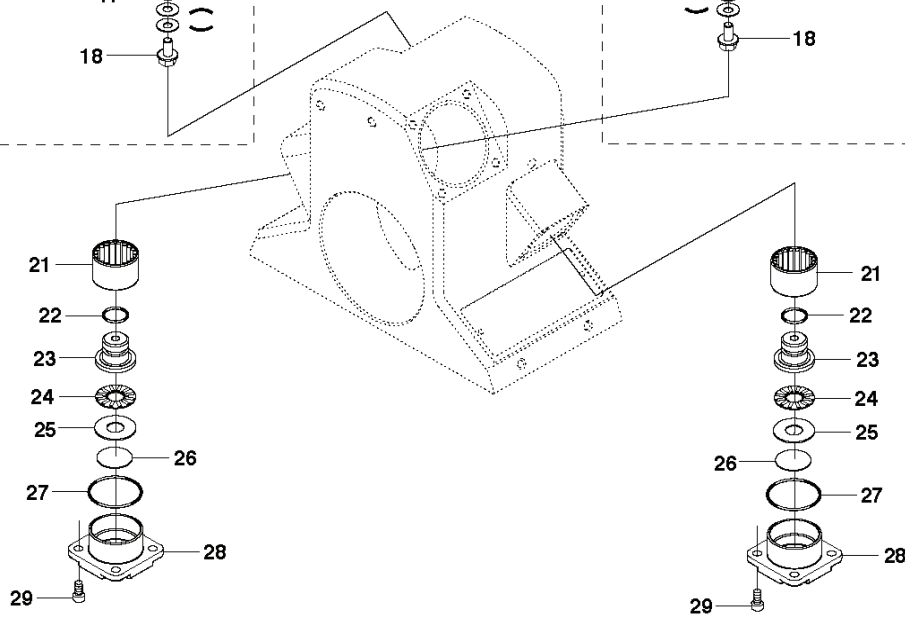

FEEDING MOTORS

REF.	PART NO.	DESCRIPTION	REMARK	QTY.	KIT
1	580625001	MOTOR ASSY	Incl. 3 - 18	1	
2	580625101	MOTOR ASSY	Incl. 3-9,11,13-18, 19-20	1	
3	725522001	SCREW IHSCM		8	
4	725533101	SCREW IHSCM		8	
5	578373101	MOTOR HOUSING		2	
6	531119282	O-RING		6	
7	505538601	ELECTRIC BOX		2	
8	580499301	HOSE KIT		2	
9	531123227	SHAFT		2	
10	531123236	GEAR WHEEL		1	
11	723519351	SCREW		6	
12	581783801	GEARBOX		1	
13	531119302	KEY		2	
14	531119446	WASHER		4	
15	531119150	BEARING		2	
16	531123028	AUTOMATIC FEEDING SYSTEM		2	
17	510007101	SPRING WASHER		6	
18	531119579	SCREW		2	
19	531123234	GEAR WHEEL		1	
20	581783701	GEARBOX		1	
21	531119155	BEARING		2	
22	740430900	O-RING		2	
23	531122034	AXLE		2	
24	531119149	BEARING		2	
25	531119146	BEARING		2	
26	531119158	SHIM		2	
27	531119277	O-RING		2	
28	531123055	BLOCK		2	
29	531119228	SCREW		8