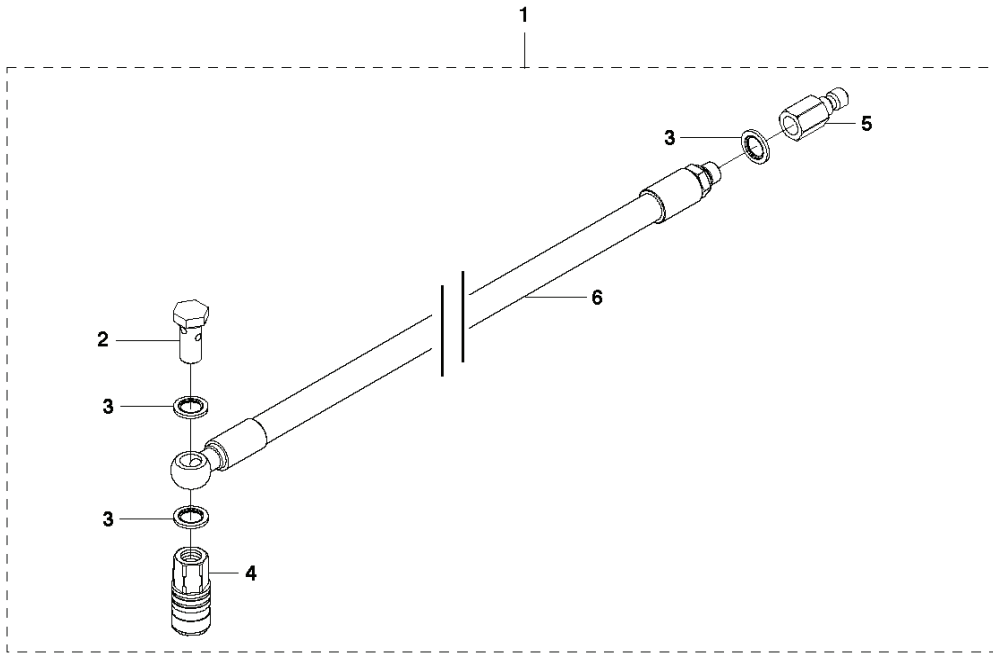

HOSES

REF.	PART NO.	DESCRIPTION	REMARK	QTY.	KIT
1	505115301	HOSE	8 m. Incl. 2 - 6	1	
2	531118305	SCREW		2	
3	740382701	SEALING WASHER		6	
4	531118219	QUICK COUPLING		2	
5	531118218	QUICK COUPLING		2	
6	505218301	HOSE		1	
7	505218201	HOSE		1	
8	505218401	HOSE	1 m. Incl. 2 - 5, 8	1