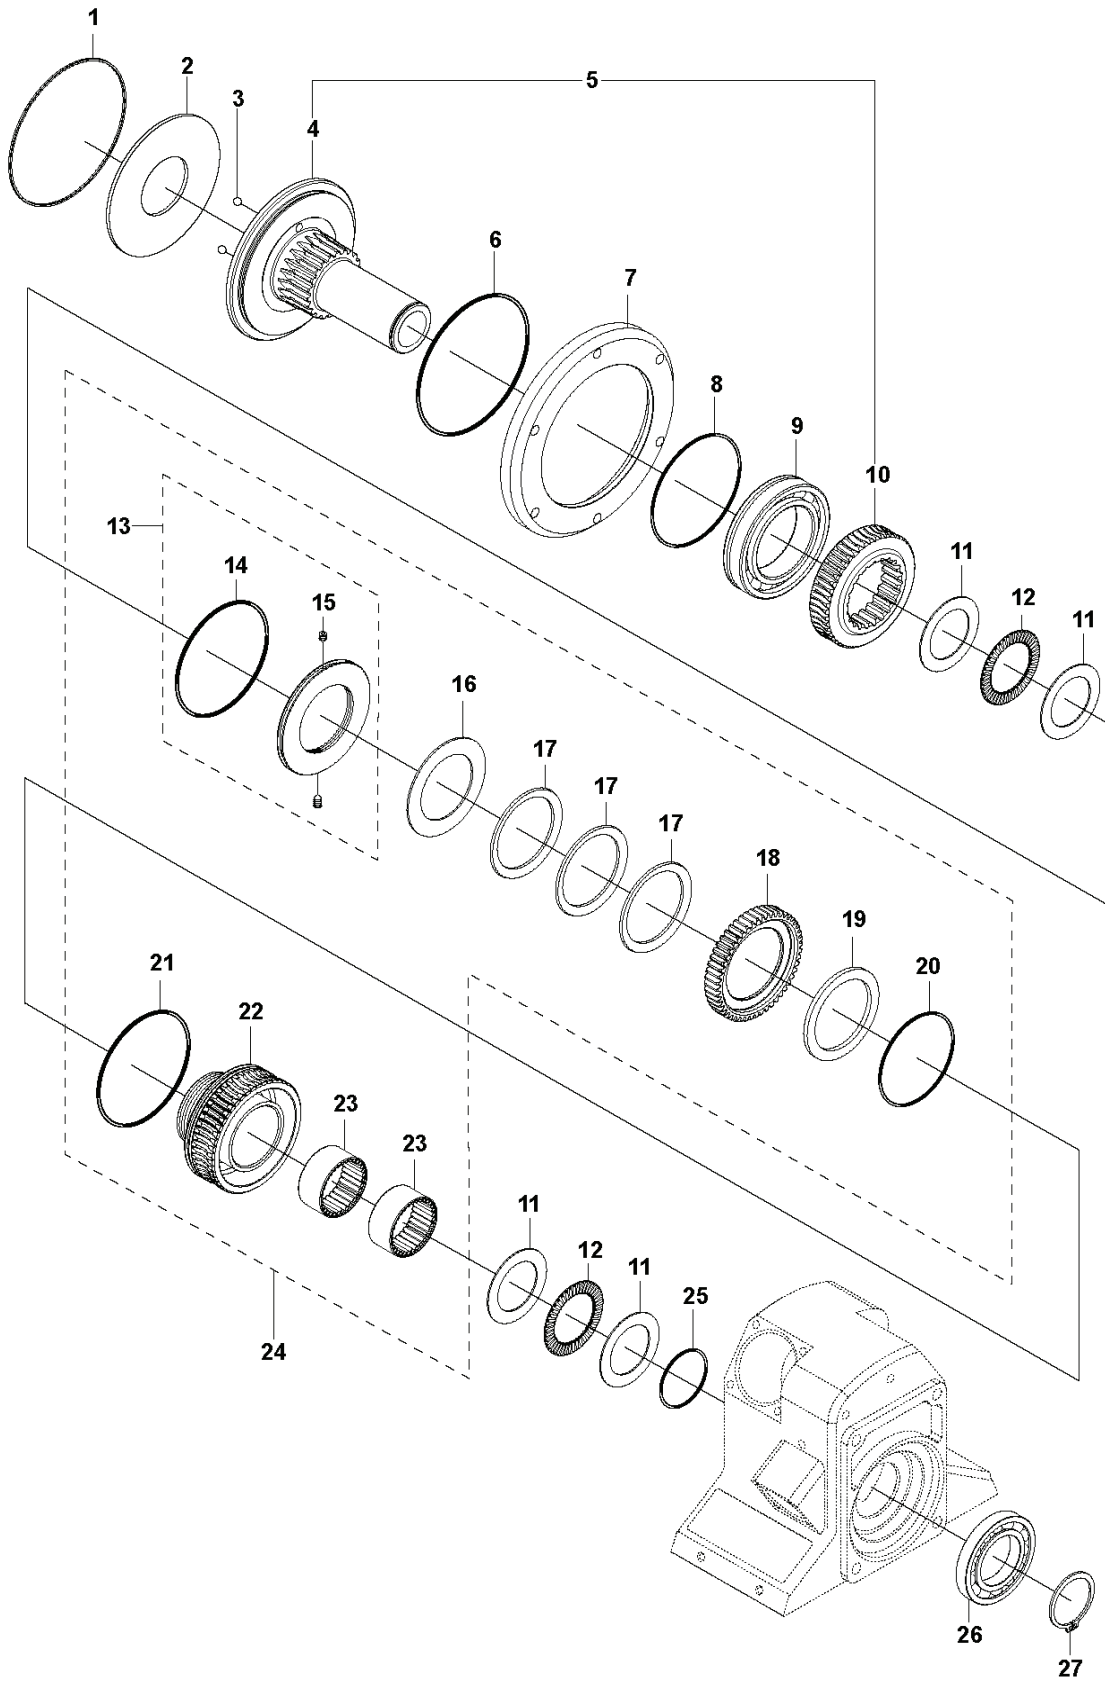

FEEDING GEARS Feed motor slip clutches

REF.	PART NO.	DESCRIPTION	REMARK	QTY.	KIT
1	531119375	O-RING		1	
2	531122280	PLATE		1	
3	581084001	BALL		2	
4	594034301	SHAFT		1	
5	529801601	GEAR ASSY		1	
6	531119376	O-RING		1	
7	574416401	CLUTCH HUB		1	
8	574452501	O-RING		1	
9	580415901	BEARING		1	
10	594034401	WORM WHEEL		1	
11	531119039	WASHER		4	
12	531119042	BEARING		2	
13	580424902	NUT	Incl. 14 - 15	1	
14	580412401	O-RING		1	
15	728728905	SCREW IHSETM		2	
16	531119440	BEARING		1	
17	531123025	CUP		3	
18	531123023	GEAR WHEEL		1	
19	531123026	PLATE		1	
20	531119500	O-RING		1	
21	531119504	O-RING		1	
22	591187001	GEAR WHEEL	Incl. 19	1	
23	531119439	BEARING		2	
24	531113271	CLUTCH	Incl. 13 - 23	1	
25	531119450	O-RING		1	
26	531119443	BEARING		1	
27	735313300	CIRCLIP		1