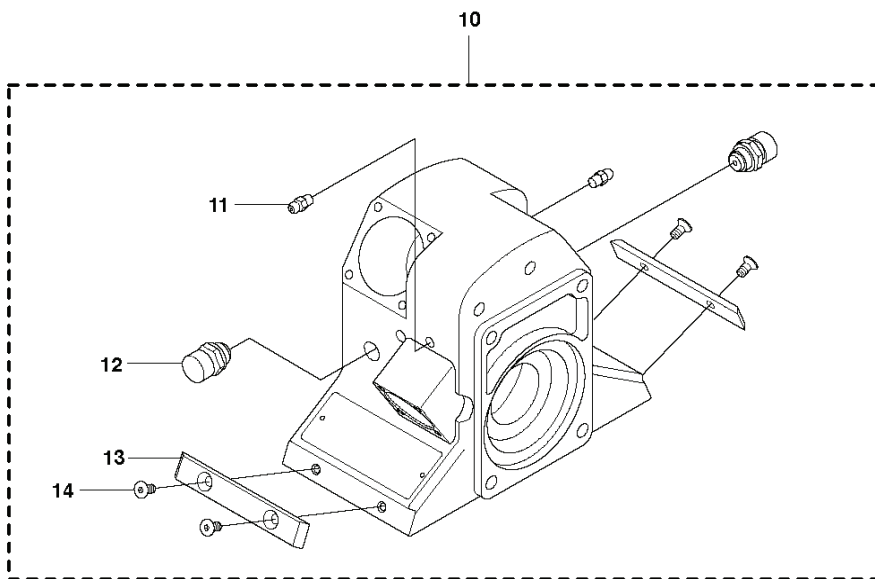

SPARE PARTS CATALOGUE
: HUSQVARNA WS 482 HF

Spare Parts List

SPARE PARTS LIST

SAW HEAD, COMPLETE

REF.	PART NO.	DESCRIPTION	REMARK	QTY.	KIT
1	580662703	SAW	Excluding Blade Flange	1	

HOUSING

REF.	PART NO.	DESCRIPTION	REMARK	QTY.	KIT
1	531119544	SCREW		2	
2	734115201	WASHER		4	
3	574263401	BLOCK		4	
4	531119249	CAP NUT		2	
5	505555601	PLUG		2	
6	725545101	SCREW IHSCM		2	
7	592896401	HANDLEBAR ASSY	Incl 1 - 6, 8 - 9	1	
8	577886201	SPACER		4	
9	725533301	SCREW IHSCM		4	
10	583871902	HOUSING ASSY	Incl 11 - 14	1	
11	577401101	NIPPLE		2	
12	583871801	VALVE		2	
13	531123020	PLATE		2	
14	725632751	SCREW IHCSFM		4	

MOTOR

REF.	PART NO.	DESCRIPTION	REMARK	QTY.	KIT
1	725545301	SCREW IHSCM		2	
2	531119293	O-RING		1	
3	725636651	SCREW IHCSFM		4	
4	531119511	SCREW		2	
5	593661101	MOUNTING BRACKET		1	
6	575303902	TUBE	165 mm	1	
7	531118290	COUPLING		2	
8	505538001	QUICK COUPLING		1	
9	740382701	SEALING WASHER		1	
10	531118219	QUICK COUPLING		1	
11	531118356	ADAPTER		1	
12	580657002	MOTOR ASSY	Incl. pos. 13 - 22.	1	
13	505528401	VALVE		1	
14	522839401	BEARING		1	
15	522839501	BEARING		1	
16	589360601	O-RING		1	
17	579164801	CONNECTOR		2	
18	574476301	WATER SEPARATOR		1	
19	725532701	SCREW IHSCM		5	
20	505246601	O-RING		2	
21	522786001	TUBE		1	
22	728832105	SCREW IHSETM		1	
23	575303903	TUBE	180 mm	1	