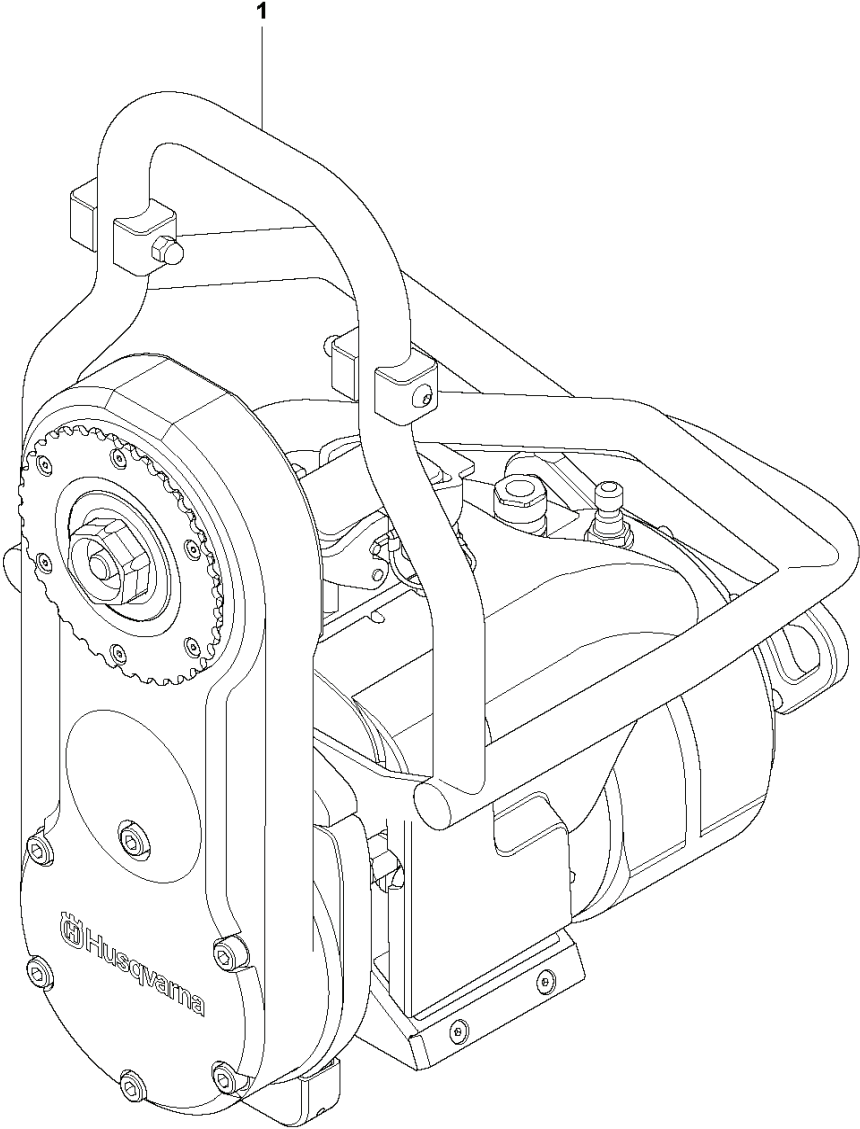

SPARE PARTS CATALOGUE
: HUSQVARNA WS 482 HF

Spare Parts List

SPARE PARTS LIST

SAW HEAD, COMPLETE

REF.	PART NO.	DESCRIPTION	REMARK	QTY.	KIT
1	580662703	SAW	Excluding Blade Flange	1	

HOUSING

REF.	PART NO.	DESCRIPTION	REMARK	QTY.	KIT
1	531119544	SCREW		2	
2	734115201	WASHER		4	
3	574263401	BLOCK		4	
4	531119249	CAP NUT		2	
5	505555601	PLUG		2	
6	725545101	SCREW IHSCM		2	
7	592896401	HANDLEBAR ASSY	Incl 1 - 6, 8 - 9	1	
8	577886201	SPACER		4	
9	725533301	SCREW IHSCM		4	
10	583871902	HOUSING ASSY	Incl 11 - 14	1	
11	577401101	NIPPLE		2	
12	583871801	VALVE		2	
13	531123020	PLATE		2	
14	725632751	SCREW IHCSFM		4	

MOTOR

REF.	PART NO.	DESCRIPTION	REMARK	QTY.	KIT
1	725545301	SCREW IHSCM		2	
2	531119293	O-RING		1	
3	725636651	SCREW IHCSFM		4	
4	531119511	SCREW		2	
5	593661101	MOUNTING BRACKET		1	
6	575303902	TUBE	165 mm	1	
7	531118290	COUPLING		2	
8	505538001	QUICK COUPLING		1	
9	740382701	SEALING WASHER		1	
10	531118219	QUICK COUPLING		1	
11	531118356	ADAPTER		1	
12	580657002	MOTOR ASSY	Incl. pos. 13 - 22.	1	
13	505528401	VALVE		1	
14	522839401	BEARING		1	
15	522839501	BEARING		1	
16	589360601	O-RING		1	
17	579164801	CONNECTOR		2	
18	574476301	WATER SEPARATOR		1	
19	725532701	SCREW IHSCM		5	
20	505246601	O-RING		2	
21	522786001	TUBE		1	
22	728832105	SCREW IHSETM		1	
23	575303903	TUBE	180 mm	1	