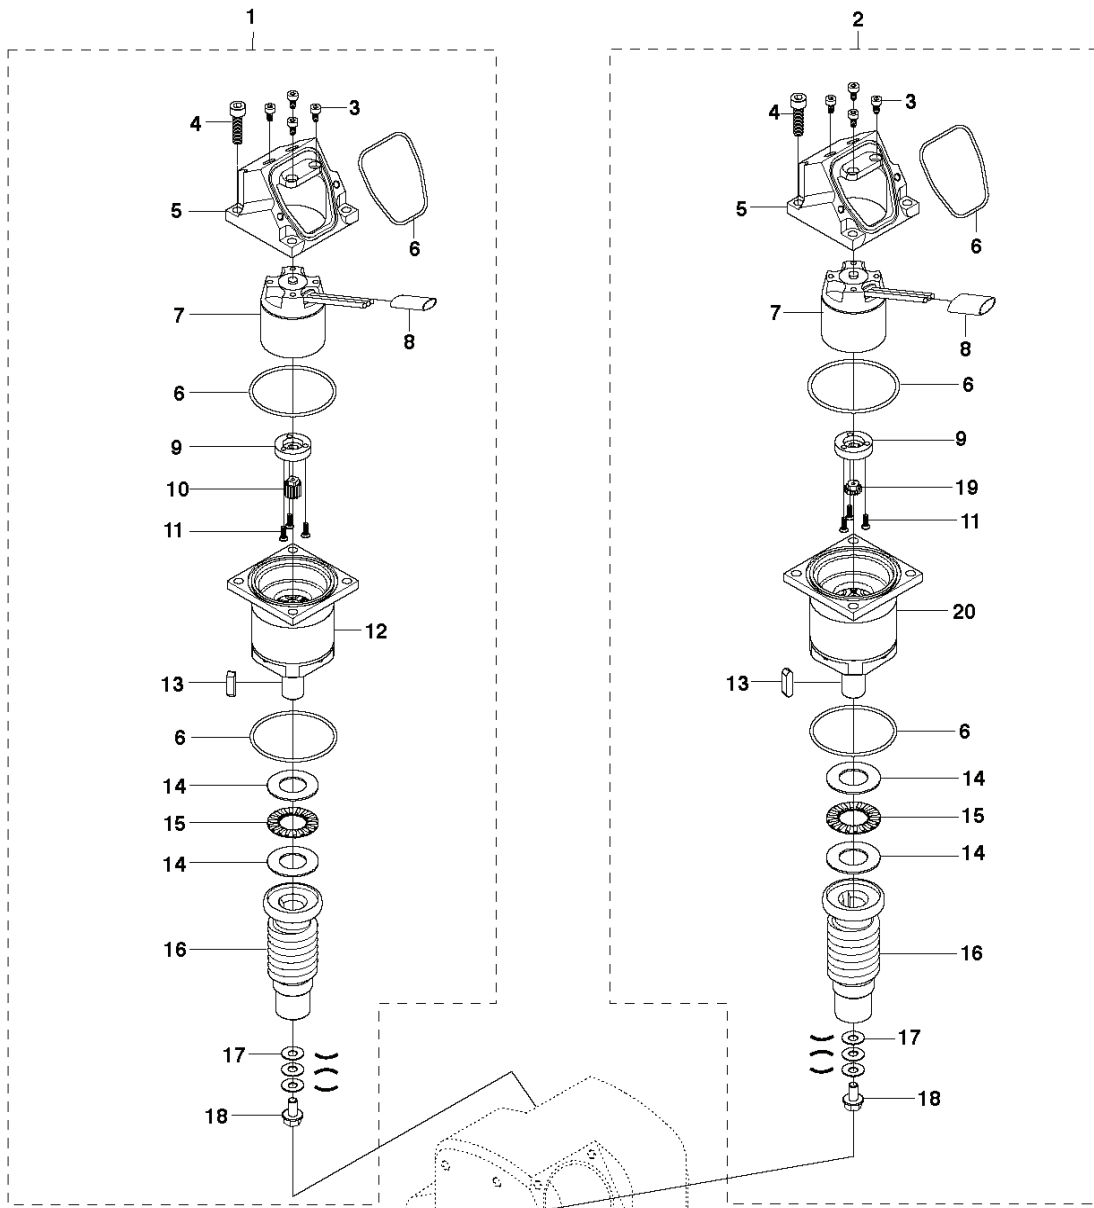

FEEDING MOTORS

REF.	PART NO.	DESCRIPTION	REMARK	QTY.	KIT
1	580625001	MOTOR ASSY	Incl. 3 - 18	1	
2	580625101	MOTOR ASSY	Incl. 3-9,11,13-18, 19-20	1	
3	725522001	SCREW IHSCM		8	
4	725533101	SCREW IHSCM		8	
5	578373101	MOTOR HOUSING		2	
6	531119282	O-RING		6	
7	505538601	ELECTRIC BOX		2	
8	580499301	HOSE KIT		2	
9	531123227	SHAFT		2	
10	531123236	GEAR WHEEL		1	
11	723519351	SCREW		6	
12	581783801	GEARBOX		1	
13	531119302	KEY		2	
14	531119446	WASHER		4	
15	531119150	BEARING		2	
16	531123028	AUTOMATIC FEEDING SYSTEM		2	
17	510007101	SPRING WASHER		6	
18	531119579	SCREW		2	
19	531123234	GEAR WHEEL		1	
20	581783701	GEARBOX		1	
21	531119155	BEARING		2	
22	740430900	O-RING		2	
23	531122034	AXLE		2	
24	531119149	BEARING		2	
25	531119146	BEARING		2	
26	531119158	SHIM		2	
27	531119277	O-RING		2	
28	531123055	BLOCK		2	
29	531119228	SCREW		8