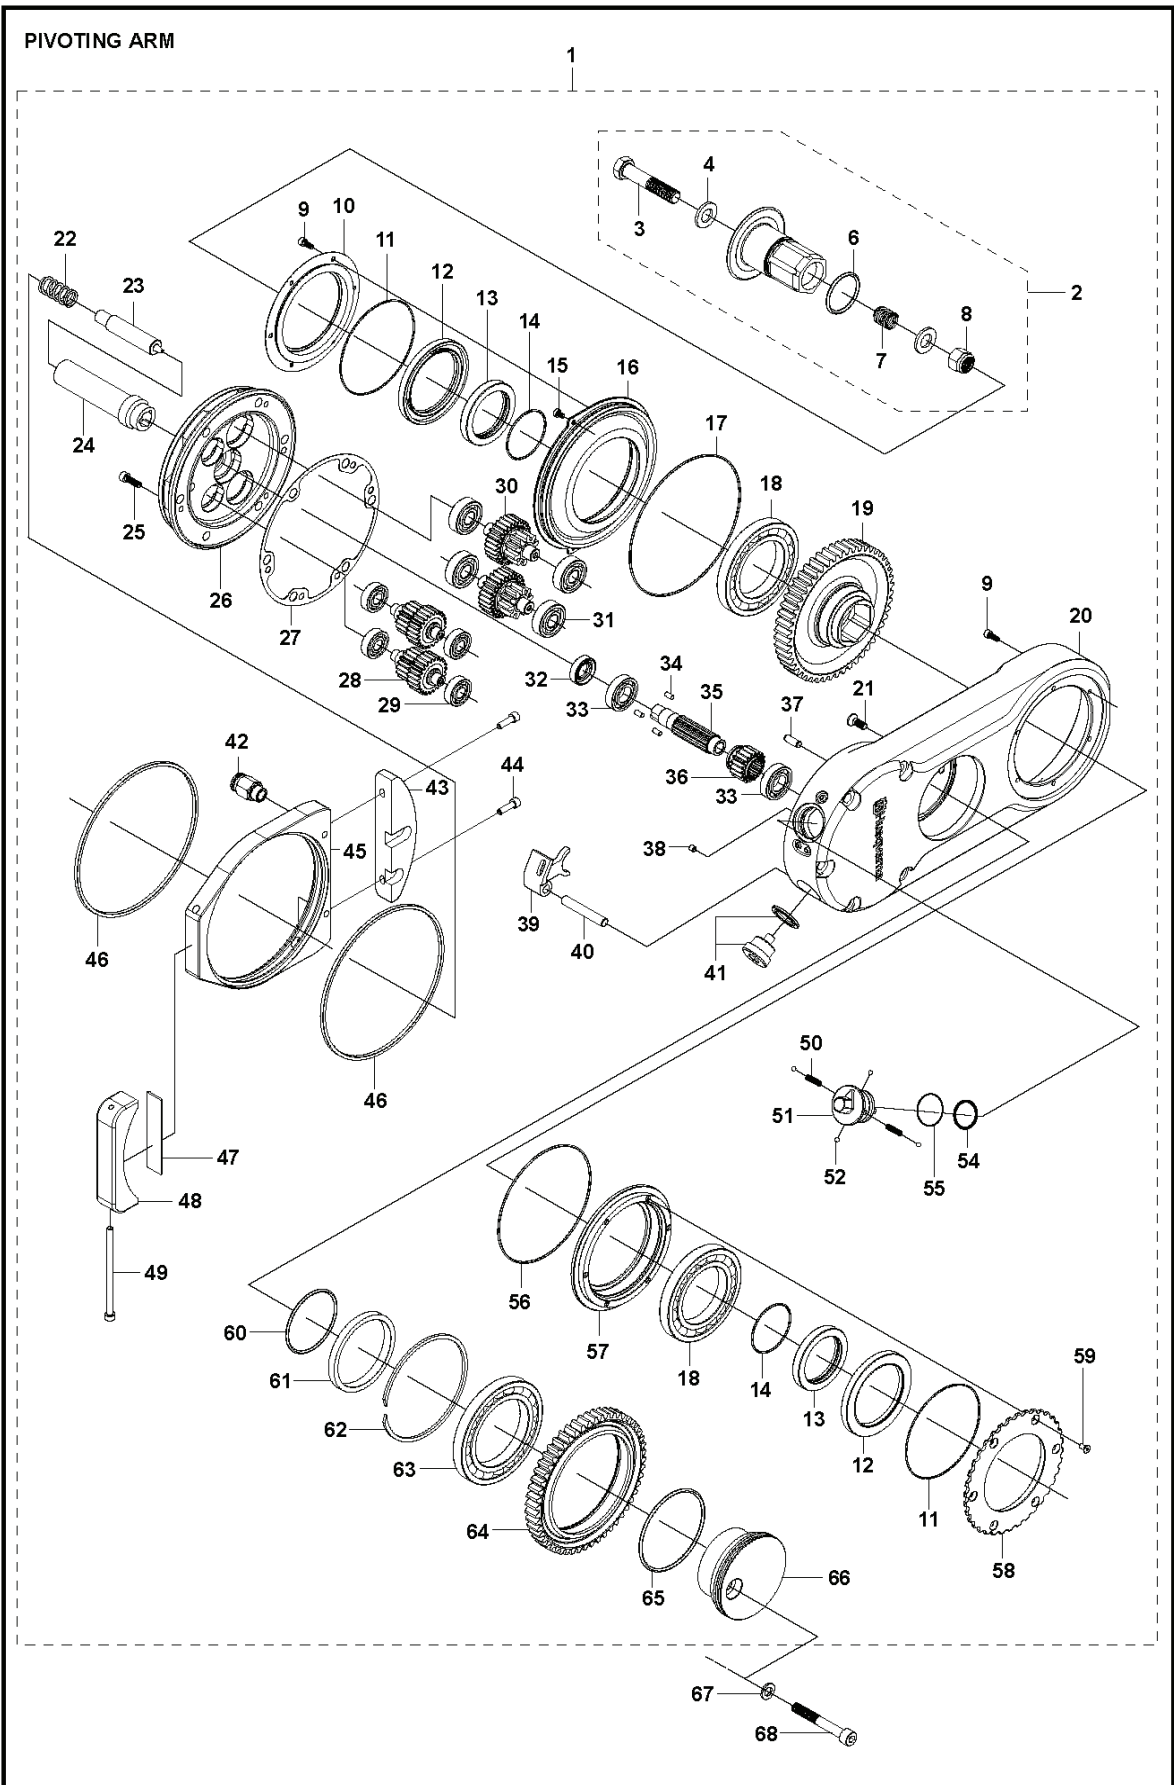

PIVOTING ARM

REF.	PART NO.	DESCRIPTION	REMARK	QTY.	KIT
1	529815401	PIVOTING ARM	Incl. 2 - 66	1	
2	580677901	SHAFT ASSY	Incl. 3 - 8	1	
3	725254491	SCREW EHHM		1	
4	531119183	WASHER		2	
6	531119274	O-RING		1	
7	531119364	SPRING		1	
8	732252271	HEXAGON LOCKING NUT		1	
9	725528901	SCREW IHSCM		12	
10	529281101	REAR COVER		1	
11	574452601	O-RING		2	
12	574452201	SEAL		2	
13	574443901	RING		2	
14	574452401	O-RING		2	
15	506068501	SCREW		2	
16	529281201	BEARING COVER		1	
17	531119360	O-RING		1	
18	574452101	BEARING		2	
19	529282002	GEAR WHEEL		1	
20	529815301	PIVOTING ARM		1	
21	579565801	SCREW		1	
22	505400308	CASE	Spring	1	
23	576720601	SPACER		1	
24	522525201	SHAFT ASSY		1	
25	725532901	SCREW IHSCM		3	
26	522526101	GEAR		1	
27	522720101	GASKET		1	
28	574648401	GEAR ASSY		2	
29	525584801	BEARING		4	
30	580637901	GEAR ASSY		2	
31	525585001	BEARING		4	
32	525585401	RADIAL SEAL		1	
33	525585101	BEARING		1	
34	574451801	PEN		3	
35	576744001	GEAR WHEEL SHAFT		1	
36	522525401	GEAR WHEEL SHAFT		1	
37	720135150	PARALLEL PIN		1	
38	525585601	SCREW		1	
39	529820901	GEARSHIFT LEVER	From SN 20212403333	1	
39	522525901	GEARSHIFT LEVER	Before SN 20212403333	1	
40	531119463	PIN		1	
41	531118113	PLUG		1	
42	531118120	COUPLING		2	
43	582233402	SWIVEL BRACKET		2	
44	725533101	SCREW IHSCM		2	
45	574648501	COOLING AIR CONDUCTOR		1	
46	574455801	RADIAL SEAL		2	
47	575491501	DAMPER		1	
48	575491101	PROTECTOR BAR		1	
49	575491401	SCREW		1	
50	525585201	SPRING		2	
51	529827301	KNOB		1	
52	531119366	BALL		4	
54	740440500	O-RING		1	
55	525585301	O-RING		1	
56	574452901	O-RING		1	
57	529281401	BEARING CAGE		1	
58	529281701	LID		1	
59	725628701	SCREW IHCSFM		6	
60	574453001	O-RING		1	
61	522526401	INTERLAYER		1	
62	574453201	SNAP RING		1	
63	574452001	BEARING		1	
64	522526202	DRIVER		1	
65	531119451	O-RING		1	
66	522526301	MANIFOLD		1	
67	734116301	WASHER		6	
68	725546401	SCREW IHSCM		6